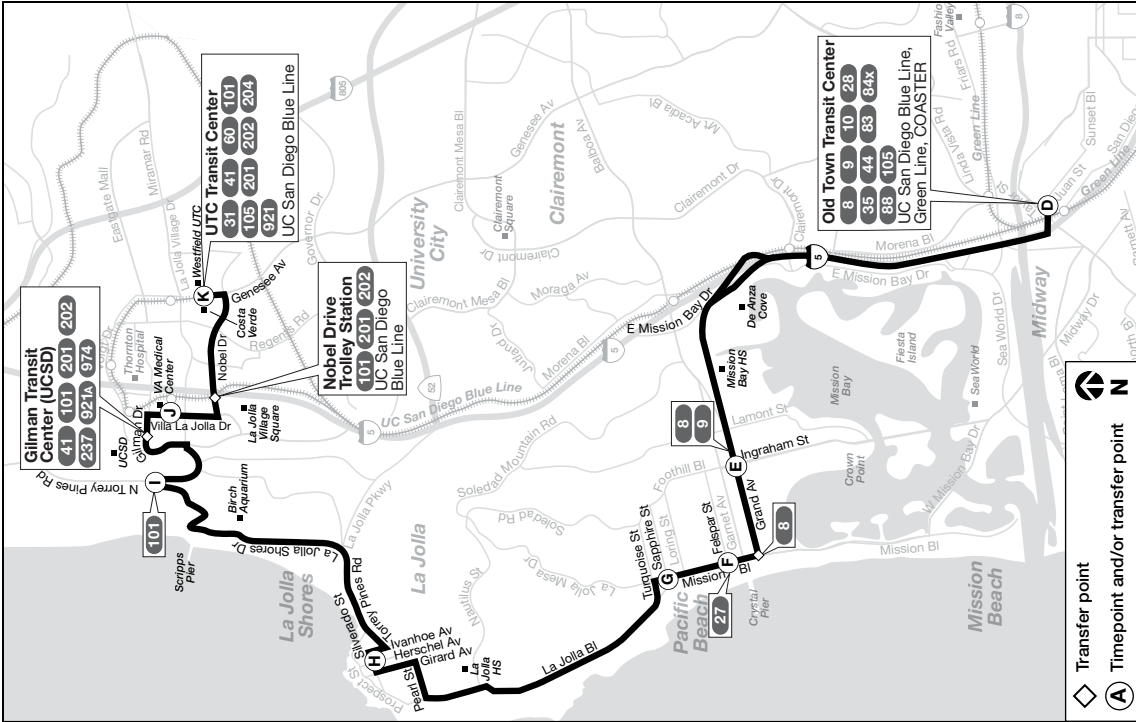

For more information, visit: / Para más información, visite: sdmts.com/fares

DIRECTORY / Directorio

MTS Information & Trip Planning MTS Información y planeo de viaje	511 or/ó (619) 233-3004
TTY/TDD (teletype for hearing impaired) Teletipo para sordos	(619) 234-5005 or/ó (888) 722-4889
InfoExpress (24-hour info via Touch-Tone phone) Información las 24 horas (vía teléfono de teclas)	(619) 685-4900
Customer Service / Suggestions Servicio al cliente / Sugerencias	(619) 557-4555
MTS Security MTS Seguridad	(619) 595-4960
Lost & Found Objetos extraviados	(619) 233-3004
Transit Store	(619) 234-1060 12th & Imperial Transit Center M-F 8am-5pm
For MTS online trip planning Planificación de viajes por Internet	sdmts.com

For more information on riding MTS services, pick up a Rider's Guide on a bus or at the Transit Store, or visit sdmts.com.

Para obtener más información sobre el uso de los servicios de MTS, recoja un 'Rider's Guide' en un autobús o en la Transit Store, o visita a sdmts.com.

Thank you for riding MTS! ¡Gracias por viajar con MTS!

Effective NOVEMBER 21, 2021 REV.

30

Old Town – UTC / VA Medical Center
via Pacific Beach / La Jolla / UC San Diego

DESTINATIONS

- Birch Aquarium
- Mission Bay High School
- UC San Diego
- VA Medical Center
- Westfield UTC

TROLLEY CONNECTIONS

- Nobel Drive
- Old Town
- UTC

12/21

sdmts.com

Route Alerts, Updated Schedules, Connections & More

Alternative formats available upon request. Please call: (619) 557-4555 / Formato alternativo disponible al preguntar. Favor de llamar: (619) 557-4555

The schedules and other information shown in this timetable are subject to change. MTS does not assume responsibility for errors in timetables nor for any inconvenience caused by delayed buses.

Los horarios e información que se indican en este itinerario están sujetos a cambios. MTS no asume responsabilidad por errores en los itinerarios, ni por ningún perjuicio que se origine por los autobuses demorados.

A Saturday or Sunday schedule will be operated on the following holidays and observed holidays:
Se operará con horario de sábado o domingo durante los siguientes días festivos y feriados observados:

New Year's Day, Presidents' Day, Memorial Day, Independence Day, Labor Day, Thanksgiving, Christmas

Route 30 – Saturday / sábado

Old Town → Pacific Beach → La Jolla → UTC

D	E	F	H	I	J	K
Old Town Transit Center DEPART	Grand Ave. & Ingraham St.	Mission Bl. & Felspar St.	Silverado St. & Herschel Ave.	N. Torrey Pines & LJ Shores	VA Medical Center	UTC Transit Ctr. ARRIVE
5:42a	5:56a	6:00a	6:18a	6:29a	6:36a	6:45a
6:12	6:26	6:30	6:48	6:59	7:06	7:15
6:42	6:56	7:00	7:18	7:29	7:36	7:45
7:12	7:26	7:30	7:48	7:59	8:06	8:15
7:41	7:55	8:00	8:19	8:31	8:38	8:48
8:12	8:26	8:32	8:51	9:03	9:11	9:21
8:42	8:56	9:03	9:22	9:35	9:43	9:53
9:12	9:26	9:33	9:52	10:05	10:13	10:23
9:42	9:56	10:03	10:22	10:35	10:43	10:53
10:12	10:27	10:34	10:54	11:07	11:15	11:26
10:42	10:57	11:04	11:24	11:37	11:45	11:56
11:12	11:27	11:34	11:54	12:07p	12:15p	12:26p
11:42	11:57	12:04p	12:24p	12:37	12:45	12:56
12:12p	12:27p	12:34	12:54	1:07	1:15	1:26
12:42	12:57p	1:04	1:24	1:38	1:46	1:58
1:12	1:27	1:34	1:54	2:08	2:16	2:28
1:42	1:57	2:04	2:24	2:38	2:46	2:58
2:12	2:27	2:34	2:54	3:08	3:16	3:28
2:42	2:57	3:04	3:24	3:38	3:46	3:58
3:12	3:27	3:34	3:54	4:08	4:16	4:28
3:42	3:57	4:04	4:24	4:38	4:46	4:58
4:12	4:27	4:34	4:54	5:08	5:16	5:28
4:42	4:57	5:04	5:24	5:38	5:46	5:58
5:12	5:27	5:34	5:54	6:08	6:16	6:28
5:42	5:57	6:04	6:23	6:37	6:45	6:56
6:12	6:26	6:33	6:51	7:04	7:12	7:23
6:40	6:54	7:01	7:19	7:32	7:40	7:51
7:10	7:24	7:31	7:49	8:02	8:10	8:21
7:43	7:57	8:03	8:20	8:32	8:40	8:50
8:13	8:27	8:33	8:50	9:02	9:10	9:20
8:43	8:57	9:02	9:19	9:31	9:38	9:47
9:13	9:27	9:32	9:48	9:59	10:06	10:15
9:43	9:57	10:02	10:18	10:29	10:36	10:45
10:13	10:27	10:32	10:48	10:59	11:06	11:15
10:43	10:57	11:02	11:18	11:29	11:36	11:45
11:13	11:27	11:32	11:48	11:59	12:06a	12:15a
11:43	11:57	12:02a	—	—	—	—
12:17a	12:31a	12:36	—	—	—	—

UTC → La Jolla → Pacific Beach → Old Town