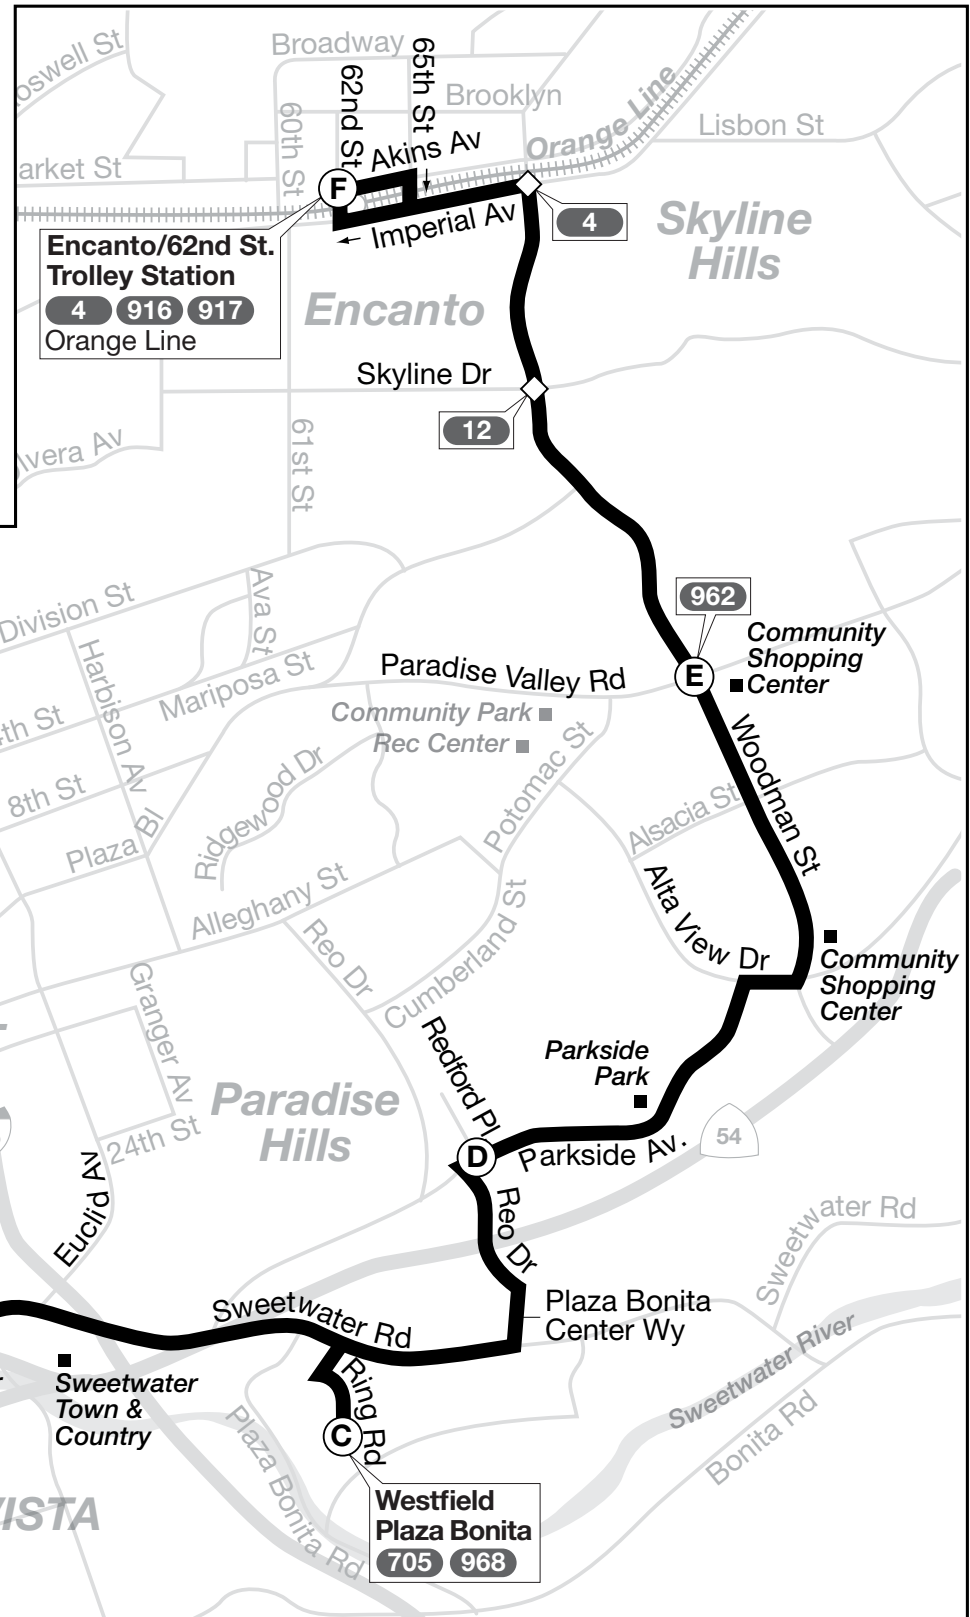

For MTS online trip planning
Planificación de viajes por Internet sdmts.com

For more information on riding MTS services, pick up a Rider's Guide on a bus or at the Transit Store, or visit sdmts.com.

Para obtener más información sobre el uso de los servicios de MTS, recoja un 'Rider's Guide' en un autobús o en la Transit Store, o visita a sdmts.com.

Thank you for riding MTS! ¡Gracias por viajar con MTS!

Effective NOVEMBER 21, 2021

961

24th St. Transit Center – Encanto/62nd St. Trolley

via 30th St. / Plaza Bonita / Woodman Street

DESTINATIONS

- Parkside Park
- Sweetwater High School
- Sweetwater Square
- Sweetwater Town & Country
- Westfield Plaza Bonita

TROLLEY CONNECTIONS

- 24th St.
- Encanto/62nd St.

11/21

sdmts.com

Route Alerts, Updated Schedules,
Connections & More

Alternative formats available upon request. Please call:

(619) 557-4555

Formato alternativo disponible al preguntar. Favor de llamar:

(619) 557-4555

The schedules and other information shown in this timetable are subject to change. MTS does not assume responsibility for errors in timetables nor for any inconvenience caused by delayed buses.

Los horarios e información que se indican en este itinerario están sujetos a cambios. MTS no asume responsabilidad por errores en los itinerarios, ni por ningún perjuicio que se origine por los autobuses demorados.

A Saturday or Sunday schedule will be operated on the following holidays and observed holidays
Se operará con horario de sábado o domingo durante los siguientes días festivos y feriados observados

>>> New Year's Day, Presidents' Day, Memorial Day, Independence Day,
Labor Day, Thanksgiving, Christmas

PRONTO

Always get the best fare!

¡Obtén siempre la mejor tarifa!

Get the app.

Descarga la aplicación.

GET IT ON
Google Play

Download on the
App Store

Get the Card.
Descarga la tarjeta.

RidePRONTO.com

619-595-5636