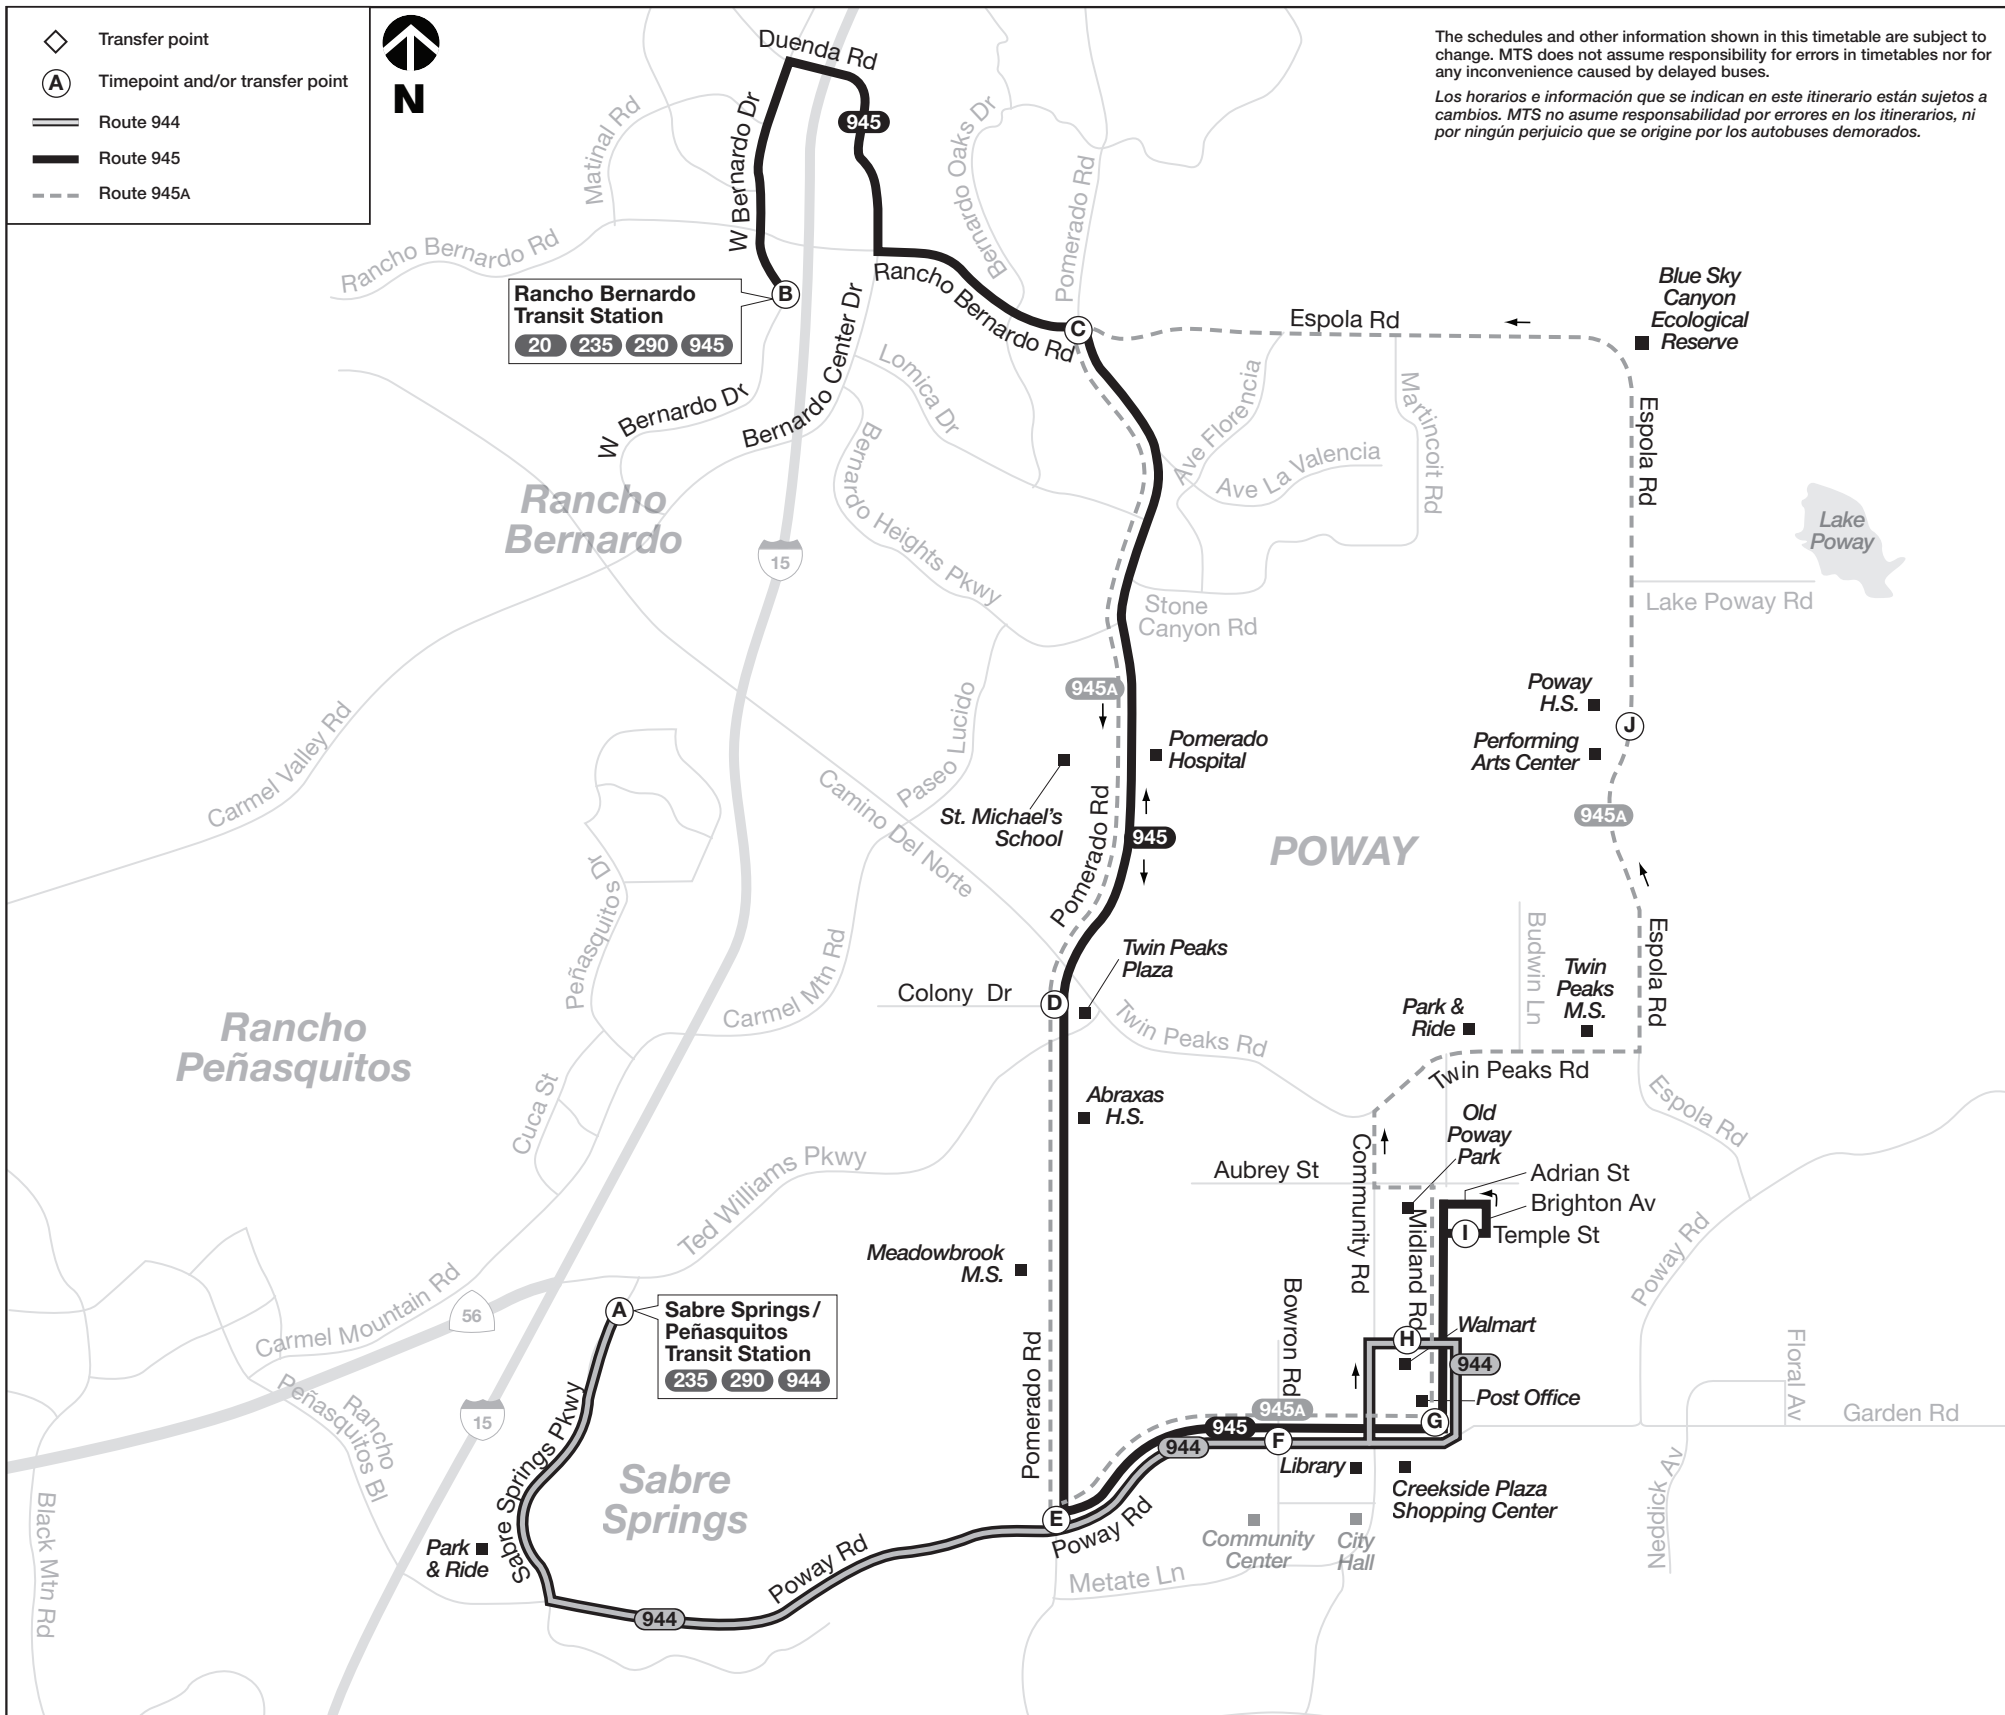

For MTS online trip planning
Planificación de viajes por Internet sdmts.com

For more information on riding MTS services, pick up a Rider's Guide on a bus or at the Transit Store, or visit sdmts.com.

Para obtener más información sobre el uso de los servicios de MTS, recoja un 'Rider's Guide' en un autobús o en la Transit Store, o visita a sdmts.com.

Thank you for riding MTS! ¡Gracias por viajar con MTS!

REV.Effective SEPTEMBER 7, 2021

944

945

Sabre Springs –
Poway
via Poway Road

Rancho Bernardo –
Old Poway Park
via Pomerado Road / Poway Road

DESTINATIONS

- Abraxas High School (945)
- Meadowbrook Middle School (945)
- Pomerado Hospital (945)
- Poway Library
- Poway High School (945A)
- Rancho Bernardo Transit Station (945)
- Twin Peaks Plaza (945)
- Sabre Springs / Peñasquitos Transit Station (944)

REV. 09/21

sdmts.com

Route Alerts, Updated Schedules,
Connections & More

The schedules and other information shown in this timetable are subject to change. MTS does not assume responsibility for errors in timetables nor for any inconvenience caused by delayed buses.

Los horarios e información que se indican en este itinerario están sujetos a cambios. MTS no asume responsabilidad por errores en los itinerarios, ni por ningún perjuicio que se origine por los autobuses demorados.

Alternative formats available upon request. Please call: (619) 557-4555 / Formato alternativo disponible al preguntar. Favor de llamar: (619) 557-4555

Route 945A – Monday through Friday / lunes a viernes

Morning only

Pomerado → Poway → Espola Loop

C	D	E	G	J	C
Pomerado Rd. & R. Bernardo Rd. DEPART	Pomerado Rd. & Colony Dr.	Poway Rd. & Pomerado Rd.	Midland Rd. & Poway Rd.	Poway High School	Pomerado Rd. & R. Bernardo Rd. ARRIVE
6:30a	6:37a	6:44a	6:53a	7:10a	7:20a
7:38	7:45	7:53	8:03	8:16	8:26

Afternoon only

Poway → Espola → Pomerado Loop

G	J	C	D	E	G
Midland Rd. & Poway Rd. DEPART	Poway High School	Pomerado Rd. & R. Bernardo Rd.	Pomerado Rd. & Colony Dr.	Poway Rd. & Pomerado Rd.	Midland Rd. & Poway Rd. ARRIVE
2:31p	2:45p	2:54p	3:03p	3:12p	3:21p
3:48	4:00	4:09	4:17	4:25	4:33

Route 945A does not operate on weekends or on the following holidays and observed holidays
La ruta 945A no ofrece servicio durante el fin de semana ó durante los siguientes días festivos y feriados observados

>>>

New Year's Day, Presidents' Day, Memorial Day, Independence Day, Labor Day, Thanksgiving, Christmas