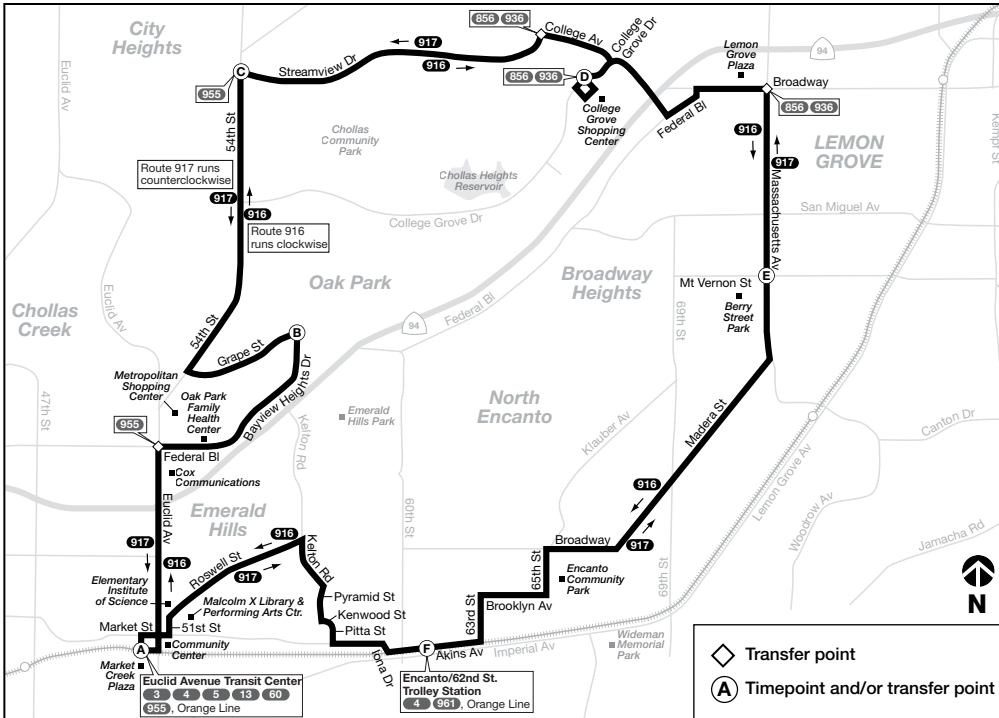

DIRECTORY / Directorio

MTS Information & Trip Planning MTS Información y planeo de viaje	511 or/ó (619) 233-3004
TTY/TDD (teletype for hearing impaired) Teletipo para sordos	(619) 234-5005 or/ó (888) 722-4889
InfoExpress (24-hour info via Touch-Tone phone) Información las 24 horas (via teléfono de teclas)	(619) 685-4900
Customer Service / Suggestions Servicio al cliente / Sugerencias	(619) 557-4555
MTS Security MTS Seguridad	(619) 595-4960
Lost & Found Objetos extraviados	(619) 233-3004
Transit Store	(619) 234-1060 12th & Imperial Transit Center M-F 8am-5pm
For MTS online trip planning Planificación de viajes por Internet	sdmts.com

For more information on riding MTS services, pick up a Rider's Guide on a bus or at the Transit Store, or visit sdmts.com.

Para obtener más información sobre el uso de los servicios de MTS, recoja un 'Rider's Guide' en un autobús o en la Transit Store, o visita a sdmts.com.

Thank you for riding MTS! ¡Gracias por viajar con MTS!

Effective SEPTEMBER 1, 2021

916 917

Euclid Transit Center – College Grove
via Streamview Drive / Massachusetts Avenue

DESTINATIONS

- College Grove Shopping Center
- Encanto Community Park
- Lemon Grove Plaza
- Malcolm X Library
- Metropolitan Shopping Center

TROLLEY CONNECTIONS

- Encanto/62nd St.
- Euclid

09/21

sdmts.com

Route Alerts, Updated Schedules, Connections & More

Alternative formats available upon request. Please call: (619) 557-4555
Formato alternativo disponible al preguntar. Favor de llamar: (619) 557-4555

PRONTO

Always get the best fare!

¡Obtén siempre la mejor tarifa!

Get the Card.
Descarga la tarjeta.

Trolley ticket machines (cash, credit or debit)
Máquinas expendedoras de boletos (efectivo, tarjeta de crédito o debito)

Retail outlets
Establecimientos comerciales

Transit Store: 12th & Imperial Transit Center
Tienda Transit Store: Centro de Transporte 12th & Imperial

Get the app.
Descarga la aplicación.

RidePRONTO.com

619-595-5636

The schedules and other information shown in this timetable are subject to change. MTS does not assume responsibility for errors in timetables nor for any inconvenience caused by delayed buses. Los horarios e información que se indican en este itinerario están sujetos a cambios. MTS no asume responsabilidad por errores en los itinerarios, ni por ningún perjuicio que se origine por los autobuses demorados.