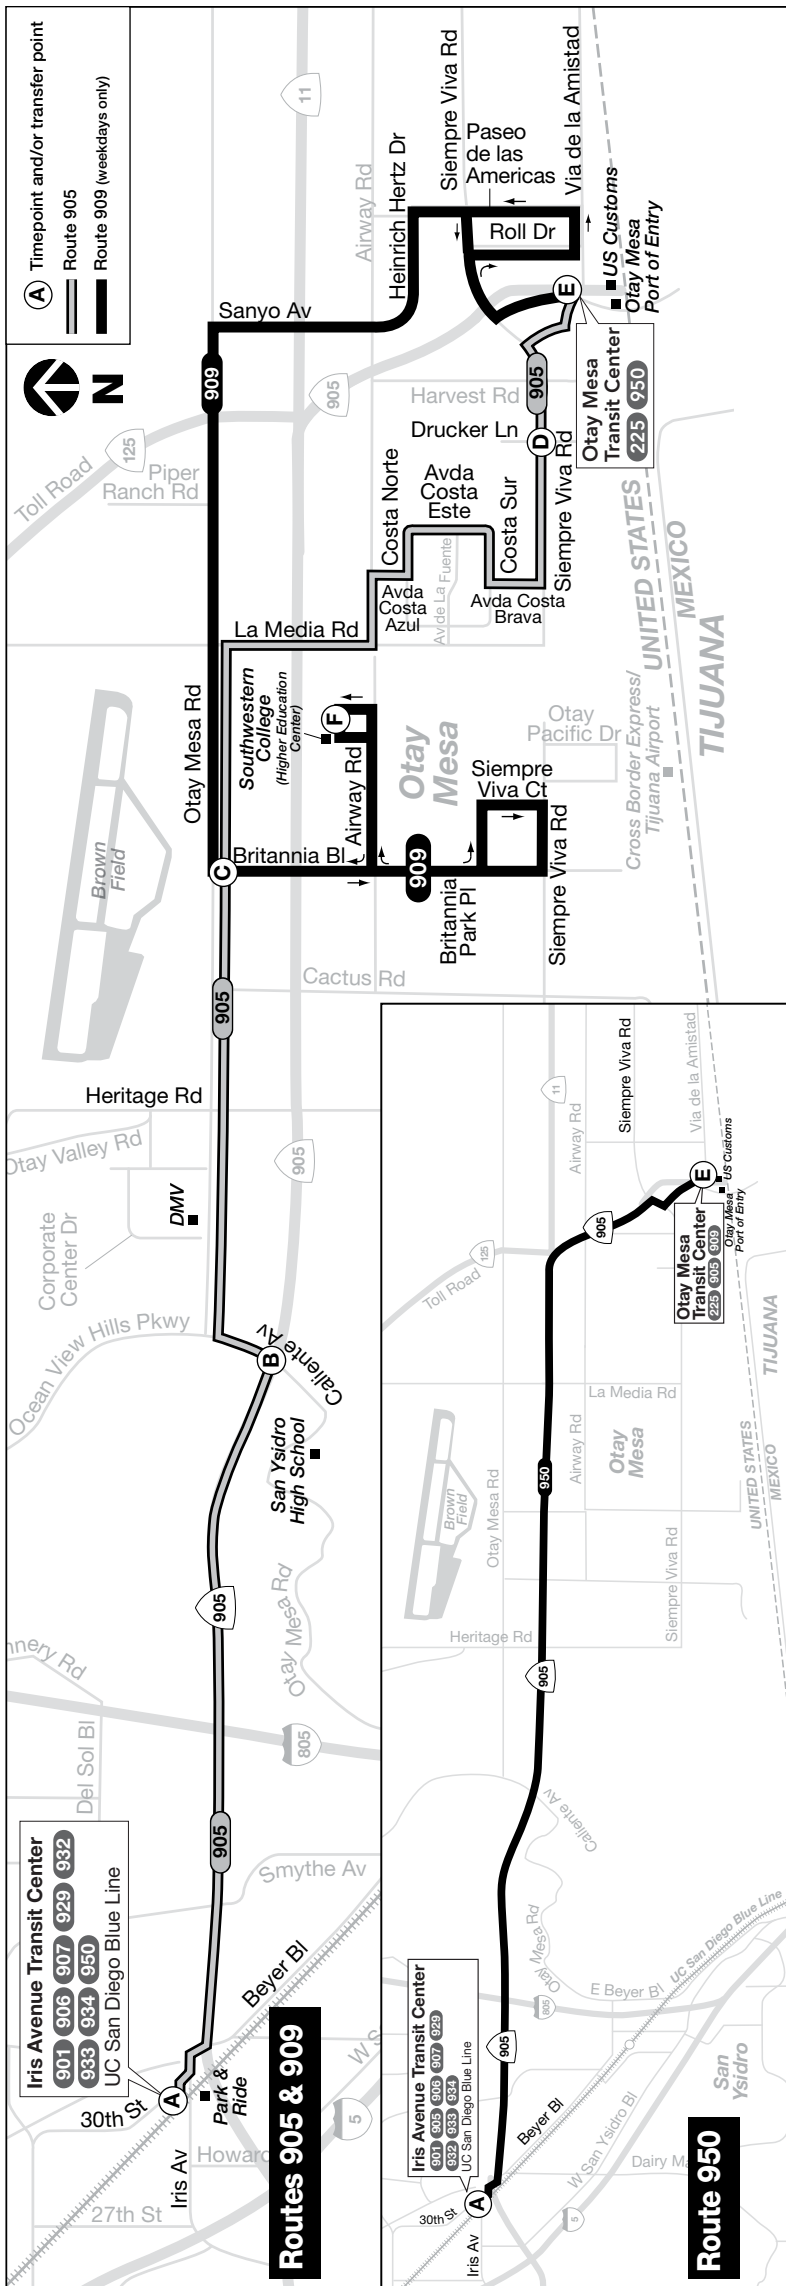

DIRECTORY / Directorio

MTS Information & Trip Planning MTS Información y planeo de viaje	511 or/ó (619) 233-3004
TTY/TDD (teletype for hearing impaired) Teletipo para sordos	(619) 234-5005 or/ó (888) 722-4889
InfoExpress (24-hour info via Touch-Tone phone) Información las 24 horas (vía teléfono de teclas)	(619) 685-4900
Customer Service / Suggestions Servicio al cliente / Sugerencias	(619) 557-4555
MTS Security MTS Seguridad	(619) 595-4960
Lost & Found Objetos extraviados	(619) 233-3004
Transit Store 12th & Imperial Transit Center M-F 8am-5pm	(619) 234-1060
For MTS online trip planning Planificación de viajes por Internet	sdmts.com

For more information on riding MTS services, pick up a Rider's Guide on a bus or at the Transit Store, or visit sdmts.com.

Para obtener más información sobre el uso de los servicios de MTS, recoja un 'Rider's Guide' en un autobús o en la Transit Store, o visita a sdmts.com.

Thank you for riding MTS! ¡Gracias por viajar con MTS!

Effective NOVEMBER 21, 2021

905 909 950

Otay Mesa –
Iris Transit
Center
via SR-905 /
Otay Mesa Road

Otay Mesa –
Southwestern
College
Otay Mesa

Otay Mesa –
Iris Transit
Center Express
via SR-905

DESTINATIONS

- Brown Field
- Otay Mesa Industrial Parks
- Otay Mesa Port of Entry
- San Ysidro High School (905)
- Southwestern College Otay Mesa (909)

TROLLEY CONNECTIONS
• Iris Avenue

sdmts.com

Route Alerts, Updated Schedules,
Connections & More

Alternative formats available upon request. Please call: (619) 557-4555 Formato alternativo disponible al preguntar. Favor de llamar: (619) 557-4555

The schedules and other information shown in this timetable are subject to change. MTS does not assume responsibility for errors in timetables nor for any inconvenience caused by delayed buses.

Los horarios e información que se indican en este itinerario están sujetos a cambios. MTS no asume responsabilidad por errores en los itinerarios, ni por ningún perjuicio que se origine por los autobuses demorados.

Route 950 – Monday through Friday / lunes a viernes

Otay Mesa ➔ Iris Avenue

Ⓔ Otay Mesa Transit Center DEPART	Ⓐ Iris Avenue Transit Center ARRIVE
4:30a	4:44a
4:45	4:59
5:00	5:14
5:12	5:26
5:24	5:38
5:36	5:50
5:48	6:02
6:00	6:14
6:12	6:26
6:24	6:38
6:36	6:50
6:48	7:02
7:00	7:14
7:12	7:26
7:24	7:38
7:36	7:50
7:48	8:02
8:04	8:18
8:24	8:38
8:44	8:58
9:04	9:18
9:24	9:38
9:44	9:58
10:15	10:29
10:45	10:59
11:15	11:29
11:45	11:59
12:15p	12:29p

Iris Avenue ➔ Otay Mesa

Ⓐ Iris Avenue Transit Center DEPART	Ⓔ Otay Mesa Transit Center ARRIVE
12:15p	12:29p
12:44	12:59
1:15	1:29
1:42	1:56
2:02	2:16
2:22	2:36
2:42	2:56
3:02	3:16
3:22	3:36
3:42	3:56
4:02	4:16
4:22	4:36
4:42	4:56
5:02	5:16
5:22	5:36
5:42	5:56
6:02	6:16
6:22	6:36
6:42	6:56
7:02	7:16
7:23	7:37
7:53	8:07
8:23	8:37

Route 950 – Saturday / sábado

Otay Mesa ➔ Iris Avenue

Ⓔ Otay Mesa Transit Center DEPART	Ⓐ Iris Avenue Transit Center ARRIVE
4:54a	5:08a
5:14	5:28
5:34	5:48
5:54	6:08
6:14	6:28
6:34	6:48
6:54	7:08
7:14	7:28
7:34	7:48
7:54	8:08
8:15	8:29
8:45	8:59
9:15	9:29
9:45	9:59
10:15	10:29
10:53	11:07
11:53	12:07p

Iris Avenue ➔ Otay Mesa

Ⓐ Iris Avenue Transit Center DEPART	Ⓔ Otay Mesa Transit Center ARRIVE
12:23p	12:37p
1:06	1:20
1:36	1:50
2:06	2:20
2:23	2:37
2:43	2:57
3:03	3:17
3:23	3:37
3:43	3:57
4:03	4:17
4:23	4:37
4:44	4:58
5:06	5:20
5:28	5:42
5:51	6:05
6:15	6:29
6:45	6:59
7:23	7:37

Route 950 – Sunday / domingo

Otay Mesa ➔ Iris Avenue

Ⓔ Otay Mesa Transit Center DEPART	Ⓐ Iris Avenue Transit Center ARRIVE
5:15a	5:29a
5:45	5:59
6:15	6:29
6:45	6:59
7:15	7:29
7:45	7:59
8:15	8:29
8:45	8:59
9:15	9:29
10:00	10:14
11:00	11:14
12:00p	12:14p

Iris Avenue ➔ Otay Mesa

Ⓐ Iris Avenue Transit Center DEPART	Ⓔ Otay Mesa Transit Center ARRIVE
12:23p	12:37p
1:23	1:37
2:08	2:22
2:38	2:52
3:08	3:22
3:38	3:52
4:08	4:22
4:38	4:52
5:08	5:22
5:38	5:52
6:23	6:37
7:23	7:37

A Saturday or Sunday schedule will be operated on the following holidays and observed holidays
Se operará con horario de sábado o domingo durante los siguientes días festivos y feriados observados

>>>

New Year's Day, Presidents' Day,
Memorial Day, Independence Day,
Labor Day, Thanksgiving, Christmas