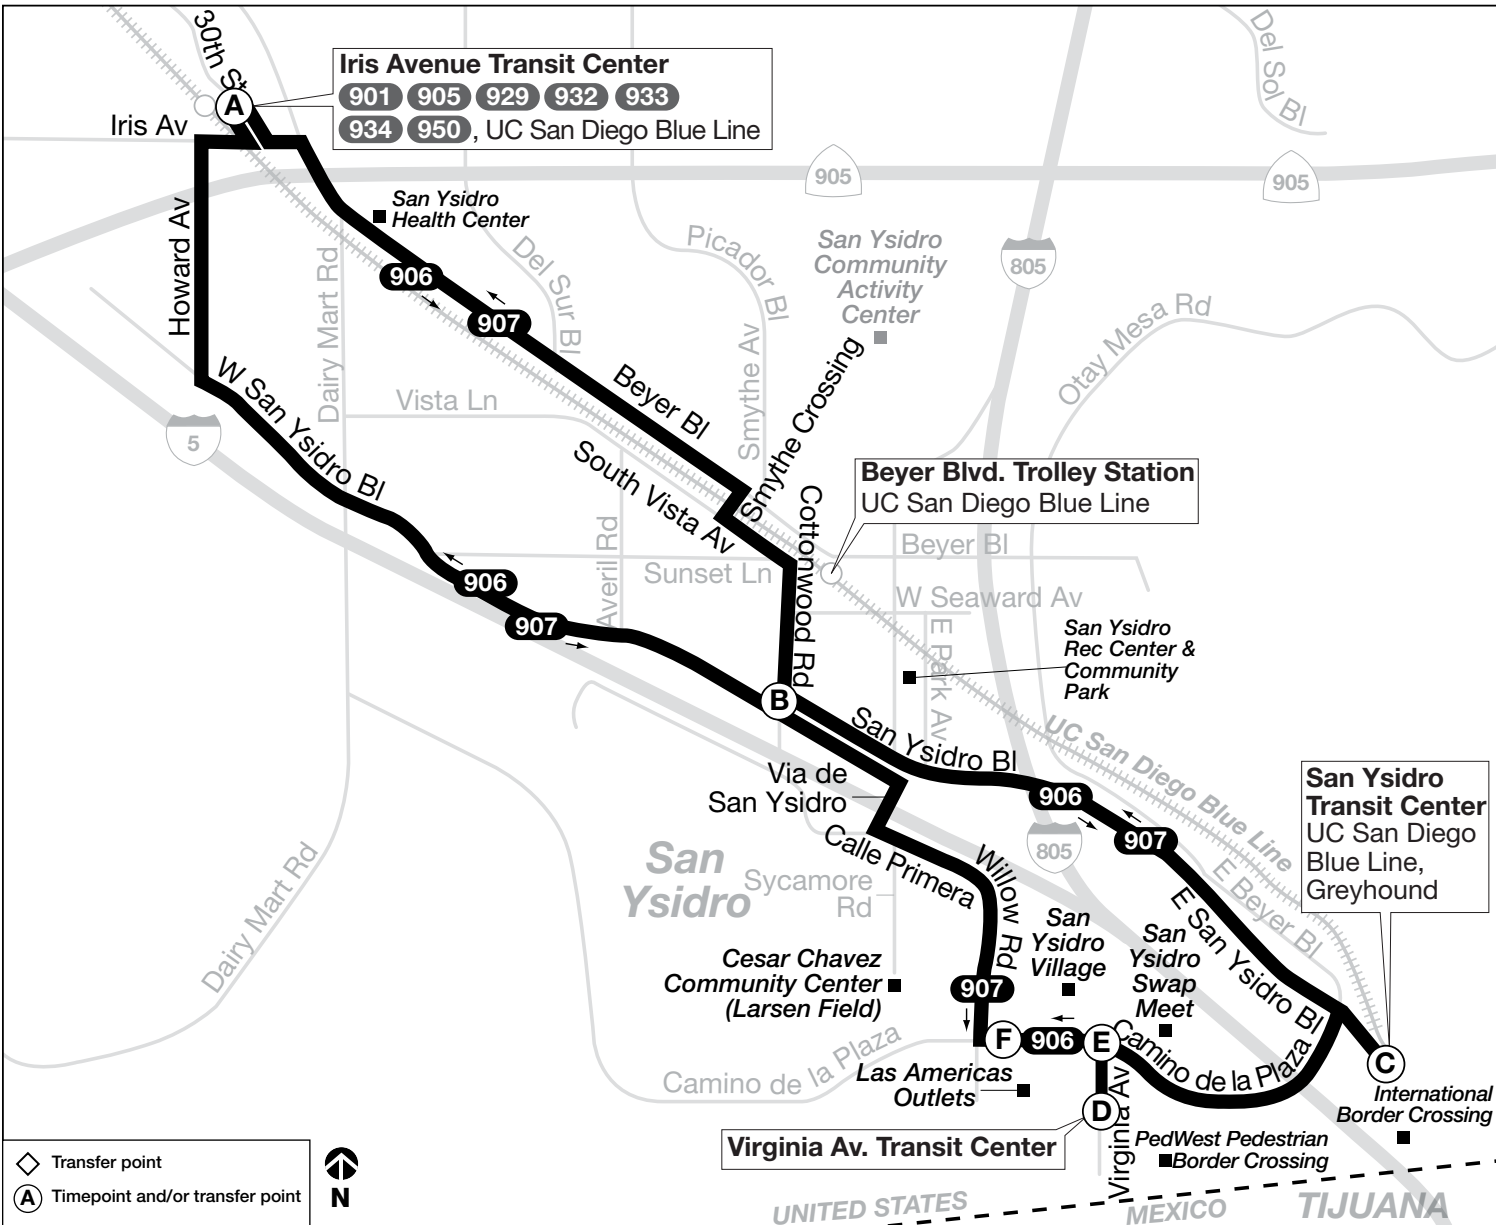

For more information on riding MTS services, pick up a Rider's Guide on a bus or at the Transit Store, or visit sdmts.com.

Para obtener más información sobre el uso de los servicios de MTS, recoja un 'Rider's Guide' en un autobús o en la Transit Store, o visita a sdmts.com.

Thank you for riding MTS! ¡Gracias por viajar con MTS!

Effective NOVEMBER 21, 2021

Iris Transit Center - San Ysidro Loop via Beyer Boulevard / San Ysidro Boulevard / Calle Primera

DESTINATIONS

- Cesar Chavez Community Center
  International Border
  Las Americas Outlets
  San Ysidro Rec Center & Community Park
  Virginia Ave Transit Center

TROLLEY CONNECTIONS

- Beyer Boulevard
  Iris Avenue
  San Ysidro

sdmts.com

Route Alerts, Updated Schedules, Connections & More

Alternative formats available upon request. Please call: (619) 557-4555 / Formato alternativo disponible al preguntar. Favor de llamar: (619) 557-4555

PRONTO logo, 'Always get the best fare!' text, 'Get the Card' and 'Get the app' instructions, 619-595-5636 RidePRONTO.com

The schedules and other information shown in this timetable are subject to change. MTS does not assume responsibility for errors in timetables nor for any inconvenience caused by delayed buses. Los horarios e información que se indican en este itinerario están sujetos a cambios. MTS no asume responsabilidad por errores en los itinerarios, ni por ningún perjuicio que se origine por los autobuses demorados.

Route 906 - Sunday / domingo

Iris Transit Ctr. -> San Ysidro Transit Center -> Las Americas -> Iris Transit Ctr.

Route 906 Sunday timetable table with columns for departure/arrival times at various stops.

Route 907 - Sunday / domingo

Iris Transit Ctr. -> Las Americas -> San Ysidro Transit Center -> Iris Transit Ctr.

Route 907 Sunday timetable table with columns for departure/arrival times at various stops.