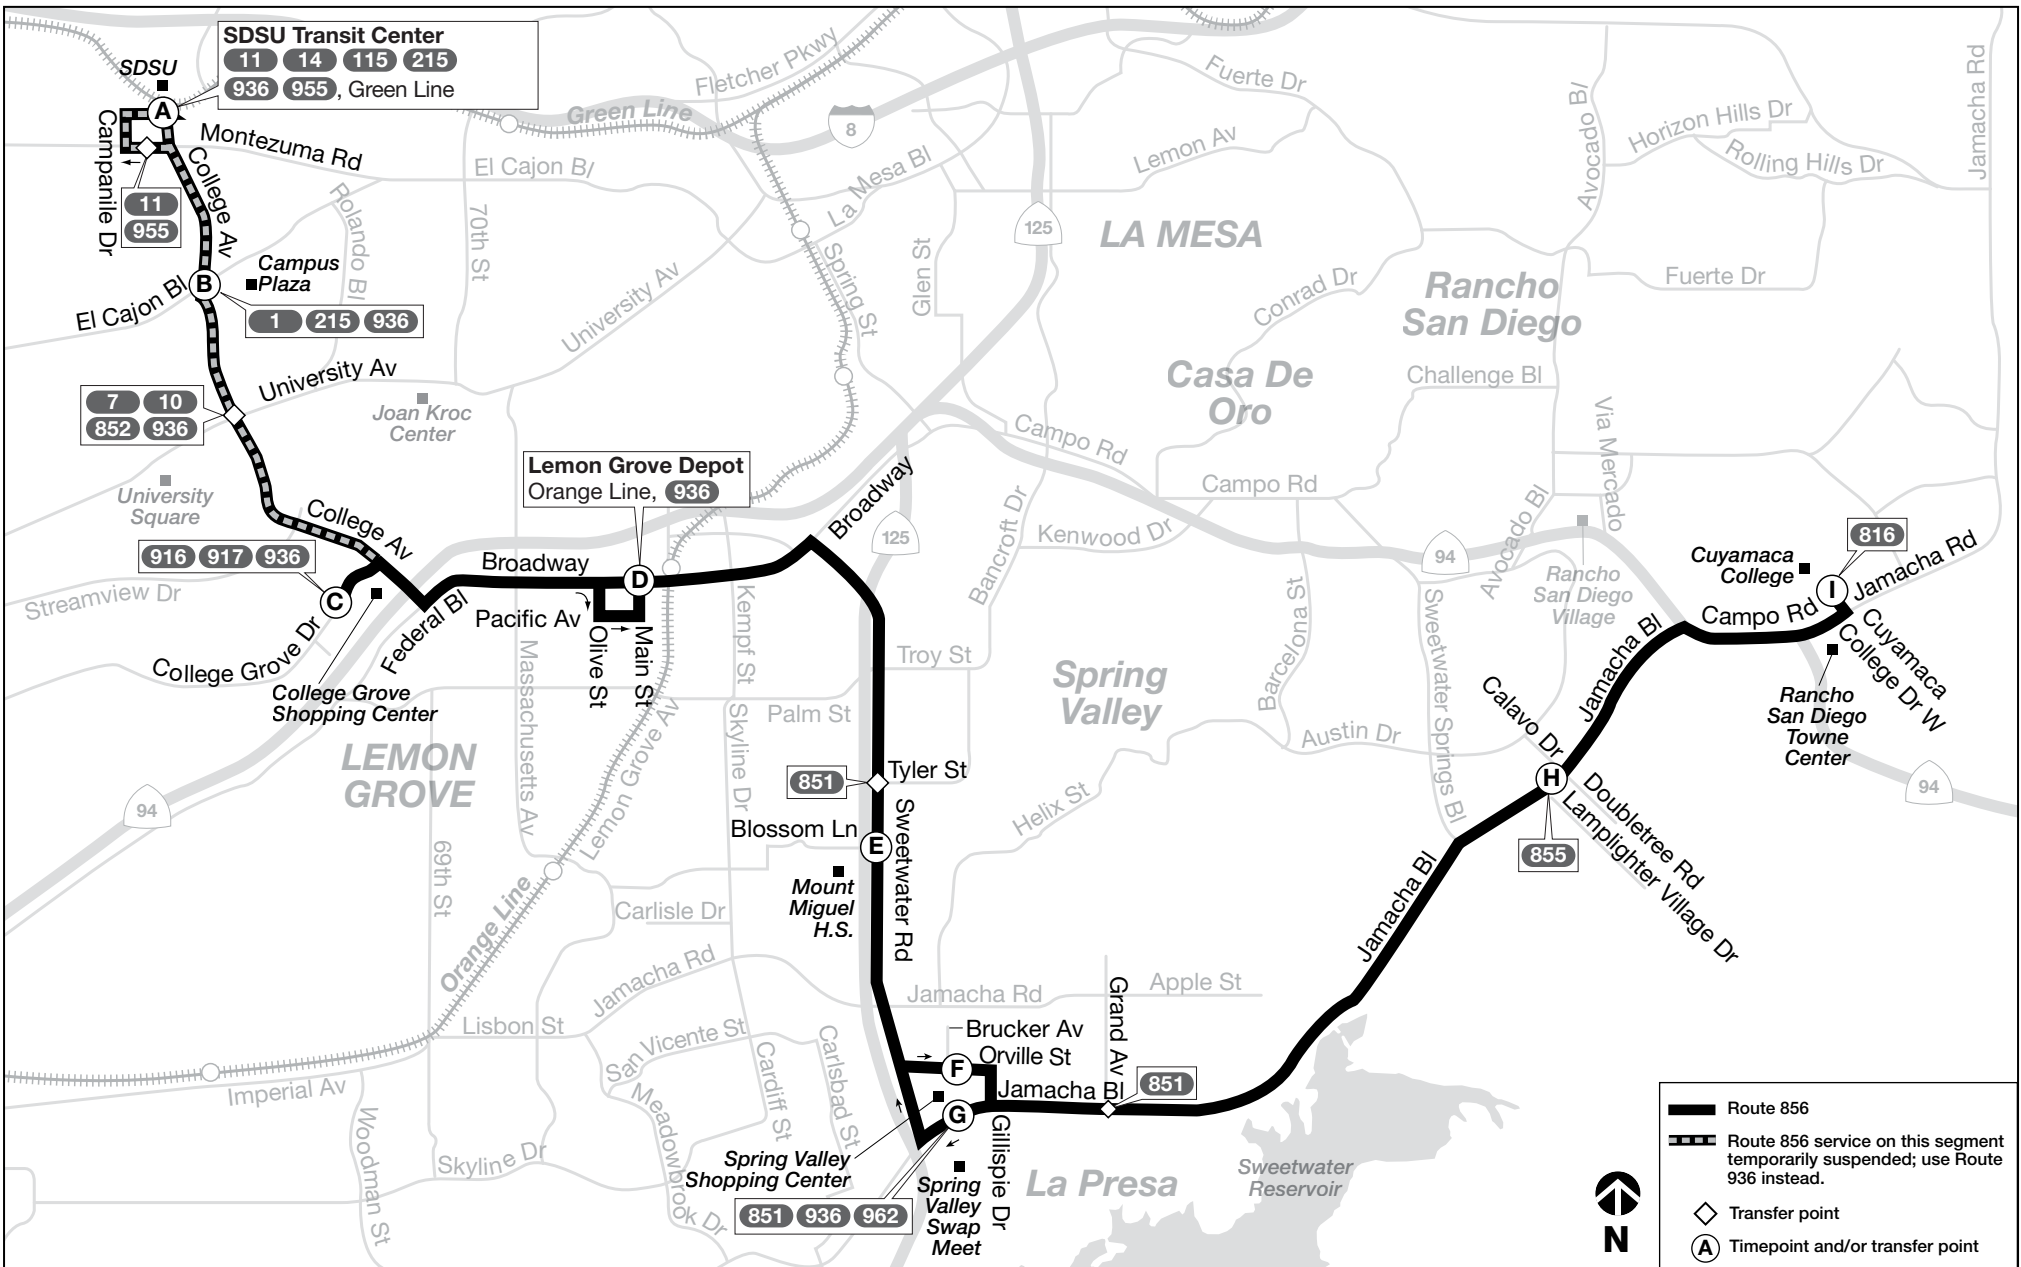

MTS Information & Trip Planning MTS Información y planeo de viaje	511 or/ó (619) 233-3004
TTY/TDD (teletype for hearing impaired) Teletipo para sordos	(619) 234-5005 or/ó (888) 722-4889
InfoExpress (24-hour info via Touch-Tone phone) Información las 24 horas (vía teléfono de teclas)	(619) 685-4900
Customer Service / Suggestions Servicio al cliente / Sugerencias	(619) 557-4555
MTS Security MTS Seguridad	(619) 595-4960
Lost & Found Objetos extraviados	(619) 233-3004
Transit Store	(619) 234-1060 12th & Imperial Transit Center M-F 8am-5pm
For MTS online trip planning Planificación de viajes por Internet	sdmts.com

For more information on riding MTS services, pick up a Rider's Guide on a bus or at the Transit Store, or visit sdmts.com.

Para obtener más información sobre el uso de los servicios de MTS, recoja un 'Rider's Guide' en un autobús o en la Transit Store, o visita a sdmts.com.

Thank you for riding MTS! ¡Gracias por viajar con MTS!

856

SDSU – Rancho SD / Cuyamaca College
via College Grove / Spring Valley

DESTINATIONS

- College Grove Center
- Cuyamaca College
- Lemon Grove Depot
- SDSU
- Spring Valley
- Spring Valley Swap Meet

TROLLEY CONNECTIONS

- SDSU
- Lemon Grove

09/21

sdmts.com

Route Alerts, Updated Schedules, Connections & More

Alternative formats available upon request. Please call: (619) 557-4555 / Formato alternativo disponible al preguntar. Favor de llamar: (619) 557-4555

The schedules and other information shown in this timetable are subject to change. MTS does not assume responsibility for errors in timetables nor for any inconvenience caused by delayed buses. Los horarios e información que se indican en este itinerario están sujetos a cambios. MTS no asume responsabilidad por errores en los itinerarios, ni por ningún perjuicio que se origine por los autobuses demorados.

PRONTO

Always get the best fare!

¡Obtén siempre la mejor tarifa!

Get the app.
Descarga la aplicación.

Get the Card.
Descarga la tarjeta.