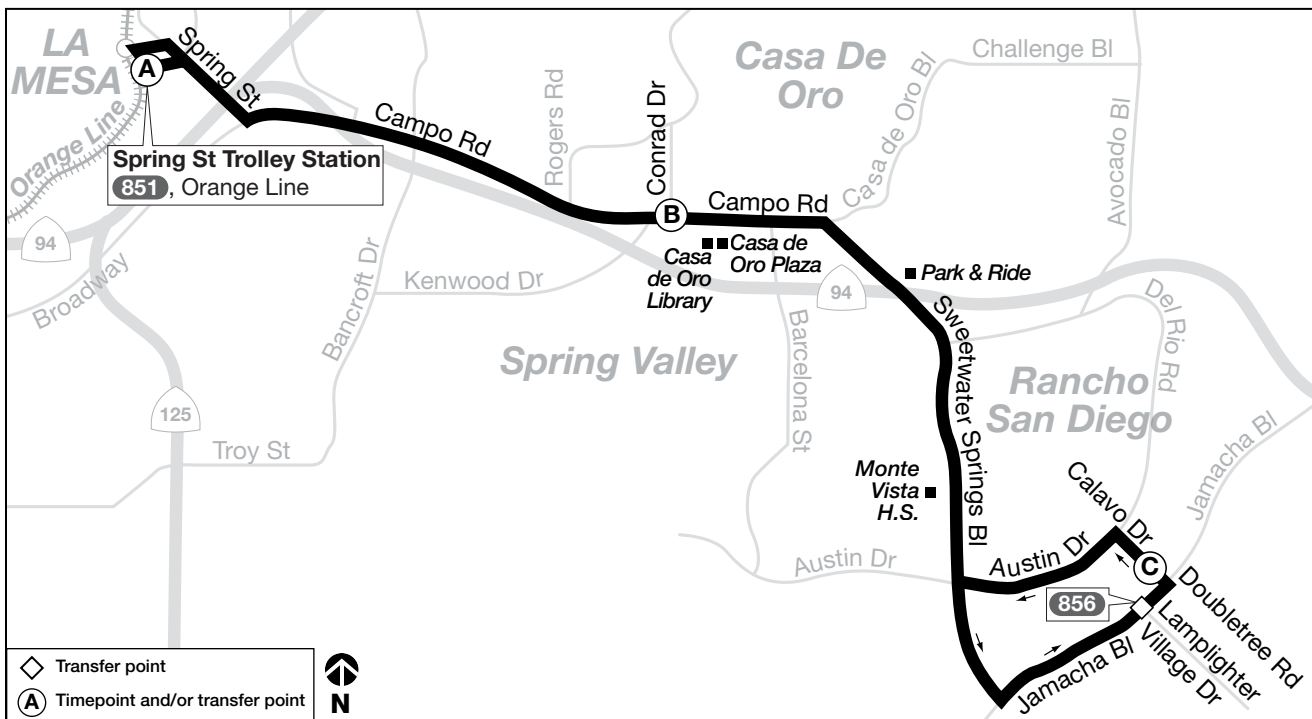

For more information, visit: / Para más información, visite: sdmts.com/fares

DIRECTORY / Directorio

MTS Information & Trip Planning MTS Información y planeo de viaje	511 or/ó (619) 233-3004
TTY/TDD (teletype for hearing impaired) Teletipo para sordos	(619) 234-5005 or/ó (888) 722-4889
InfoExpress (24-hour info via Touch-Tone phone) Información las 24 horas (via teléfono de teclas)	(619) 685-4900
Customer Service / Suggestions Servicio al cliente / Sugerencias	(619) 557-4555
MTS Security MTS Seguridad	(619) 595-4960
Lost & Found Objetos extraviados	(619) 233-3004
Transit Store	(619) 234-1060 12th & Imperial Transit Center M-F 8am-5pm
For MTS online trip planning Planificación de viajes por Internet	sdmts.com

For more information on riding MTS services, pick up a Rider's Guide on a bus or at the Transit Store, or visit sdmts.com.

Para obtener más información sobre el uso de los servicios de MTS, recoja un 'Rider's Guide' en un autobús o en la Transit Store, o visita sdmts.com.

Thank you for riding MTS! ¡Gracias por viajar con MTS!

Effective SEPTEMBER 1, 2021

855

Spring Street Trolley – Rancho San Diego
via Campo Road

DESTINATIONS

- Campo Road
- Casa de Oro Plaza
- Monte Vista High School
- Sweetwater Springs Boulevard

TROLLEY CONNECTIONS

- Spring Street

09/21

sdmts.com

Route Alerts, Updated Schedules,
Connections & More

PRONTO

Always get the best fare!

¡Obtén siempre la mejor tarifa!

Get the app.
Descarga la aplicación.

Get the Card.
Descarga la tarjeta.

RidePRONTO.com

619-595-5636