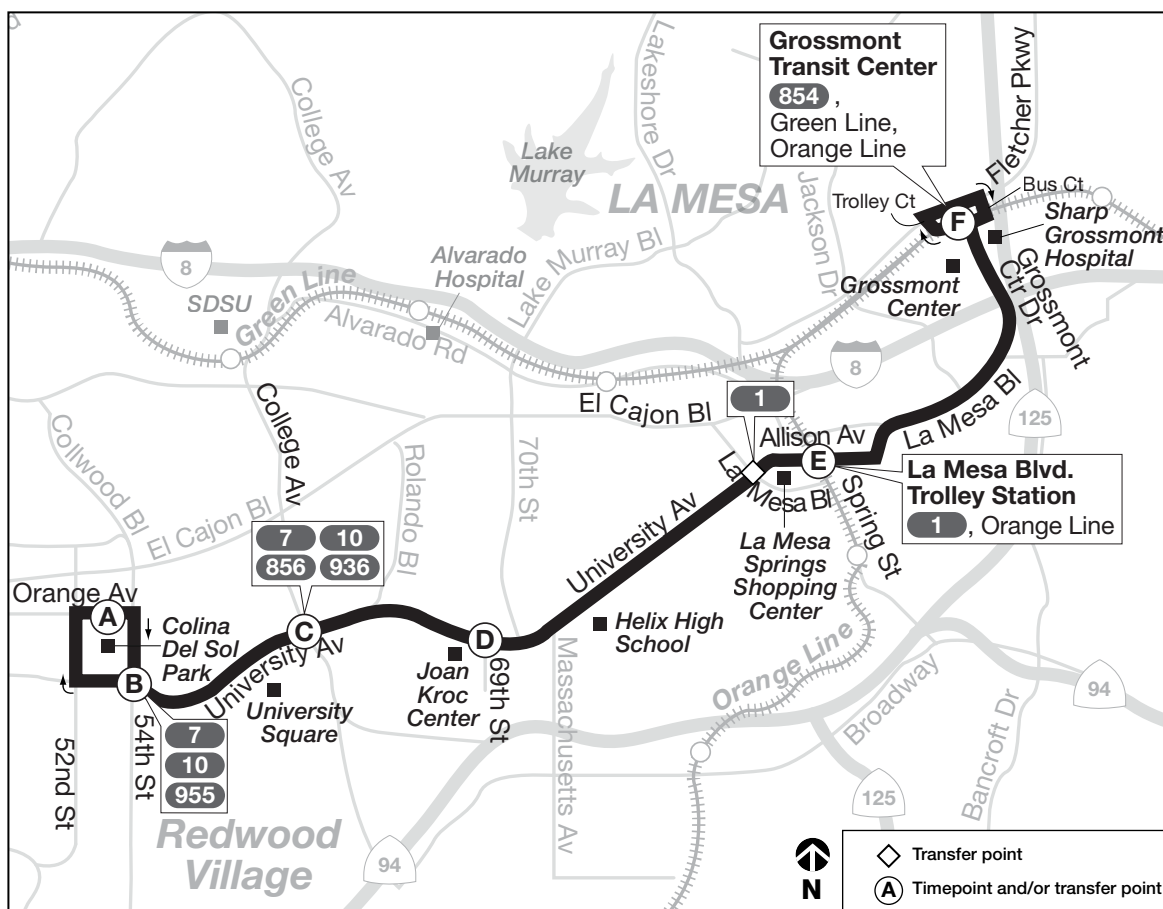

For MTS online trip planning
Planificación de viajes por Internet sdmts.com

For more information on riding MTS services, pick up a Rider's Guide on a bus or at the Transit Store, or visit sdmts.com.

Para obtener más información sobre el uso de los servicios de MTS, recoja un 'Rider's Guide' en un autobús o en la Transit Store, o visita a sdmts.com.

Thank you for riding MTS! ¡Gracias por viajar con MTS!

Effective SEPTEMBER 1, 2021

852

University Avenue / 54th St. –
Grossmont Transit Center
via University Avenue

DESTINATIONS

- Colina Del Sol Park
- Downtown La Mesa
- Grossmont Center
- Joan Kroc Center
- Sharp Grossmont Hospital

TROLLEY CONNECTIONS

- La Mesa Boulevard
- Grossmont

09/21

sdmts.com

Route Alerts, Updated Schedules,
Connections & More

Alternative formats available upon request. Please call: (619) 557-4555 / Formato alternativo disponible al preguntar. Favor de llamar: (619) 557-4555

Rider Insider

Freebies ♥ Contests Events ♥ News ♥ Fun

We LOVE our riders and as part of giving back, we're starting a new program for YOU! Just by staying in touch with us via email you'll get exclusive sweepstakes, news, events, plus transit lifestyle tips.

Join Today!

sdmts.com/RiderInsider

Sponsored by

The schedules and other information shown in this timetable are subject to change. MTS does not assume responsibility for errors in timetables nor for any inconvenience caused by delayed buses. Los horarios e información que se indican en este itinerario están sujetos a cambios. MTS no asume responsabilidad por errores en los itinerarios, ni por ningún perjuicio que se origine por los autobuses demorados.

Route 852 – Sunday / domingo

Redwood Village → La Mesa → Grossmont

(A) Orange Av. & 54th St. DEPART	(B) University Av. & 54th St.	(C) University Av. & College Av.	(D) University Av. & 69th St.	(E) La Mesa Bl. Trolley Station	(F) Grossmont Transit Ctr. ARRIVE
6:33a	6:35a	6:38a	6:41a	6:50a	7:00a
7:01	7:03	7:07	7:10	7:20	7:31
7:31	7:33	7:37	7:40	7:50	8:01
8:01	8:03	8:07	8:10	8:20	8:31
8:30	8:32	8:37	8:40	8:50	9:02
9:00	9:02	9:07	9:10	9:20	9:32
9:29	9:31	9:36	9:39	9:50	10:03
9:59	10:01	10:06	10:09	10:20	10:33
10:29	10:31	10:36	10:39	10:50	11:03
11:01	11:03	11:08	11:11	11:22	11:35
11:31	11:33	11:38	11:41	11:52	12:05p
12:01p	12:03p	12:08p	12:11p	12:22p	12:35
12:31	12:33	12:38	12:41	12:52	1:05
1:01	1:03	1:08	1:11	1:22	1:35
1:31	1:33	1:38	1:41	1:52	2:05
2:01	2:03	2:08	2:11	2:22	2:35
2:31	2:33	2:38	2:41	2:52	3:05
3:01	3:03	3:08	3:11	3:22	3:35
3:31	3:33	3:38	3:41	3:52	4:05
4:01	4:03	4:08	4:11	4:22	4:35
4:31	4:33	4:38	4:41	4:52	5:05
5:01	5:03	5:08	5:11	5:22	5:35
5:31	5:33	5:38	5:41	5:52	6:05
6:01	6:03	6:08	6:11	6:21	6:33
6:31	6:33	6:37	6:40	6:50	7:00
7:01	7:03	7:07	7:10	7:20	7:30
7:31	7:33	7:37	7:40	7:50	8:00
8:01	8:03	8:07	8:10	8:20	8:30
8:31	8:33	8:37	8:40	8:50	9:00
9:01	9:03	9:07	9:10	9:20	9:30

Grossmont → La Mesa → Redwood Village