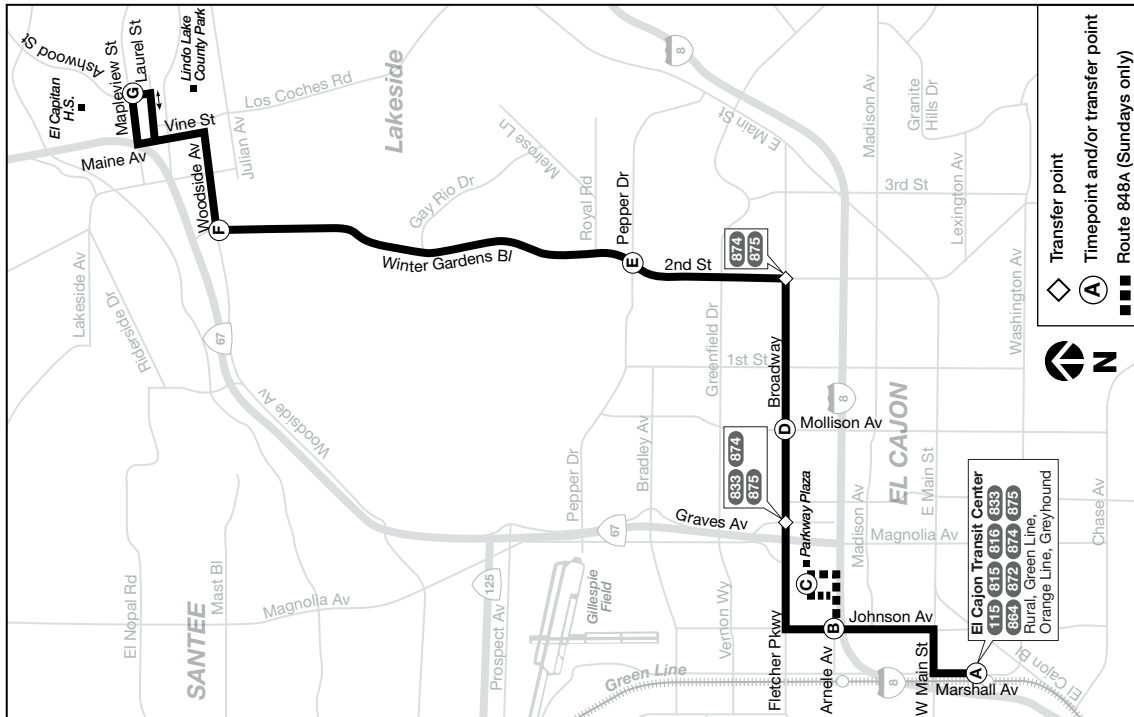

For more information, visit: / Para más información, visite: sdmts.com/fares

DIRECTORY / Directorio

MTS Information & Trip Planning MTS Información y planeo de viaje	511 or/ó (619) 233-3004
TTY/TDD (teletype for hearing impaired) Teletipo para sordos	(619) 234-5005 or/ó (888) 722-4889
InfoExpress (24-hour info via Touch-Tone phone) Información las 24 horas (vía teléfono de teclas)	(619) 685-4900
Customer Service / Suggestions Servicio al cliente / Sugerencias	(619) 557-4555
MTS Security MTS Seguridad	(619) 595-4960
Lost & Found Objetos extraviados	(619) 233-3004
Transit Store	(619) 234-1060 12th & Imperial Transit Center M-F 8am-5pm
For MTS online trip planning Planificación de viajes por Internet	sdmts.com

For more information on riding MTS services, pick up a Rider's Guide on a bus or at the Transit Store, or visit sdmts.com.

Para obtener más información sobre el uso de los servicios de MTS, recoja un 'Rider's Guide' en un autobús o en la Transit Store, o visita sdmts.com.

Thank you for riding MTS! ¡Gracias por viajar con MTS!

Effective SEPTEMBER 1, 2021

848

El Cajon Transit Center – Lakeside
via Broadway / Winter Gardens Boulevard

DESTINATIONS

- El Capitan High School
- Lindo Lake County Park
- Parkway Plaza

TROLLEY CONNECTIONS
• El Cajon

09/21

sdmts.com

Route Alerts, Updated Schedules,
Connections & More

Alternative formats available upon request.
Please call: (619) 557-4555
Formato alternativo disponible al preguntar.
Favor de llamar: (619) 557-4555

PRONTO

Always get the best fare!

¡Obtén siempre la mejor tarifa!

Get the app.
Descarga la aplicación.

[GET IT ON Google Play](#) [Download on the App Store](#)

Get the Card.
Descarga la tarjeta.

RidePRONTO.com 619-595-5636

A Saturday or Sunday schedule will be operated on the following holidays and observed holidays
Se operará con horario de sábado o domingo durante los siguientes días festivos y feriados observados

>>> New Year's Day, Presidents' Day, Memorial Day, Independence Day, Labor Day, Thanksgiving, Christmas