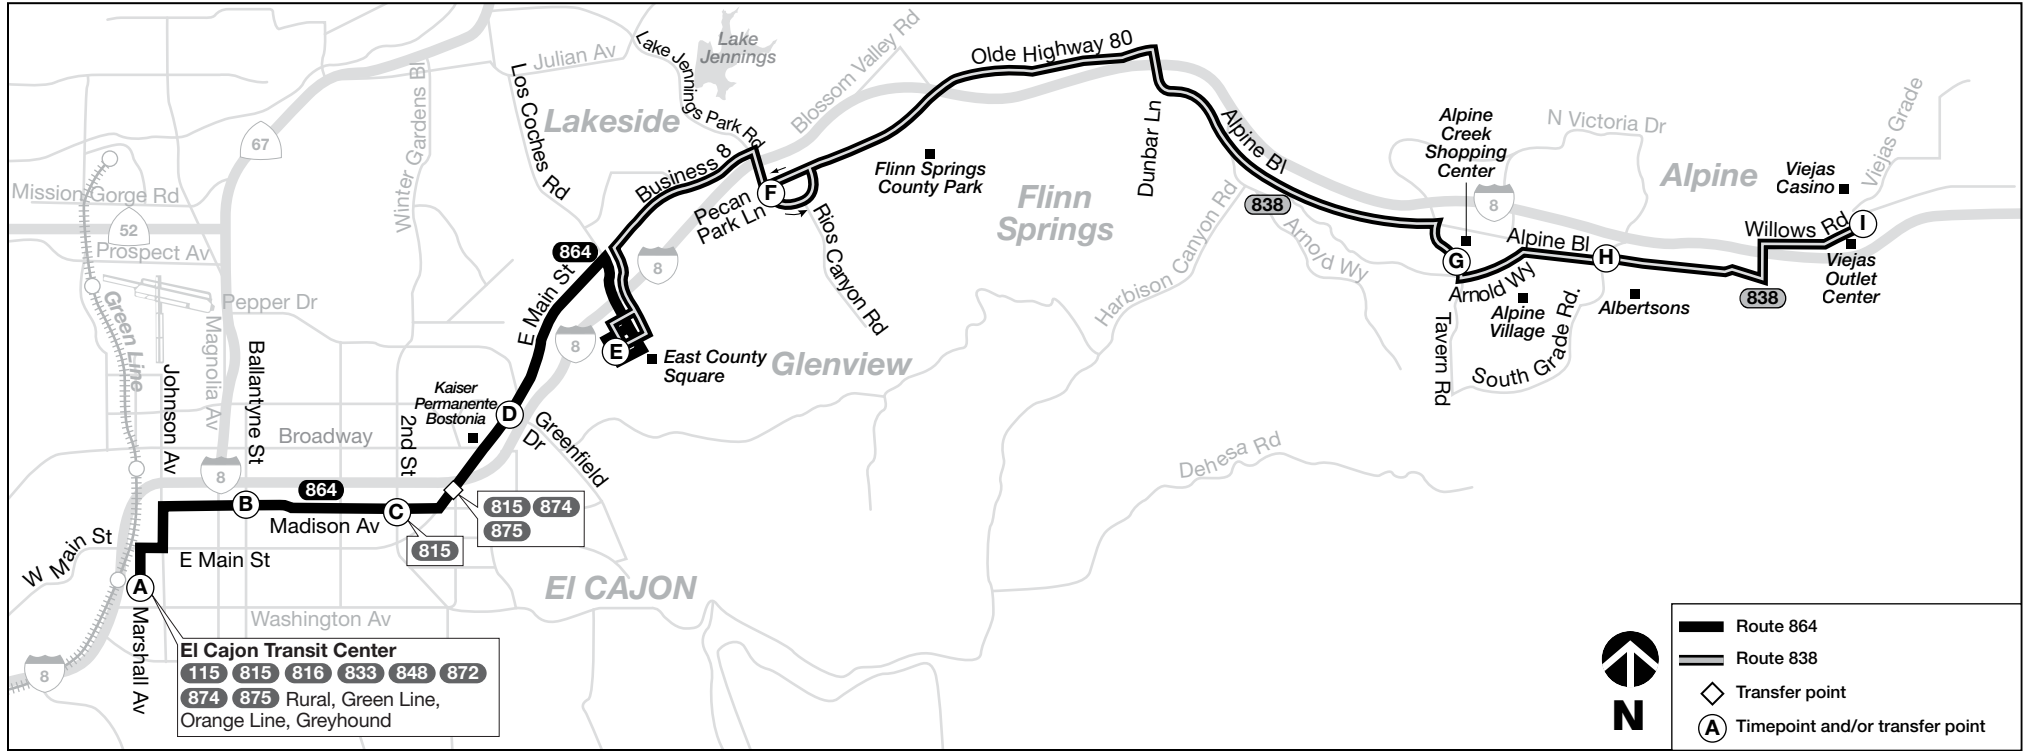

For more information on riding MTS services, pick up a Rider's Guide on a bus or at the Transit Store, or visit sdmts.com.

Para obtener más información sobre el uso de los servicios de MTS, recoja un 'Rider's Guide' en un autobús o en la Transit Store, o visita a sdmts.com.

Thank you for riding MTS! ¡Gracias por viajar con MTS!

Effective SEPTEMBER 1, 2021

838

864

East County Sq –
Viejas
via Alpine

El Cajon Transit Center –
East County Square
via Madison Avenue

DESTINATIONS

- Alpine Creek Shopping Center (838)
- East County Square
- Kaiser Permanente Bostonia (864)
- Viejas Casino & Outlets (838)

TROLLEY CONNECTIONS
• El Cajon

sdmts.com

Route Alerts, Updated Schedules,
Connections & More

Alternative formats available upon request. Please call: (619) 557-4555 / Formato alternativo disponible al preguntar. Favor de llamar: (619) 557-4555

The schedules and other information shown in this timetable are subject to change. MTS does not assume responsibility for errors in timetables nor for any inconvenience caused by delayed buses. Los horarios e información que se indican en este itinerario están sujetos a cambios. MTS no asume responsabilidad por errores en los itinerarios, ni por ningún perjuicio que se origine por los autobuses demorados.

Route 838 – Monday through Friday / lunes a viernes

East County Square ➔ Alpine ➔ Viejas				
(E) East County Square DEPART	(F) Old Hwy. 80 & Pecan Park Ln.	(G) Tavern Rd. & Arnold Wy.	(H) Alpine Bl. & South Grade Rd.	(I) Viejas Reservation ARRIVE
5:49a	5:56a	6:11a	6:16a	6:23a
6:51	6:58	7:13	7:18	7:25
7:52	8:00	8:16	8:22	8:29
8:54	9:02	9:18	9:24	9:31
9:54	10:02	10:18	10:24	10:31
10:57	11:05	11:21	11:27	11:34
11:57	12:05p	12:21p	12:27p	12:34p
12:57p	1:05	1:21	1:27	1:34
1:57	2:06	2:22	2:29	2:36
2:57	3:07	3:23	3:30	3:37
3:57	4:07	4:23	4:30	4:37
4:57	5:07	5:23	5:30	5:37
5:57	6:07	6:23	6:30	6:37
6:54	7:03	7:19	7:25	7:32
7:54	8:02	8:17	8:22	8:29

Viejas ➔ Alpine ➔ East County Square				
(I) Viejas Reservation DEPART	(H) Alpine Bl. & South Grade Rd.	(G) Tavern Rd. & Arnold Wy.	(F) Old Hwy. 80 & Pecan Park Ln.	(E) East County Square ARRIVE
5:05a	5:10a	5:15a	5:29a	5:39a
6:05	6:10	6:16	6:31	6:42
7:05	7:10	7:16	7:31	7:42
8:07	8:12	8:18	8:33	8:44
9:07	9:12	9:18	9:33	9:44
10:07	10:12	10:18	10:33	10:44
11:07	11:12	11:18	11:33	11:44
12:05p	12:10p	12:17p	12:32p	12:44p
1:05	1:10	1:17	1:32	1:44
2:05	2:10	2:17	2:32	2:44
3:05	3:10	3:17	3:32	3:44
4:05	4:10	4:17	4:32	4:44
5:05	5:10	5:17	5:32	5:44
6:05	6:10	6:16	6:31	6:42
7:05	7:10	7:16	7:31	7:42
8:08	8:13	8:18	8:32	8:42

Route 838 – Saturday and Sunday / sábado y domingo

East County Square ➔ Alpine ➔ Viejas				
(E) East County Square DEPART	(F) Old Hwy. 80 & Pecan Park Ln.	(G) Tavern Rd. & Arnold Wy.	(H) Alpine Bl. & South Grade Rd.	(I) Viejas Reservation ARRIVE
6:51a	6:58a	7:13a	7:18a	7:25a
7:52	8:00	8:15	8:20	8:27
8:54	9:02	9:18	9:24	9:31
9:54	10:02	10:18	10:24	10:31
10:57	11:05	11:21	11:27	11:34
11:57	12:05p	12:21p	12:27p	12:34p
12:57p	1:05	1:21	1:27	1:34
1:57	2:06	2:22	2:29	2:36
2:57	3:06	3:22	3:29	3:36
3:57	4:06	4:22	4:29	4:36
4:57	5:06	5:22	5:29	5:36
5:57	6:06	6:22	6:29	6:36
6:54	7:02	7:18	7:24	7:31

Viejas ➔ Alpine ➔ East County Square				
(I) Viejas Reservation DEPART	(H) Alpine Bl. & South Grade Rd.	(G) Tavern Rd. & Arnold Wy.	(F) Old Hwy. 80 & Pecan Park Ln.	(E) East County Square ARRIVE
7:05a	7:10a	7:16a	7:31a	7:42a
8:07	8:12	8:18	8:33	8:44
9:07	9:12	9:18	9:33	9:44
10:07	10:12	10:18	10:33	10:44
11:07	11:12	11:18	11:33	11:44
12:05p	12:10p	12:17p	12:32p	12:44p
1:05	1:10	1:17	1:32	1:44
2:05	2:10	2:17	2:32	2:44
3:05	3:10	3:17	3:32	3:44
4:05	4:10	4:17	4:32	4:44
5:05	5:10	5:17	5:32	5:44
6:05	6:10	6:16	6:31	6:42
7:05	7:10	7:16	7:31	7:42

A Saturday or Sunday schedule will be operated on the following holidays and observed holidays
Se operará con horario de sábado o domingo durante los siguientes días festivos y feriados observados