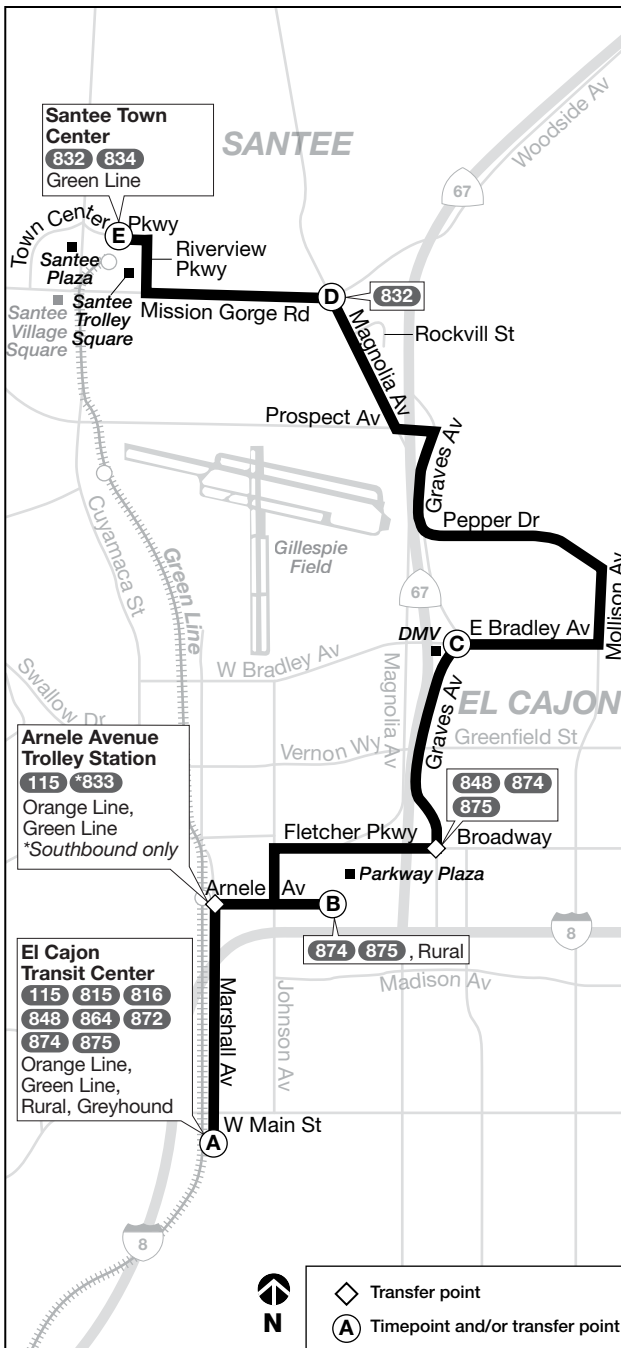

For more information, visit: / Para más información, visite: sdmts.com/fares

DIRECTORY / Directorio

MTS Information & Trip Planning MTS Información y planeo de viaje	511 or/ó (619) 233-3004
TTY/TDD (teletype for hearing impaired) Teletipo para sordos	(619) 234-5005 or/ó (888) 722-4889
InfoExpress (24-hour info via Touch-Tone phone) Información las 24 horas (via teléfono de teclas)	(619) 685-4900
Customer Service / Suggestions Servicio al cliente / Sugerencias	(619) 557-4555
MTS Security MTS Seguridad	(619) 595-4960
Lost & Found Objetos extraviados	(619) 233-3004
Transit Store	(619) 234-1060 12th & Imperial Transit Center M-F 8am-5pm

For MTS online trip planning sdmts.com
Planificación de viajes por Internet

For more information on riding MTS services, pick up a Rider's Guide on a bus or at the Transit Store, or visit sdmts.com.

Para obtener más información sobre el uso de los servicios de MTS, recoja un 'Rider's Guide' en un autobús o en la Transit Store, o visita a sdmts.com.

Thank you for riding MTS! ¡Gracias por viajar con MTS!

◆ Transfer point
Ⓐ Timepoint and/or transfer point

The schedules and other information shown in this timetable are subject to change. MTS does not assume responsibility for errors in timetables nor for any inconvenience caused by delayed buses.
Los horarios e información que se indican en este itinerario están sujetos a cambios. MTS no asume responsabilidad por errores en los itinerarios, ni por ningún perjuicio que se origine por los autobuses demorados.