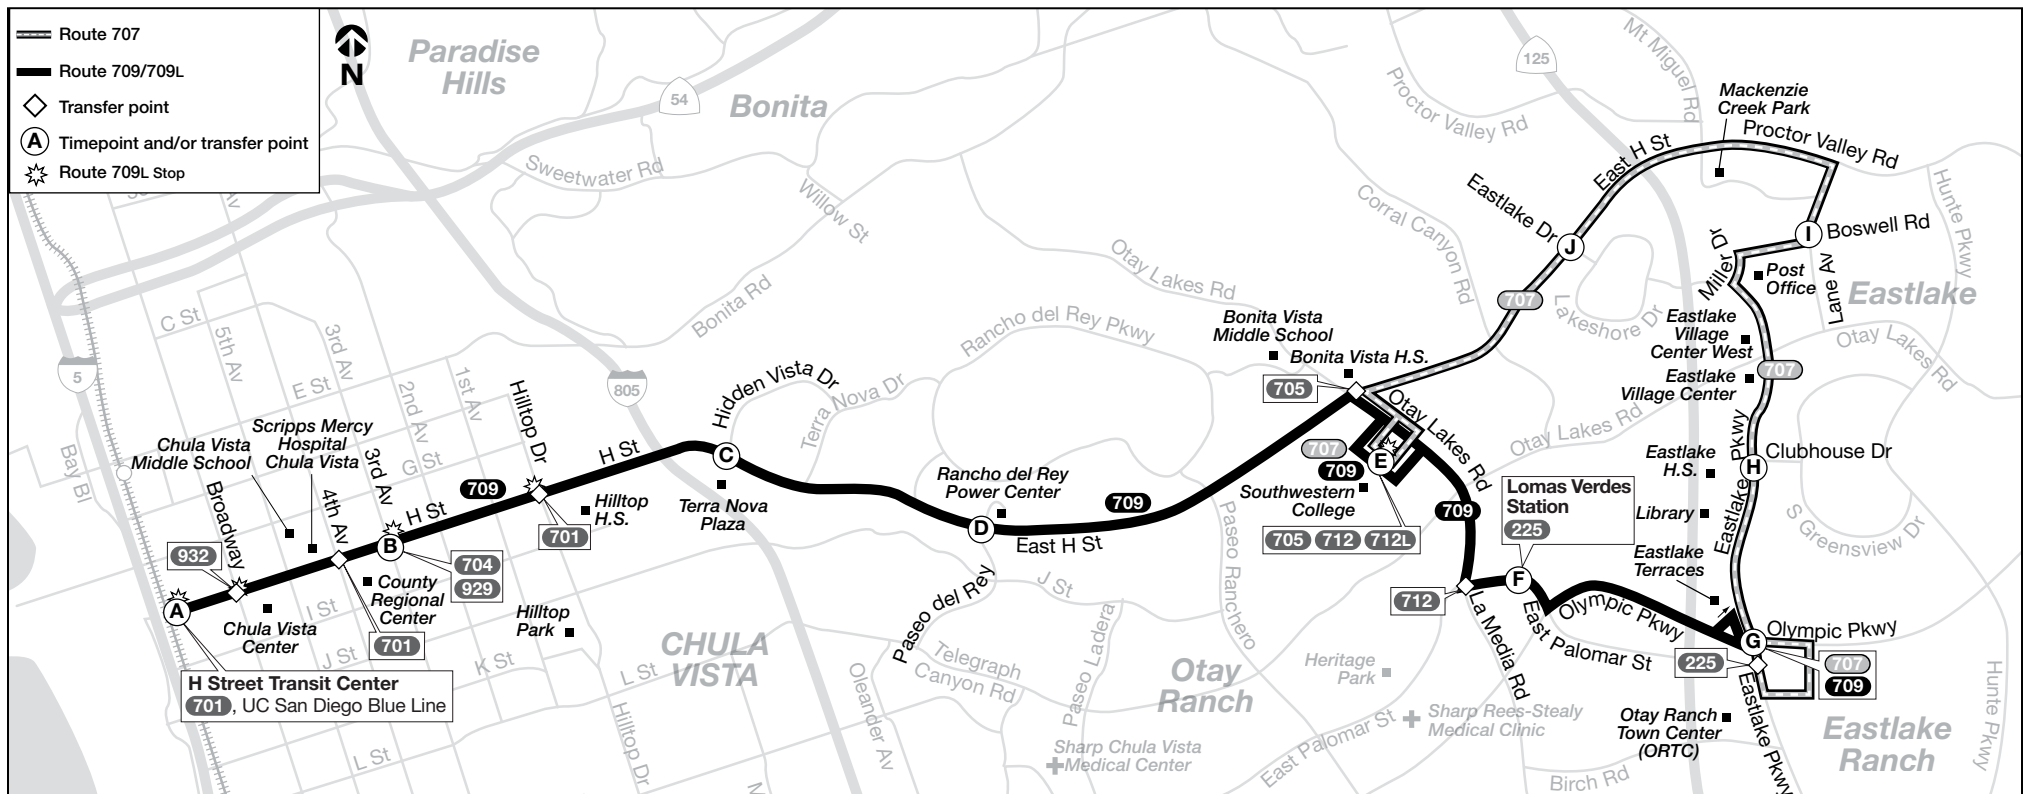

For more information on riding MTS services, pick up a Rider's Guide on a bus or at the Transit Store, or visit sdmts.com.

Para obtener más información sobre el uso de los servicios de MTS, recoja un 'Rider's Guide' en un autobús o en la Transit Store, o visita a sdmts.com.

Thank you for riding MTS! ¡Gracias por viajar con MTS!

Effective NOVEMBER 21, 2021

707

709

Southwestern College – H St. Transit Center
Otay Ranch Town Center Eastlake
via East H St. / Eastlake Pkwy via Southwestern College

DESTINATIONS

- Bonita Vista High School
- Eastlake High School (707)
- Eastlake Village Center (707)
- Hilltop High School (709)
- Otay Ranch Town Center
- Scripps Hospital (709)
- Southwestern College

TROLLEY CONNECTIONS
• H St.

sdmts.com

Route Alerts, Updated Schedules, Connections & More

Alternative formats available upon request. Please call: (619) 557-4555 / Formato alternativo disponible al preguntar. Favor de llamar: (619) 557-4555

Route 707 – Monday through Friday / Lunes a viernes

Otay Ranch Town Center → Southwestern College

(G)	(H)	(I)	(J)	(E)
Eastlake Pkwy. & Olympic Pkwy. (ORTC) DEPART	Eastlake Pkwy. & Clubhouse Dr. DEPART	Boswell Rd. & Lane Av. DEPART	East H St. & Eastlake Dr. DEPART	Southwestern College ARRIVE
5:02a	5:07a	5:13a	5:19a	5:27a
5:49	5:54	6:00	6:06	6:14
6:35	6:40	6:46	6:52	7:00
7:07	7:12	7:18	7:24	7:32
7:37	7:42	7:48	7:54	8:02
8:07	8:12	8:18	8:24	8:32
8:37	8:42	8:48	8:54	9:02
9:07	9:12	9:18	9:24	9:32
9:37	9:42	9:48	9:54	10:02
10:07	10:12	10:18	10:24	10:32
10:37	10:42	10:48	10:54	11:02
11:07	11:12	11:18	11:24	11:32
11:37	11:42	11:48	11:54	12:02p
12:07p	12:12p	12:18p	12:24p	12:32
12:36	12:41	12:47	12:53	1:01
1:06	1:11	1:17	1:23	1:31
1:38	1:44	1:50	1:56	2:05
2:08	2:14	2:20	2:26	2:35
2:37	2:43	2:49	2:55	3:04
3:03	3:09	3:15	3:21	3:30
3:29	3:35	3:41	3:47	3:56
3:59	4:05	4:11	4:17	4:26
4:29	4:35	4:41	4:47	4:56
5:02	5:08	5:14	5:20	5:29
5:32	5:38	5:44	5:50	5:59
6:02	6:08	6:14	6:20	6:29
6:27	6:33	6:39	6:45	6:54
7:14	7:19	7:25	7:31	7:39

Southwestern College → Otay Ranch Town Center

(E)	(J)	(I)	(H)	(G)
Southwestern College DEPART	East H St. & Eastlake Dr. DEPART	Boswell Rd. & Lane Av. DEPART	Eastlake Pkwy. & Clubhouse Dr. DEPART	Eastlake Pkwy. & Olympic Pkwy. (ORTC) ARRIVE
6:31a	6:36a	6:43a	6:50a	6:56a
7:02	7:07	7:14	7:21	7:27
7:32	7:37	7:44	7:51	7:57
8:02	8:07	8:14	8:21	8:27
8:32	8:37	8:44	8:51	8:57
9:02	9:07	9:14	9:21	9:27
9:26	9:31	9:38	9:45	9:51
9:49	9:54	10:01	10:08	10:14
10:19	10:24	10:31	10:38	10:44
10:49	10:54	11:01	11:08	11:14
11:19	11:24	11:31	11:38	11:44
11:49	11:54	12:01p	12:08p	12:14p
12:19p	12:24p	12:31	12:38p	12:44p
1:20	1:25	1:32	1:39	1:45
1:50	1:55	2:02	2:09	2:15
2:20	2:25	2:32	2:39	2:45
2:50	2:55	3:02	3:09	3:15
3:20	3:25	3:32	3:39	3:45
3:49	3:54	4:01	4:08	4:14
4:19	4:24	4:31	4:38	4:44
4:49	4:54	5:01	5:08	5:14
5:19	5:24	5:31	5:38	5:44
5:47	5:52	5:59	6:06	6:12
6:17	6:22	6:29	6:36	6:42
6:44	6:49	6:56	7:03	7:09
7:23	7:28	7:35	7:42	7:48

Route 707 does not operate on weekends or on the following holidays and observed holidays
La ruta 707 no ofrece servicio durante el fin de semana ó durante los siguientes días festivos y feriados observados

>>> New Year's Day, Presidents' Day, Memorial Day, Independence Day, Labor Day, Thanksgiving, Christmas

PRONTO

Always get the best fare!
¡Obtén siempre la mejor tarifa!

Get the Card.
Descarga la tarjeta.

Trolley ticket machines (cash, credit or debit)
Máquinas expendedoras de boletos (efectivo, tarjeta de crédito o debito)

Retail outlets
Establecimientos comerciales

Transit Store: 12th & Imperial Transit Center
Tienda Transit Store: Centro de Transporte 12th & Imperial

Get the app.
Descarga la aplicación.

RidePRONTO.com

619-595-5636