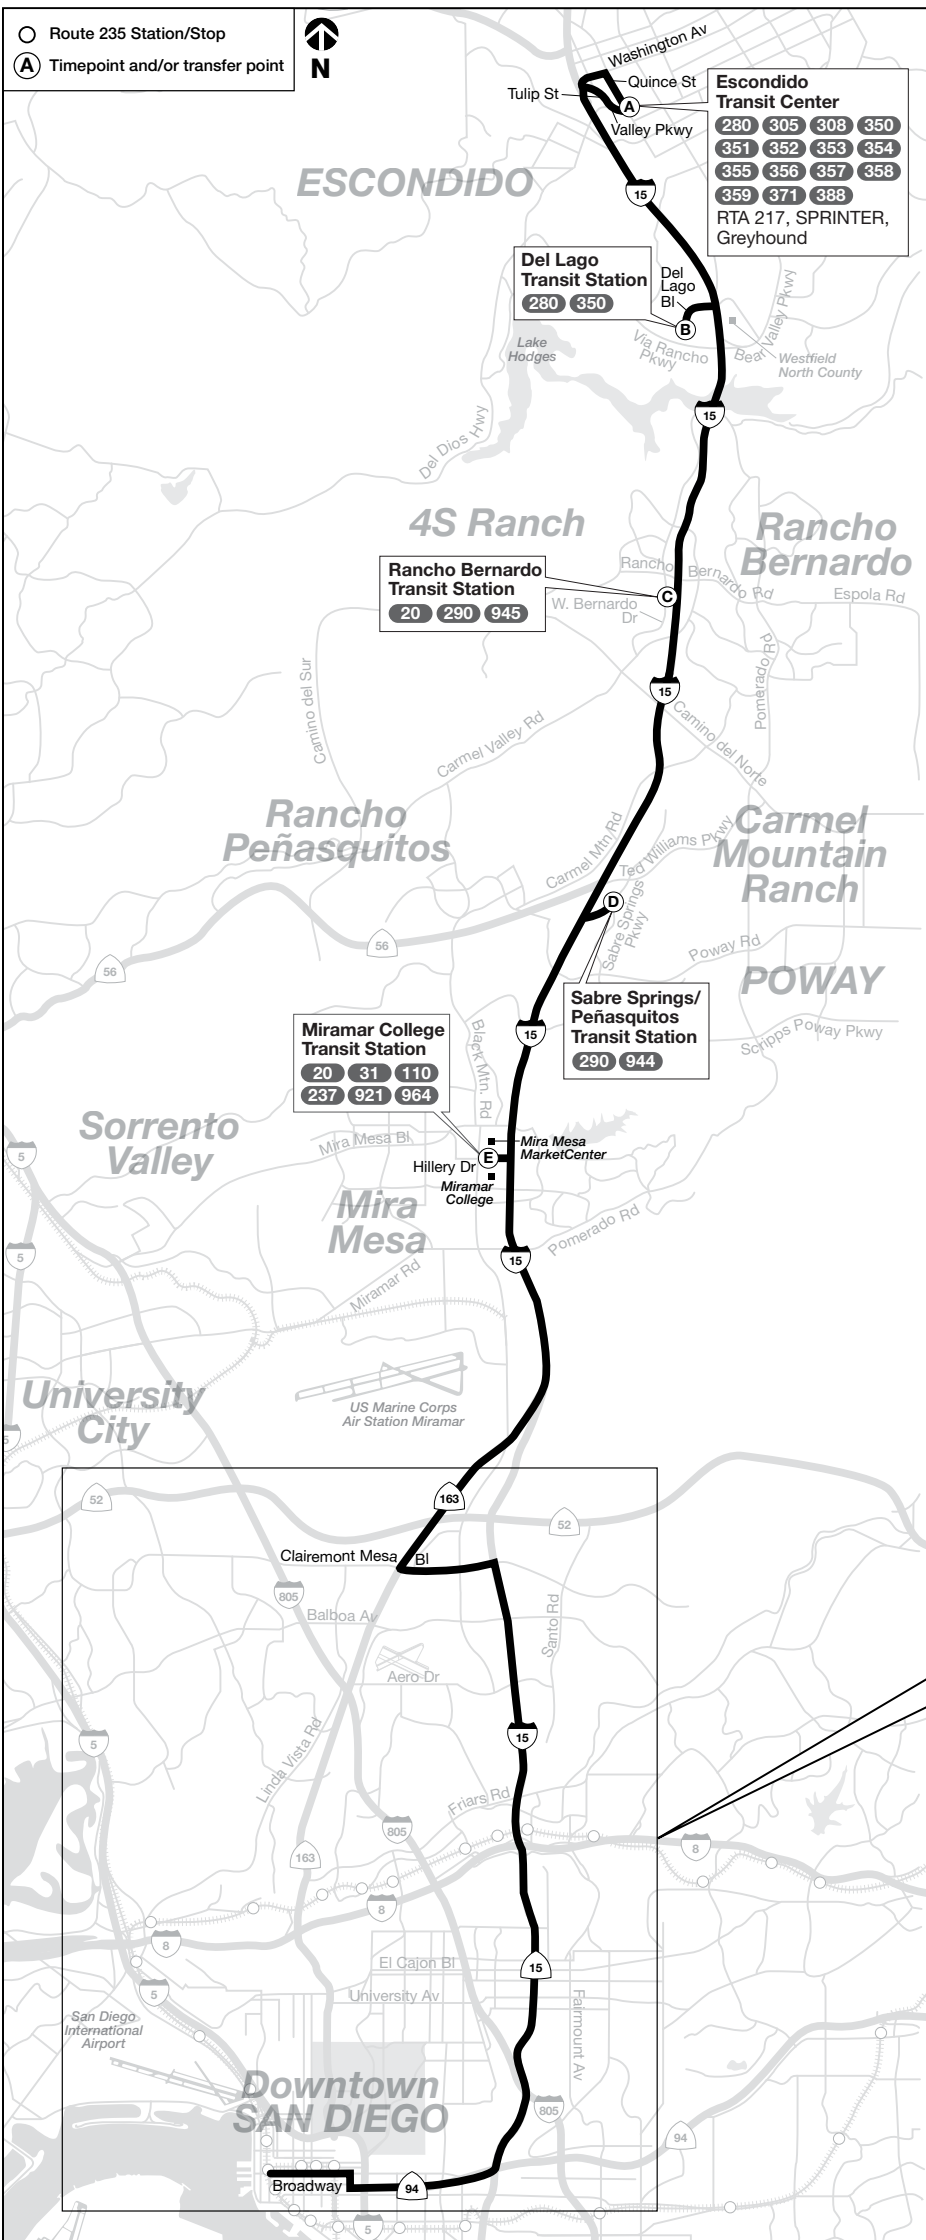

For more information on riding MTS services, pick up a Rider's Guide on a bus or at the Transit Store, or visit sdmts.com.

Para obtener más información sobre el uso de los servicios de MTS, recoja un 'Rider's Guide' en un autobús o en la Transit Store, o visita a sdmts.com.

Thank you for riding MTS! ¡Gracias por viajar con MTS!

Effective SEPTEMBER 1, 2021

Rapid

235

Escondido - Downtown San Diego
via I-15

DESTINATIONS

- Boulevard Transit Plaza
- City Heights Transit Plaza
- Del Lago Transit Station
- Kearny Mesa Transit Center
- Miramar College Transit Station
- Rancho Bernardo Transit Station
- Sabre Springs/Peñasquitos Transit Station

TROLLEY CONNECTIONS

- City College
- America Plaza
- Santa Fe Depot

09/21

sdmts.com

Route Alerts, Updated Schedules, Connections & More

Alternative formats available upon request. Please call: (619) 557-4555 / Formato alternativo disponible al preguntar. Favor de llamar: (619) 557-4555

PRONTO

Always get the best fare!
¡Obtén siempre la mejor tarifa!

Get the Card.
Descarga la tarjeta.

Get the app.
Descarga la aplicación.

sdmts.com 619-595-5636