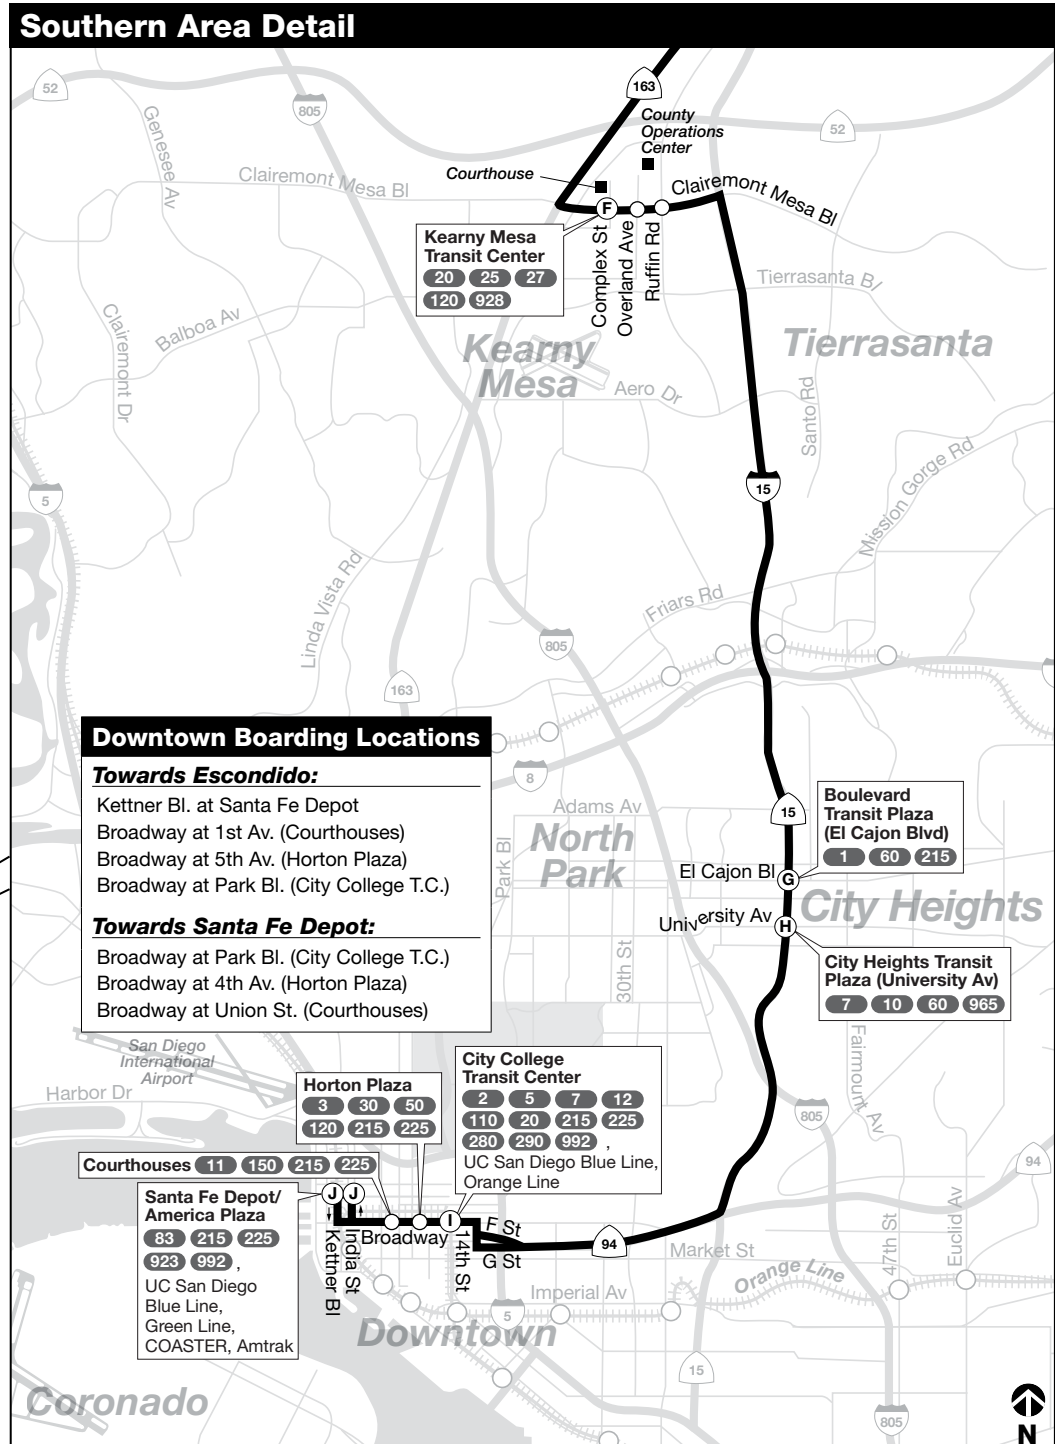

The schedules and other information shown in this timetable are subject to change. MTS does not assume responsibility for errors in timetables nor for any inconvenience caused by delayed buses. Los horarios e información que se indican en este itinerario están sujetos a cambios. MTS no asume responsabilidad por errores en los itinerarios, ni por ningún perjuicio que se origine por los autobuses demorados.