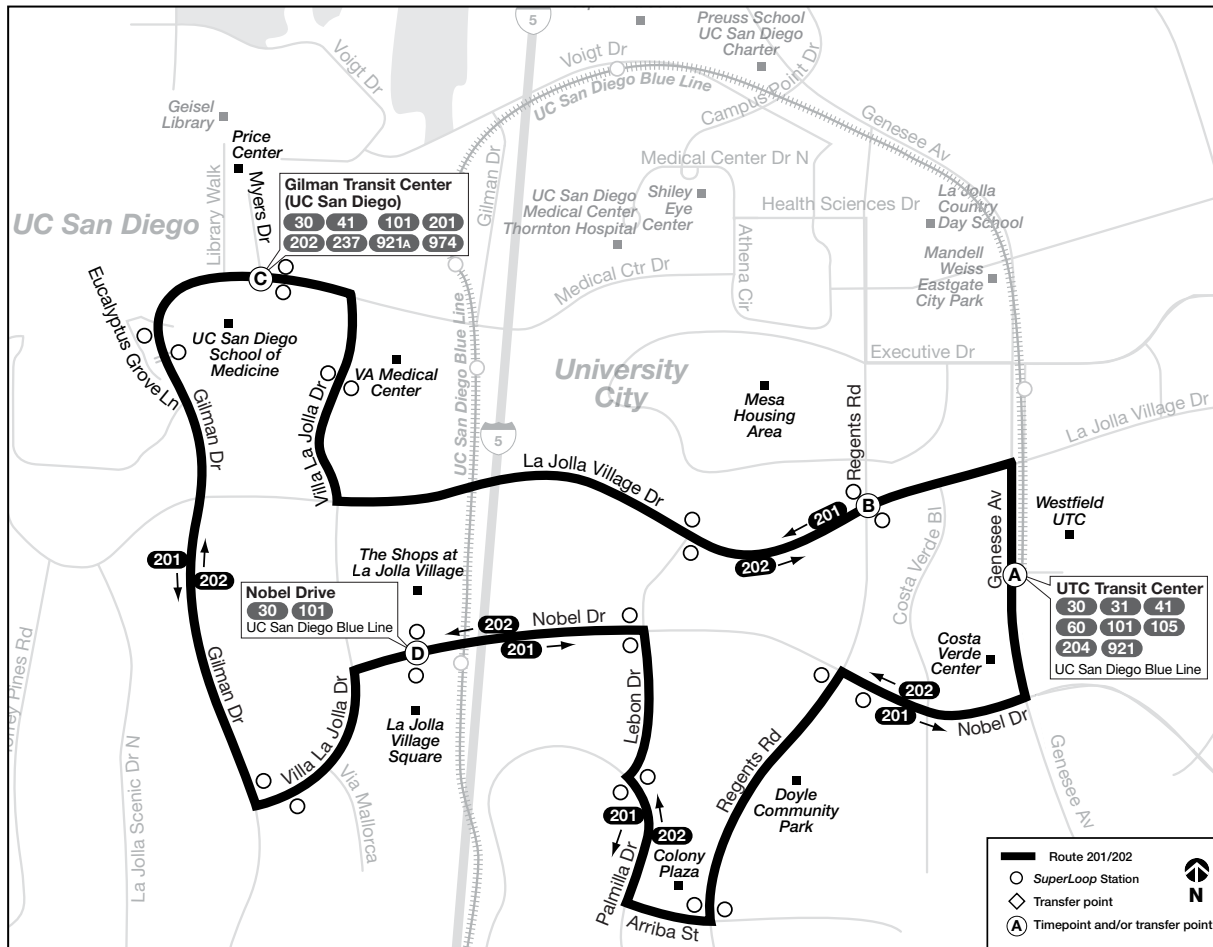

For more information on riding MTS services, pick up a Rider's Guide on a bus or at the Transit Store, or visit sdmts.com.

Para obtener más información sobre el uso de los servicios de MTS, recoja un 'Rider's Guide' en un autobús o en la Transit Store, o visita a sdmts.com.

Thank you for riding MTS! ¡Gracias por viajar con MTS!

Effective NOVEMBER 21, 2021

201/202 204

UTC Transit Center – UC San Diego
via UC San Diego Medical Center
or Nobel Dr.

UTC East Loop
via Executive Dr. /
Judicial Dr. / Nobel Dr.
or Nobel Dr.

DESTINATIONS

- Costa Verde Center
- La Jolla Village Square/
  Shops at La Jolla Village
- Nobel Athletic Area & Library
- Scripps Memorial Hospital
- UC San Diego Medical Center
- Westfield UTC

TROLLEY CONNECTIONS

- Executive Dr. (Route 204)
- Nobel Dr. (Route 201/202)
- UTC

SuperLoop Rapid

sdmts.com
Route Alerts, Updated Schedules,
Connections & More

Route 204 – Monday through Friday / Lunes a viernes

UTC → Executive Dr. → Judicial Dr. → Nobel Dr. → UTC

(A) UTC Transit Center DEPART	(E) Executive Dr. & Executive Wy.	(F) Nobel Dr. & Shoreline Dr.	(A) UTC Transit Center ARRIVE
5:58a	6:01a	6:07a	6:10a
6:28	6:31	6:37	6:40
6:58	7:01	7:08	7:12
7:28	7:32	7:39	7:43
7:58	8:02	8:09	8:13
8:28	8:32	8:39	8:43
8:58	9:02	9:09	9:13
9:28	9:32	9:39	9:43
9:58	10:02	10:09	10:13
10:28	10:32	10:39	10:43
10:58	11:02	11:09	11:13
11:28	11:32	11:39	11:43
11:58	12:02p	12:09p	12:13p
12:28p	12:32	12:39	12:43
1:01	1:05	1:12	1:16
1:31	1:35	1:42	1:46
2:01	2:05	2:12	2:16
2:31	2:35	2:42	2:46
3:01	3:05	3:12	3:16
3:31	3:35	3:42	3:46
4:01	4:05	4:12	4:16
4:31	4:35	4:42	4:46
5:01	5:05	5:12	5:16
5:31	5:35	5:42	5:46
6:01	6:05	6:12	6:16
6:31	6:35	6:42	6:46
7:01	7:04	7:11	7:15
7:31	7:34	7:41	7:45
8:01	8:04	8:11	8:15
8:31	8:34	8:40	8:43
9:01	9:04	9:10	9:13
9:31	9:34	9:40	9:43
10:01	10:04	10:10	10:13

Route 204 does not operate on weekends or on the following holidays and observed holidays

La ruta 204 no ofrece servicio durante el fin de semana o durante los siguientes días festivos y feriados observados

>>>

New Year's Day, Presidents' Day, Memorial Day, Independence Day, Labor Day, Thanksgiving, Christmas

Alternative formats available upon request.
Please call: (619) 557-4555

Formato alternativo disponible al preguntar.
Favor de llamar: (619) 557-4555

The schedules and other information shown in this timetable are subject to change. MTS does not assume responsibility for errors in timetables nor for any inconvenience caused by delayed buses.

Los horarios e información que se indican en este itinerario están sujetos a cambios. MTS no asume responsabilidad por errores en los itinerarios, ni por ningún perjuicio que se origine por los autobuses demorados.

PRONTO

Always get the best fare!

¡Obtén siempre la mejor tarifa!

Get the Card.
Descarga la tarjeta.

Get the app.
Descarga la aplicación.

RidePRONTO.com

619-595-5636

MTS Jobs We're Hiring

- Entry & senior level positions available
- Competitive pay & benefits
- Free transit passes for you & your family
- And more!

Apply Today!
sdmts.com/Careers