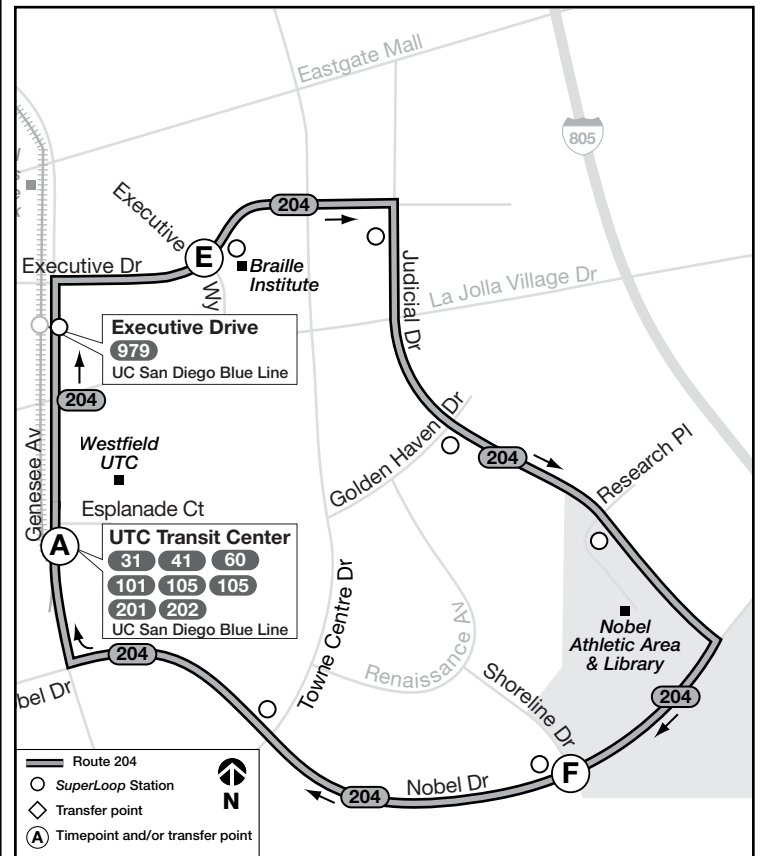

For more information on riding MTS services, pick up a Rider's Guide on a bus or at the Transit Store, or visit sdmts.com.

Para obtener más información sobre el uso de los servicios de MTS, recoja un 'Rider's Guide' en un autobús o en la Transit Store, o visita a sdmts.com.

Thank you for riding MTS! ¡Gracias por viajar con MTS!

Effective NOVEMBER 21, 2021

201/202 204

UTC Transit Center – UC San Diego
via UC San Diego Medical Center
or Nobel Dr.

UTC East Loop
via Executive Dr. /
Judicial Dr. / Nobel Dr.
or Nobel Dr.

DESTINATIONS

- Costa Verde Center
- La Jolla Village Square/
  Shops at La Jolla Village
- Nobel Athletic Area & Library
- Scripps Memorial Hospital
- UC San Diego Medical Center
- Westfield UTC

TROLLEY CONNECTIONS

- Executive Dr. (Route 204)
- Nobel Dr. (Route 201/202)
- UTC

SuperLoop Rapid

sdmts.com
Route Alerts, Updated Schedules,
Connections & More

Route 204 – Monday through Friday / Lunes a viernes

UTC → Executive Dr. → Judicial Dr. → Nobel Dr. → UTC

(A) UTC Transit Center DEPART	(E) Executive Dr. & Executive Wy.	(F) Nobel Dr. & Shoreline Dr.	(A) UTC Transit Center ARRIVE
5:58a	6:01a	6:07a	6:10a
6:28	6:31	6:37	6:40
6:58	7:01	7:08	7:12
7:28	7:32	7:39	7:43
7:58	8:02	8:09	8:13
8:28	8:32	8:39	8:43
8:58	9:02	9:09	9:13
9:28	9:32	9:39	9:43
9:58	10:02	10:09	10:13
10:28	10:32	10:39	10:43
10:58	11:02	11:09	11:13
11:28	11:32	11:39	11:43
11:58	12:02p	12:09p	12:13p
12:28p	12:32	12:39	12:43
1:01	1:05	1:12	1:16
1:31	1:35	1:42	1:46
2:01	2:05	2:12	2:16
2:31	2:35	2:42	2:46
3:01	3:05	3:12	3:16
3:31	3:35	3:42	3:46
4:01	4:05	4:12	4:16
4:31	4:35	4:42	4:46
5:01	5:05	5:12	5:16
5:31	5:35	5:42	5:46
6:01	6:05	6:12	6:16
6:31	6:35	6:42	6:46
7:01	7:04	7:11	7:15
7:31	7:34	7:41	7:45
8:01	8:04	8:11	8:15
8:31	8:34	8:40	8:43
9:01	9:04	9:10	9:13
9:31	9:34	9:40	9:43
10:01	10:04	10:10	10:13

Route 204 does not operate on weekends or on the following holidays and observed holidays

La ruta 204 no ofrece servicio durante el fin de semana o durante los siguientes días festivos y feriados observados

>>>

New Year's Day, Presidents' Day, Memorial Day, Independence Day, Labor Day, Thanksgiving, Christmas

Alternative formats available upon request.
Please call: (619) 557-4555

Formato alternativo disponible al preguntar.
Favor de llamar: (619) 557-4555

The schedules and other information shown in this timetable are subject to change. MTS does not assume responsibility for errors in timetables nor for any inconvenience caused by delayed buses.

Los horarios e información que se indican en este itinerario están sujetos a cambios. MTS no asume responsabilidad por errores en los itinerarios, ni por ningún perjuicio que se origine por los autobuses demorados.

PRONTO

Always get the best fare!

¡Obtén siempre la mejor tarifa!

Get the Card.
Descarga la tarjeta.

Get the app.
Descarga la aplicación.

RidePRONTO.com

619-595-5636

MTS Jobs We're Hiring

- Entry & senior level positions available
- Competitive pay & benefits
- Free transit passes for you & your family
- And more!

Apply Today!
sdmts.com/Careers