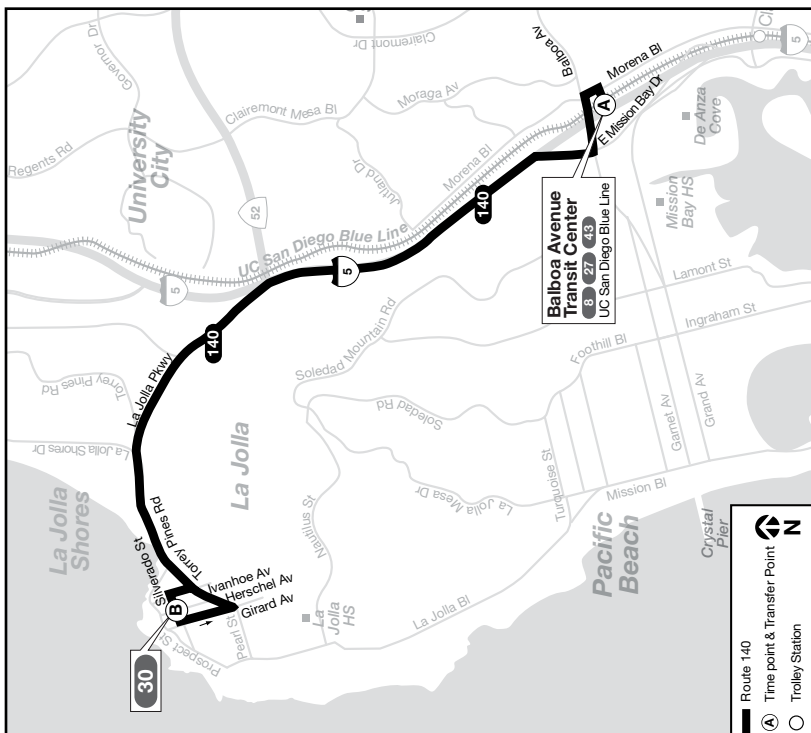

For more information, visit: / Para más información, visite: sdmts.com/fares

DIRECTORY / Directorio

MTS Information & Trip Planning MTS Información y planeo de viaje	511 or/ó (619) 233-3004
TTY/TDD (teletype for hearing impaired) Teletipo para sordos	(619) 234-5005 or/ó (888) 722-4889
InfoExpress (24-hour info via Touch-Tone phone) Información las 24 horas (vía teléfono de teclas)	(619) 685-4900
Customer Service / Suggestions Servicio al cliente / Sugerencias	(619) 557-4555
MTS Security MTS Seguridad	(619) 595-4960
Lost & Found Objetos extraviados	(619) 233-3004
Transit Store 12th & Imperial Transit Center M-F 8am-5pm	(619) 234-1060
For MTS online trip planning Planificación de viajes por Internet	sdmts.com

For more information on riding MTS services, pick up a Rider's Guide on a bus or at the Transit Store, or visit sdmts.com.

Para obtener más información sobre el uso de los servicios de MTS, recoja un 'Rider's Guide' en un autobús o en la Transit Store, o visita a sdmts.com.

Thank you for riding MTS! ¡Gracias por viajar con MTS!

Effective NOVEMBER 21, 2021

140

La Jolla -
Balboa Avenue Transit Center Express
via La Jolla Parkway/ Interstate 5

DESTINATIONS

- Village of La Jolla
  (Downtown La Jolla)

TROLLEY CONNECTIONS

- Balboa Avenue
  Transit Center

11/21

sdmts.com

Route Alerts, Updated Schedules,
Connections & More