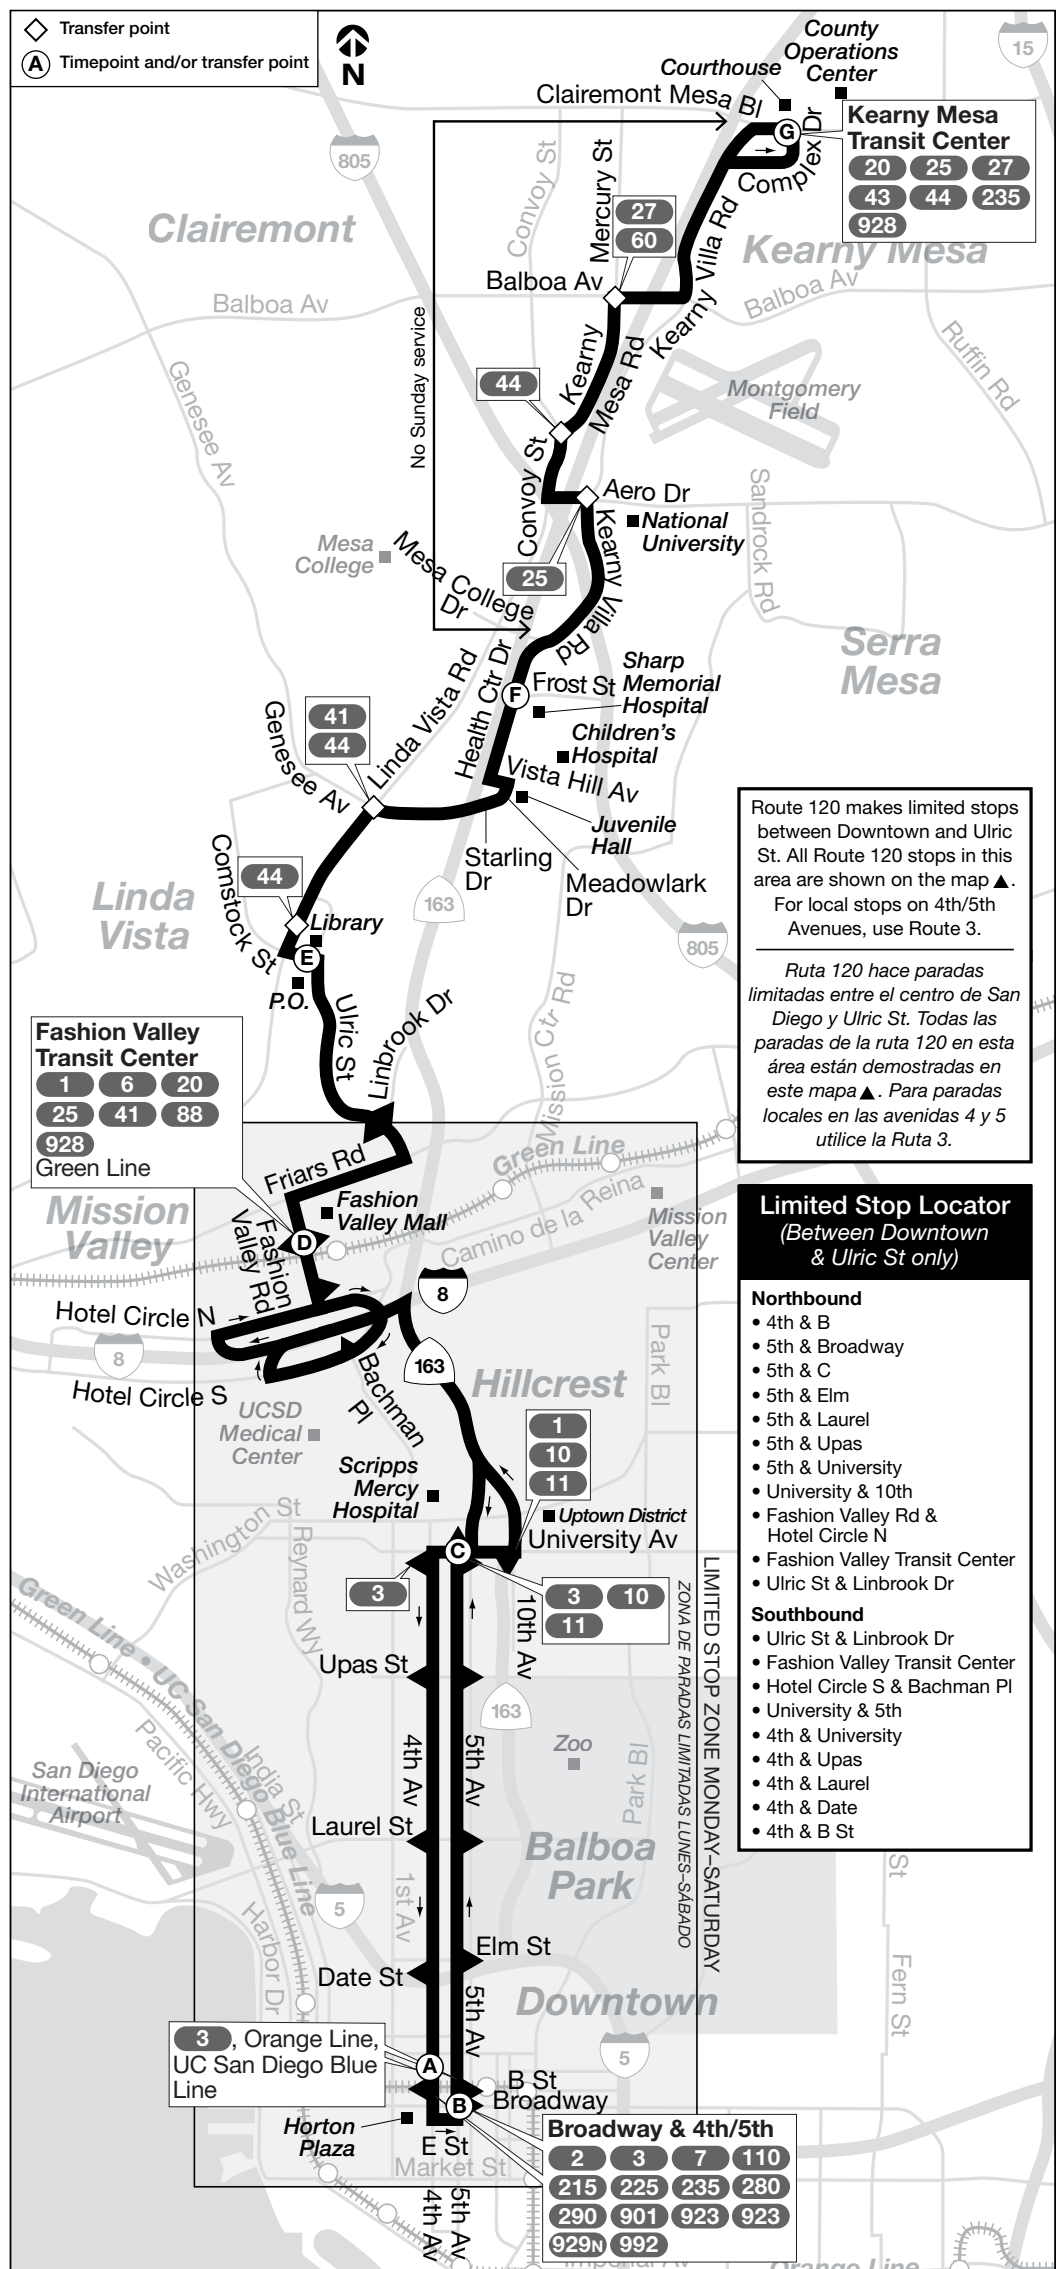

LIMITED STOP ZONE / ZONA DE PARADAS LIMITADAS

The schedules and other information shown in this timetable are subject to change. MTS does not assume responsibility for errors in timetables nor for any inconvenience caused by delayed buses.

Los horarios e información que se indican en este itinerario están sujetos a cambios. MTS no asume responsabilidad por errores en los itinerarios, ni por ningún perjuicio que se origine por los autobuses demorados.

Route 120 makes limited stops between Downtown and Ulric St. All Route 120 stops in this area are shown on the map ▲. For local stops on 4th/5th Avenues, use Route 3.

Ruta 120 hace paradas limitadas entre el centro de San Diego y Ulric St. Todas las paradas de la ruta 120 en esta área están demostradas en este mapa ▲. Para paradas locales en las avenidas 4 y 5 utilice la Ruta 3.

Limited Stop Locator (Between Downtown & Ulric St only)

1. **Northbound**
2. 4th & B
   - 5th & Broadway
   - 5th & C
   - 5th & Elm
   - 5th & Laurel
   - 5th & Upas
   - 5th & University
   - University & 10th
   - Fashion Valley Rd & Hotel Circle N
   - Fashion Valley Transit Center
   - Ulric St & Linbrook Dr
3. **Southbound**
4. Ulric St & Linbrook Dr
   - Fashion Valley Transit Center
   - Hotel Circle S & Bachman Pl
   - University & 5th
   - 4th & University
   - 4th & Upas
   - 4th & Laurel
   - 4th & Date
   - 4th & B St

Transfer points and connections:

- **Fashion Valley Transit Center:** 1, 6, 20, 25, 41, 88, 928, Green Line
- **Uptown District:** 1, 10, 11
- **Broadway & 4th/5th:** 2, 3, 7, 110, 215, 225, 235, 280, 290, 901, 923, 923, 929N, 992