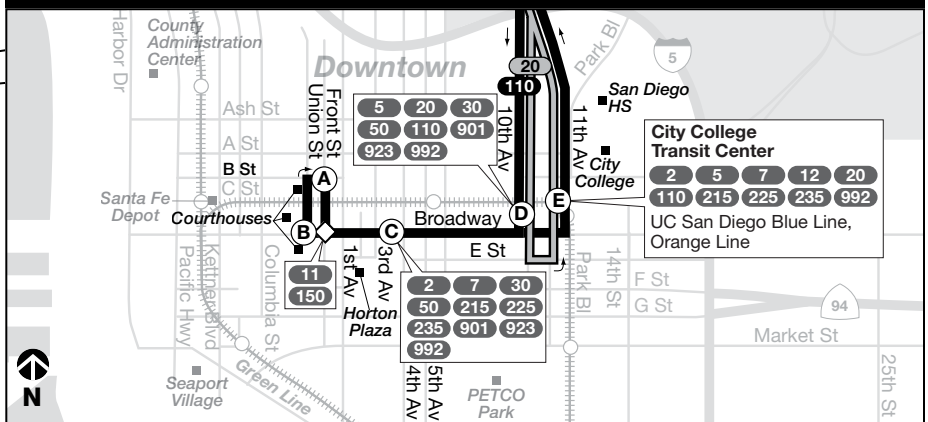

Downtown detail