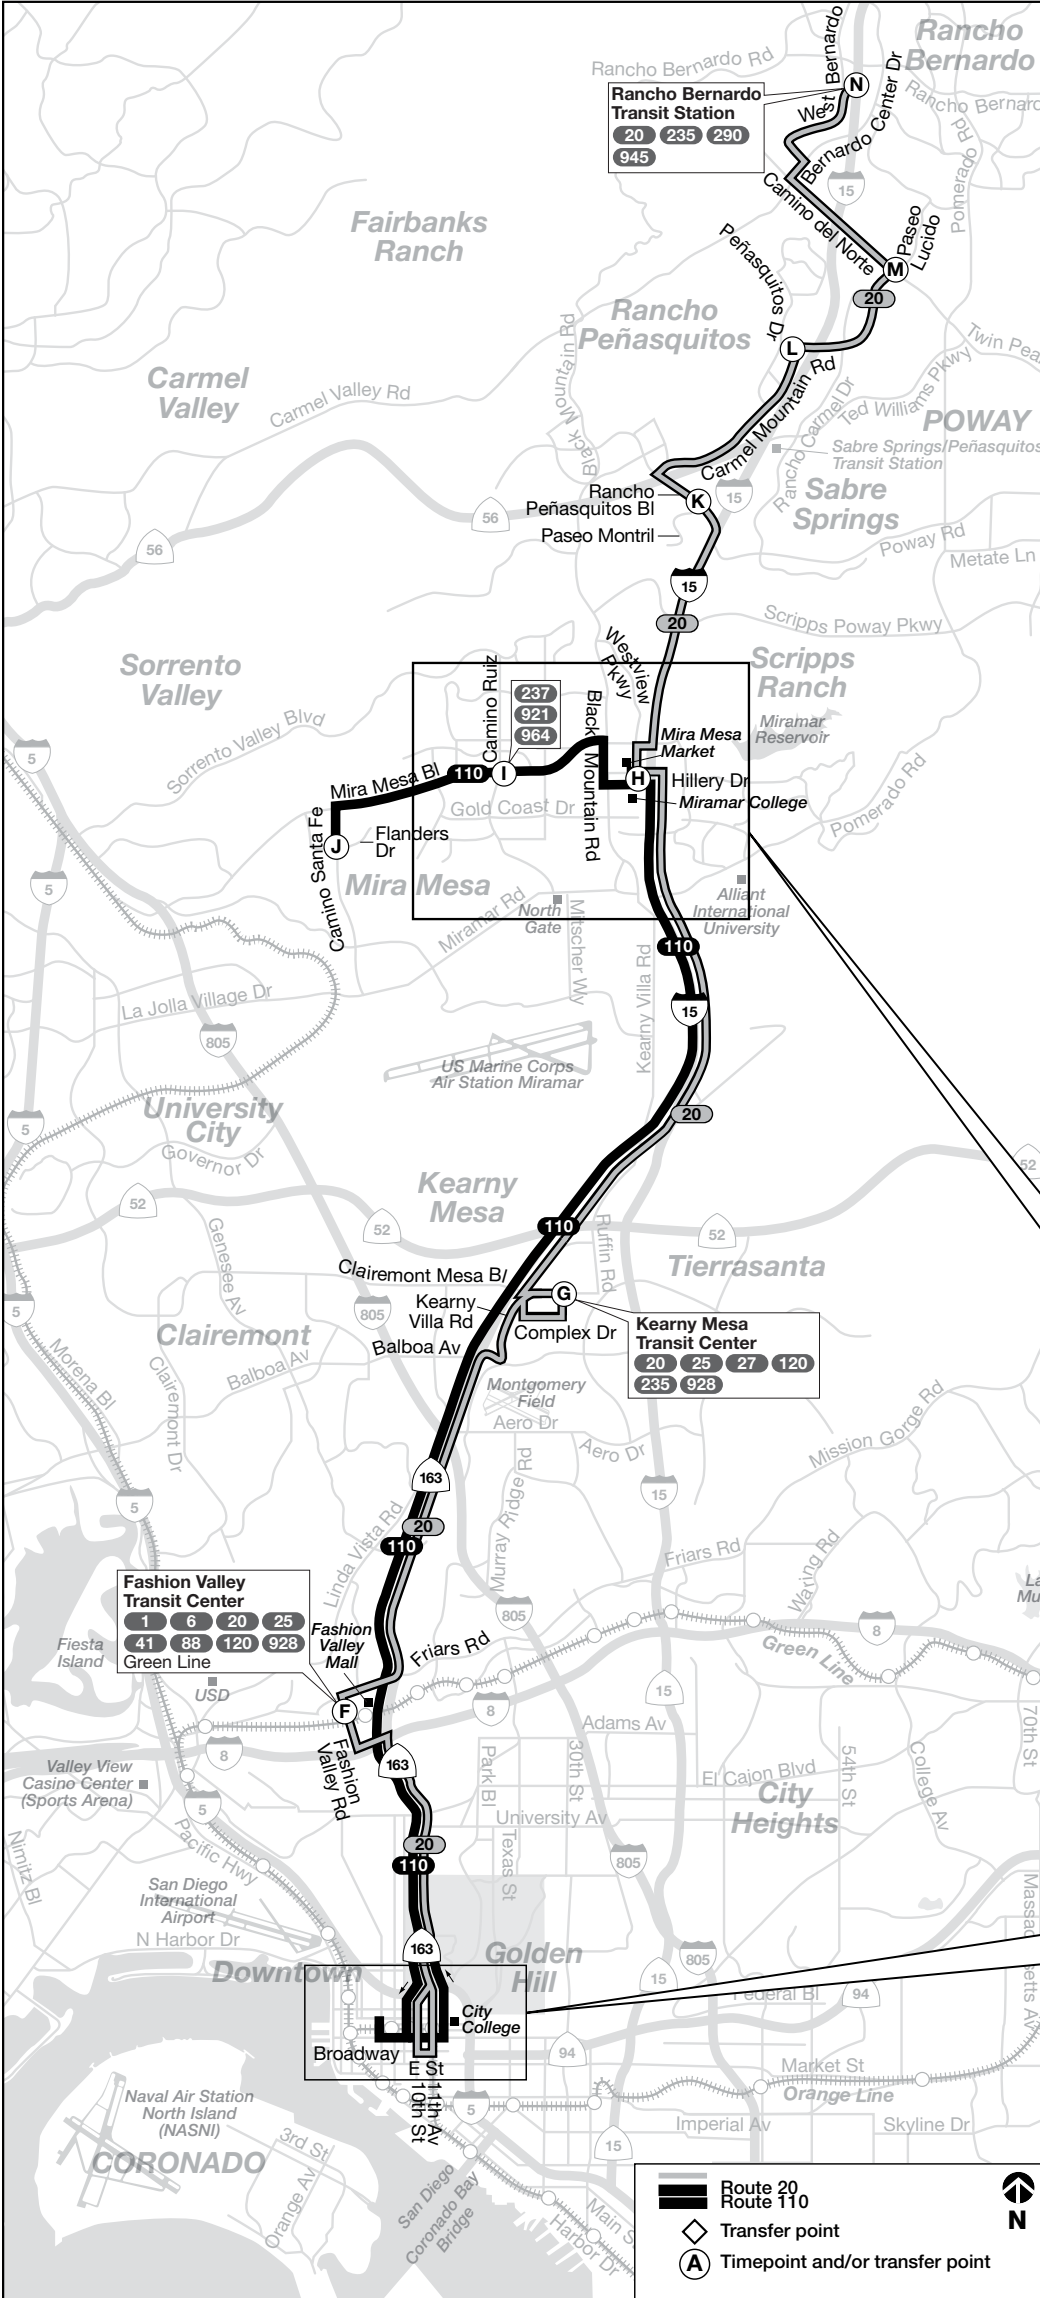

For MTS online trip planning
Planificación de viajes por Internet sdmts.com

For more information on riding MTS services, pick up a Rider's Guide on a bus or at the Transit Store, or visit sdmts.com.

Para obtener más información sobre el uso de los servicios de MTS, recoja un 'Rider's Guide' en un autobús o en la Transit Store, o visita a sdmts.com.

Thank you for riding MTS! ¡Gracias por viajar con MTS!

Effective SEPTEMBER 1, 2021

20

**Downtown –
Rancho Bernardo
Station** via Fashion Valley

110

**Downtown –
Mira Mesa Express**
via I-15 / Hwy 163

DESTINATIONS

- City College
- Downtown Courthouses (110)
- Fashion Valley Mall (20)
- Miramar College
- Mira Mesa Market

TROLLEY CONNECTIONS

- City College
- Fashion Valley (20)

09/21

sdmts.com

Route Alerts, Updated Schedules,
Connections & More

Alternative formats available upon request. Please call: (619) 557-4555 / Formato alternativo disponible al preguntar. Favor de llamar: (619) 557-4555