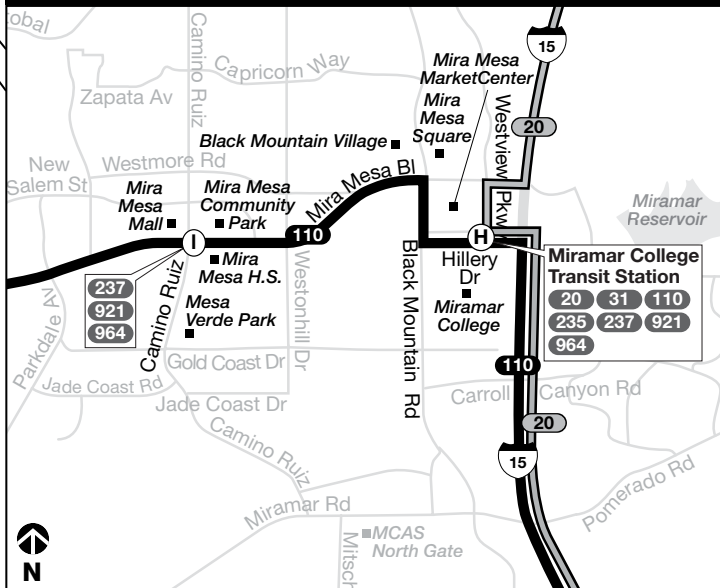

Mira Mesa detail