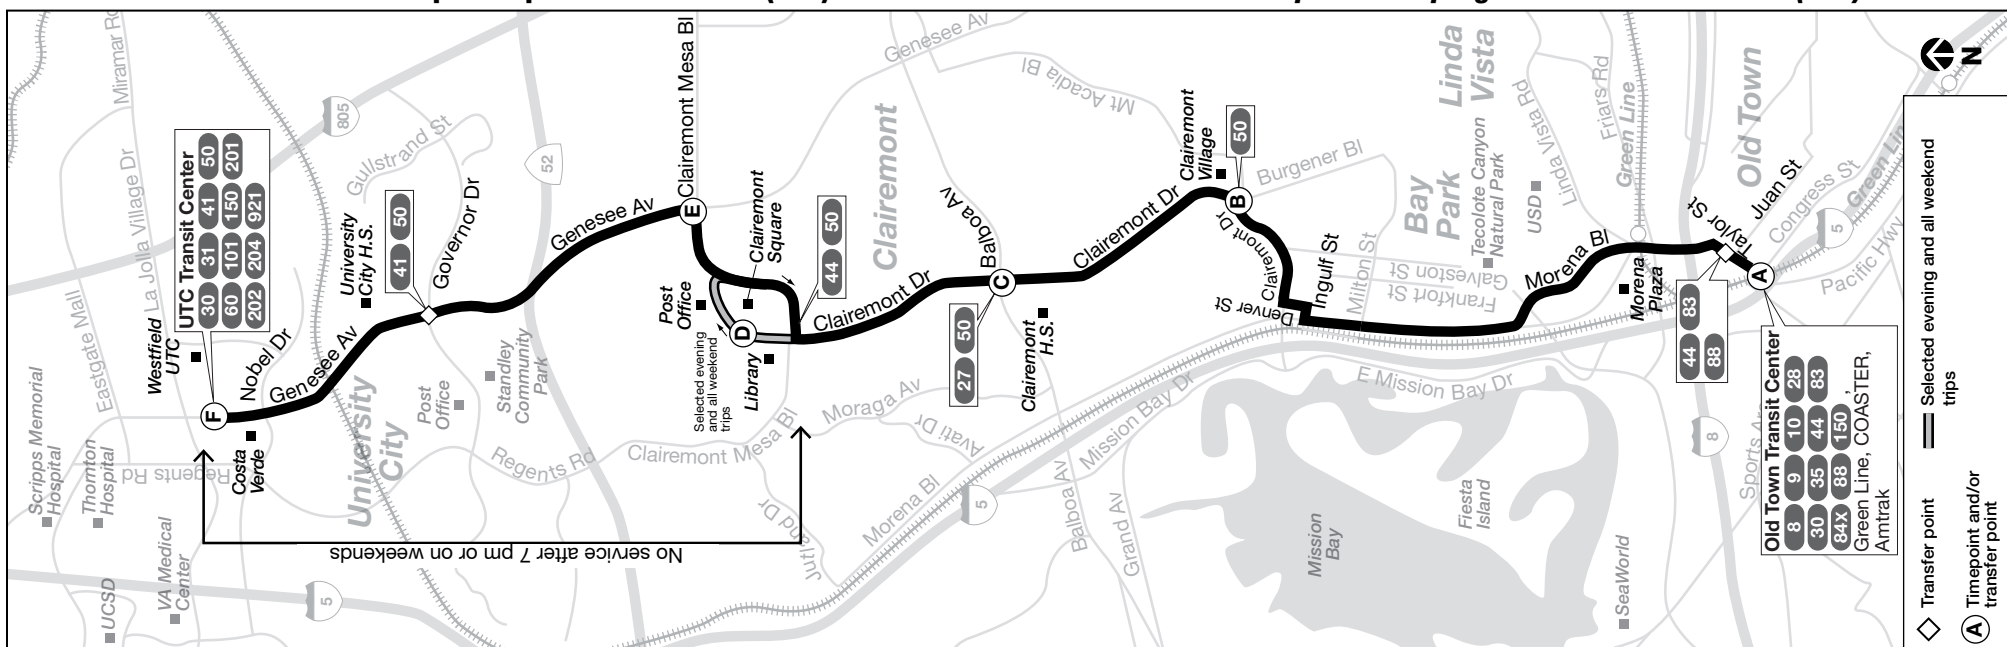

MTS Information & Trip Planning MTS Información y planeo de viaje	511 or/ó (619) 233-3004
TTY/TDD (teletype for hearing impaired) Teletipo para sordos	(619) 234-5005 or/ó (888) 722-4889
InfoExpress (24-hour info via Touch-Tone phone) Información las 24 horas (vía teléfono de teclas)	(619) 685-4900
Customer Service / Suggestions Servicio al cliente / Sugerencias	(619) 557-4555
MTS Security MTS Seguridad	(619) 595-4960
Lost & Found Objetos extraviados	(619) 233-3004
Transit Store	(619) 234-1060 12th & Imperial Transit Center M-F 8am-5pm
For MTS online trip planning Planificación de viajes por Internet	sdmts.com

For more information on riding MTS services, pick up a Rider's Guide on a bus or at the Transit Store, or visit sdmts.com.

Para obtener más información sobre el uso de los servicios de MTS, recoja un 'Rider's Guide' en un autobús o en la Transit Store, o visita sdmts.com.

Thank you for riding MTS! ¡Gracias por viajar con MTS!

Effective SEPTEMBER 1, 2021

105

Old Town – UTC

via Morena Boulevard / Clairemont Drive

DESTINATIONS

- Bay Park
- Clairemont High School
- Clairemont Square
- University City High School

TROLLEY CONNECTIONS

- Old Town

09/21

sdmts.com

Route Alerts, Updated Schedules,
Connections & More

Alternative formats available upon request. Please call: (619) 557-4555 / Formato alternativo disponible al preguntar. Favor de llamar: (619) 557-4555

The schedules and other information shown in this timetable are subject to change. MTS does not assume responsibility for errors in timetables nor for any inconvenience caused by delayed buses. Los horarios e información que se indican en este itinerario están sujetos a cambios. MTS no asume responsabilidad por errores en los itinerarios, ni por ningún perjuicio que se origine por los autobuses demorados.