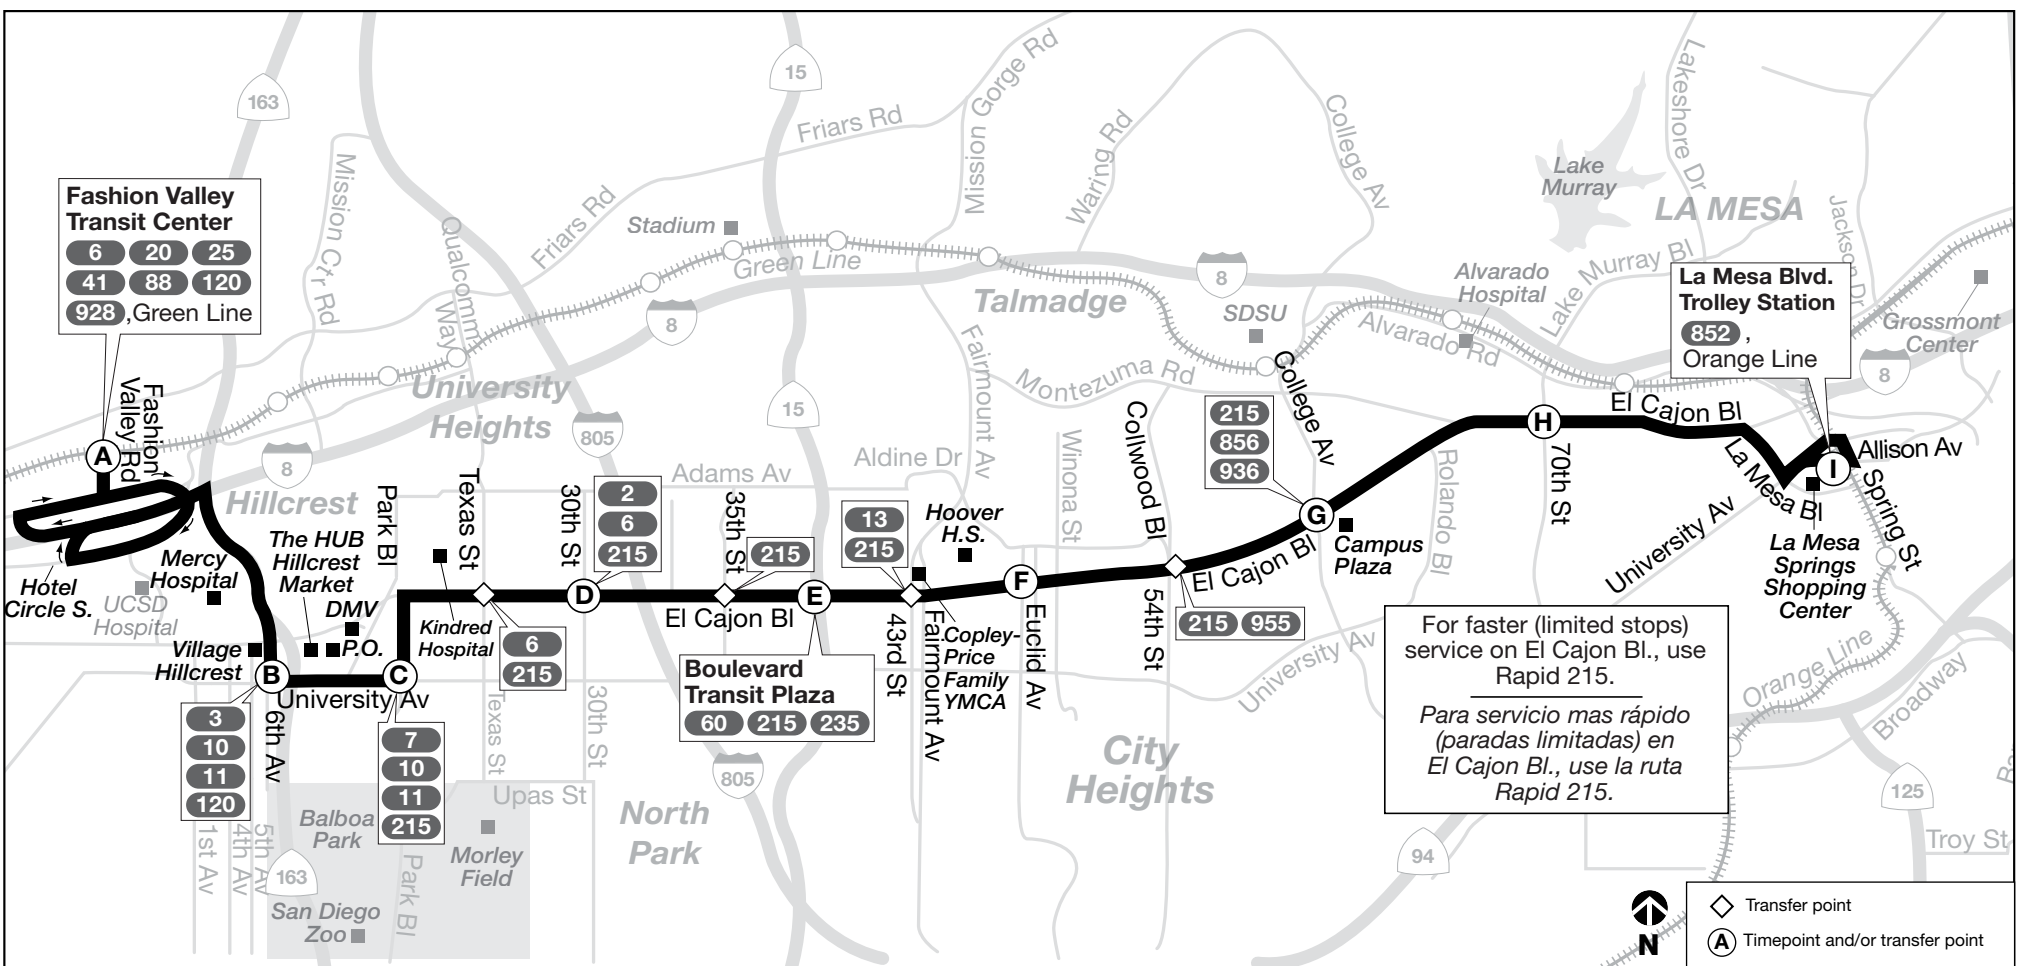

For MTS online trip planning Planificación de viajes por Internet sdmts.com

For more information on riding MTS services, pick up a Rider's Guide on a bus or at the Transit Store, or visit sdmts.com.

Para obtener más información sobre el uso de los servicios de MTS, recoja un 'Rider's Guide' en un autobús o en la Transit Store, o visita a sdmts.com.

Thank you for riding MTS! ¡Gracias por viajar con MTS!

1

Fashion Valley Transit Center – Downtown La Mesa via El Cajon Boulevard

DESTINATIONS

- Campus Plaza
- Copley-Price Family YMCA
- Hillcrest DMV
- Hoover High School
- The HUB Hillcrest Market

TROLLEY CONNECTIONS

- La Mesa Boulevard
- Fashion Valley

sdmts.com
Route Alerts, Updated Schedules, Connections & More

Alternative formats available upon request. Please call: (619) 557-4555 / Formato alternativo disponible al preguntar. Favor de llamar: (619) 557-4555

A Saturday or Sunday schedule will be operated on the following holidays and observed holidays >>> New Year's Day, Presidents' Day, Memorial Day, Independence Day, Labor Day, Thanksgiving, Christmas

Route 1 – Sunday / domingo

Fashion Valley Transit Ctr. DEPART	University Av. & 6th Av.	Park Bl. & University Av.	El Cajon Bl. & 30th St.	El Cajon Bl. & I-15	El Cajon Bl. & Euclid Av.	El Cajon Bl. & College Av.	El Cajon Bl. & 70th St.	La Mesa Bl. Trolley Station ARRIVE
6:16a	6:22a	6:27a	6:33a	6:39a	6:45a	6:52a	6:57a	7:06a
7:10	7:16	7:22	7:29	7:36	7:43	7:50	7:56	8:06
8:10	8:16	8:22	8:29	8:36	8:43	8:50	8:56	9:06
8:37	8:43	8:50	8:57	9:04	9:11	9:19	9:25	9:35
9:07	9:13	9:20	9:27	9:34	9:41	9:49	9:55	10:05
9:37	9:43	9:50	9:57	10:04	10:11	10:19	10:25	10:35
10:07	10:13	10:20	10:28	10:35	10:43	10:51	10:58	11:08
10:40	10:47	10:54	11:02	11:09	11:17	11:26	11:34	11:45
11:10	11:17	11:24	11:32	11:39	11:47	11:56	12:04p	12:15p
11:40	11:47	11:54	12:02p	12:09p	12:17p	12:26p	12:34	12:45
12:08p	12:16p	12:24p	12:33	12:41	12:49	12:58	1:06	1:17
12:38	12:46	12:54	1:03	1:11	1:19	1:28	1:36	1:47
1:08	1:16	1:24	1:33	1:41	1:49	1:58	2:06	2:17
1:38	1:46	1:54	2:03	2:11	2:19	2:28	2:36	2:47
2:08	2:16	2:24	2:33	2:41	2:49	2:58	3:06	3:17
2:38	2:46	2:54	3:03	3:11	3:19	3:28	3:36	3:47
3:08	3:16	3:24	3:33	3:41	3:49	3:58	4:06	4:17
3:38	3:46	3:54	4:03	4:11	4:19	4:28	4:36	4:47
4:08	4:16	4:24	4:33	4:41	4:49	4:58	5:06	5:17
4:38	4:46	4:54	5:03	5:11	5:19	5:28	5:36	5:47
5:08	5:16	5:24	5:33	5:41	5:49	5:58	6:06	6:17
5:40	5:48	5:56	6:05	6:13	6:21	6:29	6:36	6:47
6:10	6:18	6:26	6:35	6:43	6:50	6:57	7:04	7:14
6:40	6:48	6:56	7:05	7:13	7:20	7:27	7:34	7:44
7:10	7:17	7:25	7:34	7:41	7:48	7:55	8:02	8:12
8:12	8:19	8:26	8:35	8:41	8:48	8:55	9:01	9:10