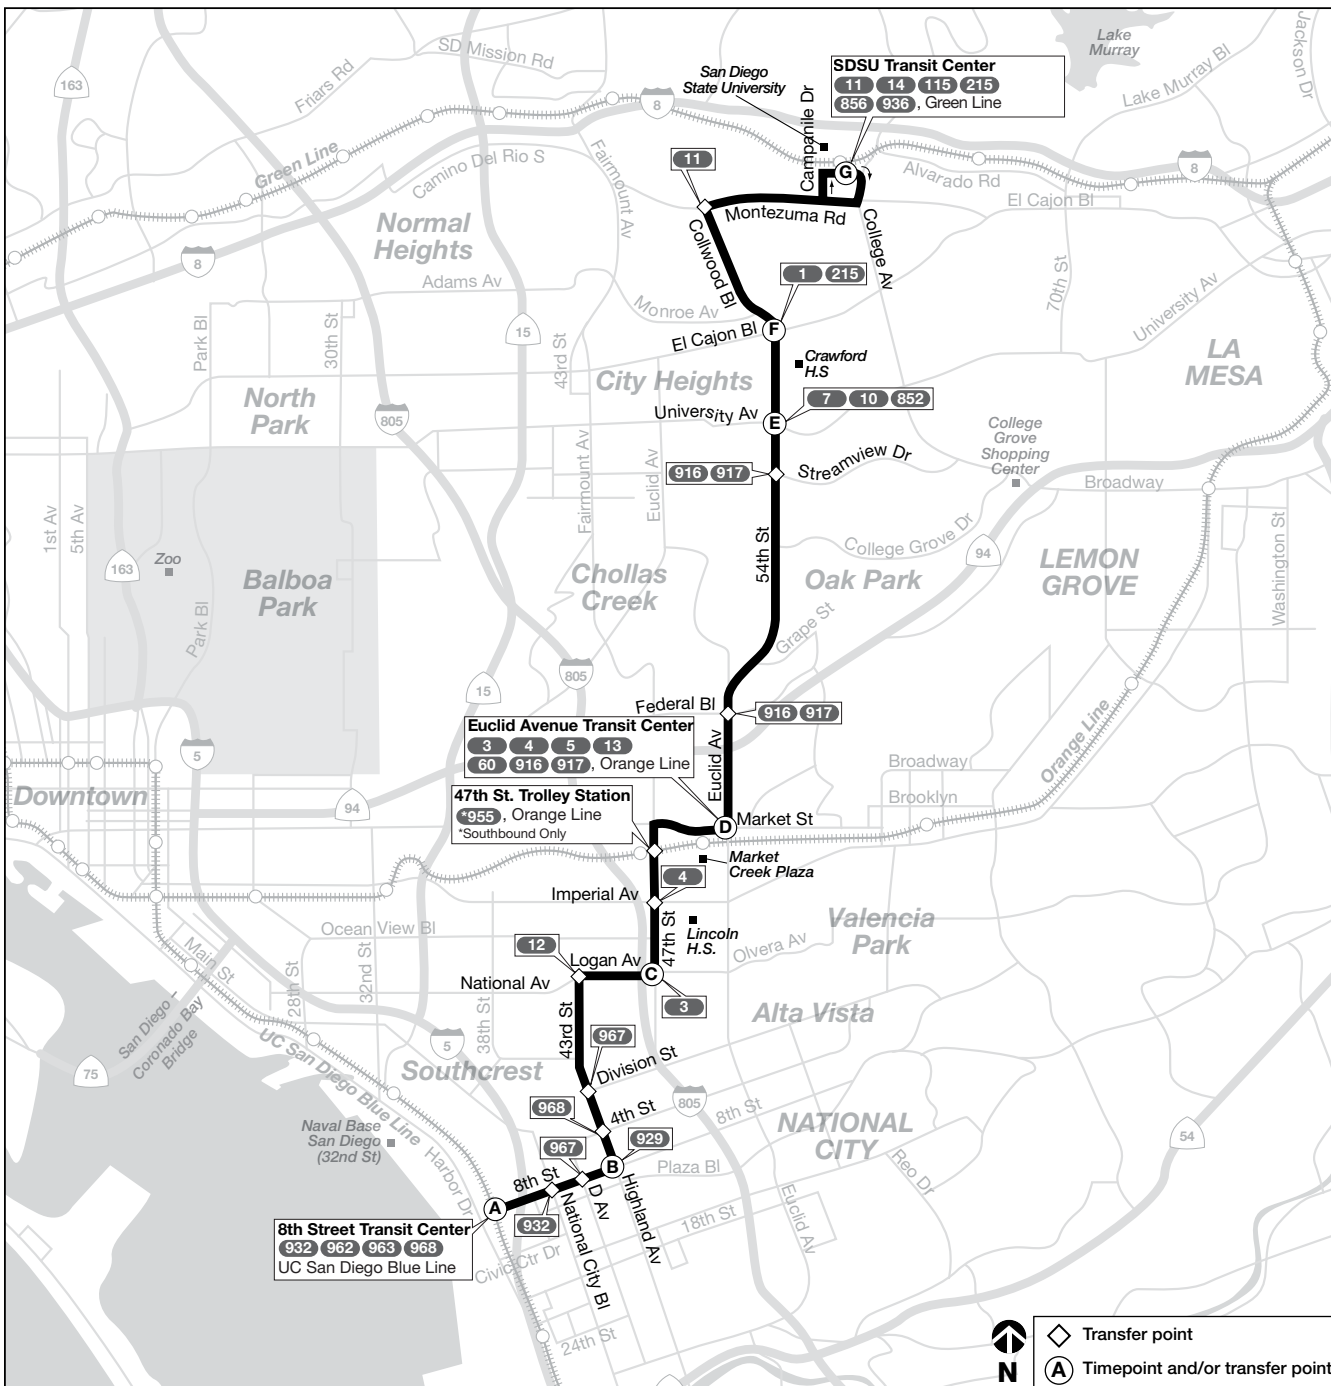

For more information on riding MTS services, pick up a Rider's Guide on a bus or at the Transit Store, or visit sdmts.com.

Para obtener más información sobre el uso de los servicios de MTS, recoja un 'Rider's Guide' en un autobús o en la Transit Store, o visita a sdmts.com.

Thank you for riding MTS! ¡Gracias por viajar con MTS!

Effective JANUARY 30, 2022

955

8th St. Transit Center – SDSU
via 43rd St. / Euclid Avenue Transit Center / 54th St.

DESTINATIONS

- 54th Street
- Crawford High School
- Euclid Av. Transit Center
- Lincoln High School
- Market Creek Plaza
- San Diego State University
- South 43rd Street

TROLLEY CONNECTIONS

- 8th St.
- Euclid Avenue
- SDSU

sdmts.com

Route Alerts, Updated Schedules,
Connections & More

Alternative formats available upon request. Please call: (619) 557-4555 / Formato alternativo disponible al preguntar. Favor de llamar: (619) 557-4555

PRONTO

Always get the best fare!

¡Obtén siempre la mejor tarifa!

Get the Card.
Descarga la tarjeta.

Trolley ticket machines
(cash, credit or debit)
Máquinas expendedoras de boletos
(efectivo, tarjeta de crédito o débito)

Retail outlets
Establecimientos comerciales

Transit Store: 12th & Imperial Transit Center
Tienda Transit Store: Centro de Transporte 12th & Imperial

Get the app.
Descarga la aplicación.

Download on the
App Store

GET IT ON
Google Play

619-595-5636
RidePRONTO.com

The schedules and other information shown in this timetable are subject to change. MTS does not assume responsibility for errors in timetables nor for any inconvenience caused by delayed buses.
Los horarios e información que se indican en este itinerario están sujetos a cambios. MTS no asume responsabilidad por errores en los itinerarios, ni por ningún perjuicio que se origine por los autobuses demorados.

Route 955 – Sunday / domingo

National City ➔ Oak Park ➔ SDSU

(A) 8th St. Transit Center DEPART	(B) Highland Av. & 8th St.	(C) 47th St. & Logan Av.	(D) Euclid Av. Transit Center	(E) 54th St. & University Av.	(F) 54th St. & El Cajon Bl.	(G) SDSU Transit Center ARRIVE
6:39a	6:44a	6:53a	6:00a	6:11a	6:14a	6:22a
7:39	7:44	7:54	7:00	7:11	7:14	7:22
8:26	8:32	8:42	8:01	8:13	8:16	8:24
9:24	9:30	9:40	8:49	9:01	9:04	9:12
9:54	10:00	10:10	9:47	9:59	10:02	10:10
10:24	10:30	10:40	10:17	10:29	10:32	10:40
10:54	11:00	11:10	10:47	10:59	11:02	11:10
11:24	11:30	11:40	11:17	11:29	11:32	11:40
11:54	12:00p	12:10p	11:47	11:59	12:02p	12:10p
12:22p	12:28	12:39	12:17p	12:29p	12:32	12:40
12:52	12:58	1:09	12:46	12:58	1:01	1:10
1:22	1:28	1:39	1:16	1:28	1:31	1:40
1:52	1:58	2:09	1:46	1:58	2:01	2:10
2:22	2:28	2:39	2:16	2:28	2:31	2:40
2:50	2:57	3:08	2:46	2:58	3:01	3:10
3:20	3:27	3:38	3:16	3:28	3:31	3:40
3:50	3:57	4:08	3:46	3:58	4:01	4:10
4:20	4:27	4:38	4:16	4:28	4:31	4:40
4:50	4:57	5:08	4:46	4:58	5:01	5:10
5:20	5:27	5:38	5:16	5:28	5:31	5:40
5:50	5:57	6:08	5:46	5:58	6:01	6:10
6:20	6:27	6:38	6:16	6:28	6:31	6:40
6:50	6:57	7:08	6:46	6:58	7:01	7:10
7:20	7:27	7:38	7:16	7:28	7:31	7:40
7:50	7:57	8:08	7:46	7:58	8:01	8:10
8:20	8:27	8:38	8:16	8:28	8:31	8:40
8:50	8:57	9:08	8:46	8:58	9:01	9:10

SDSU ➔ Oak Park ➔ National City