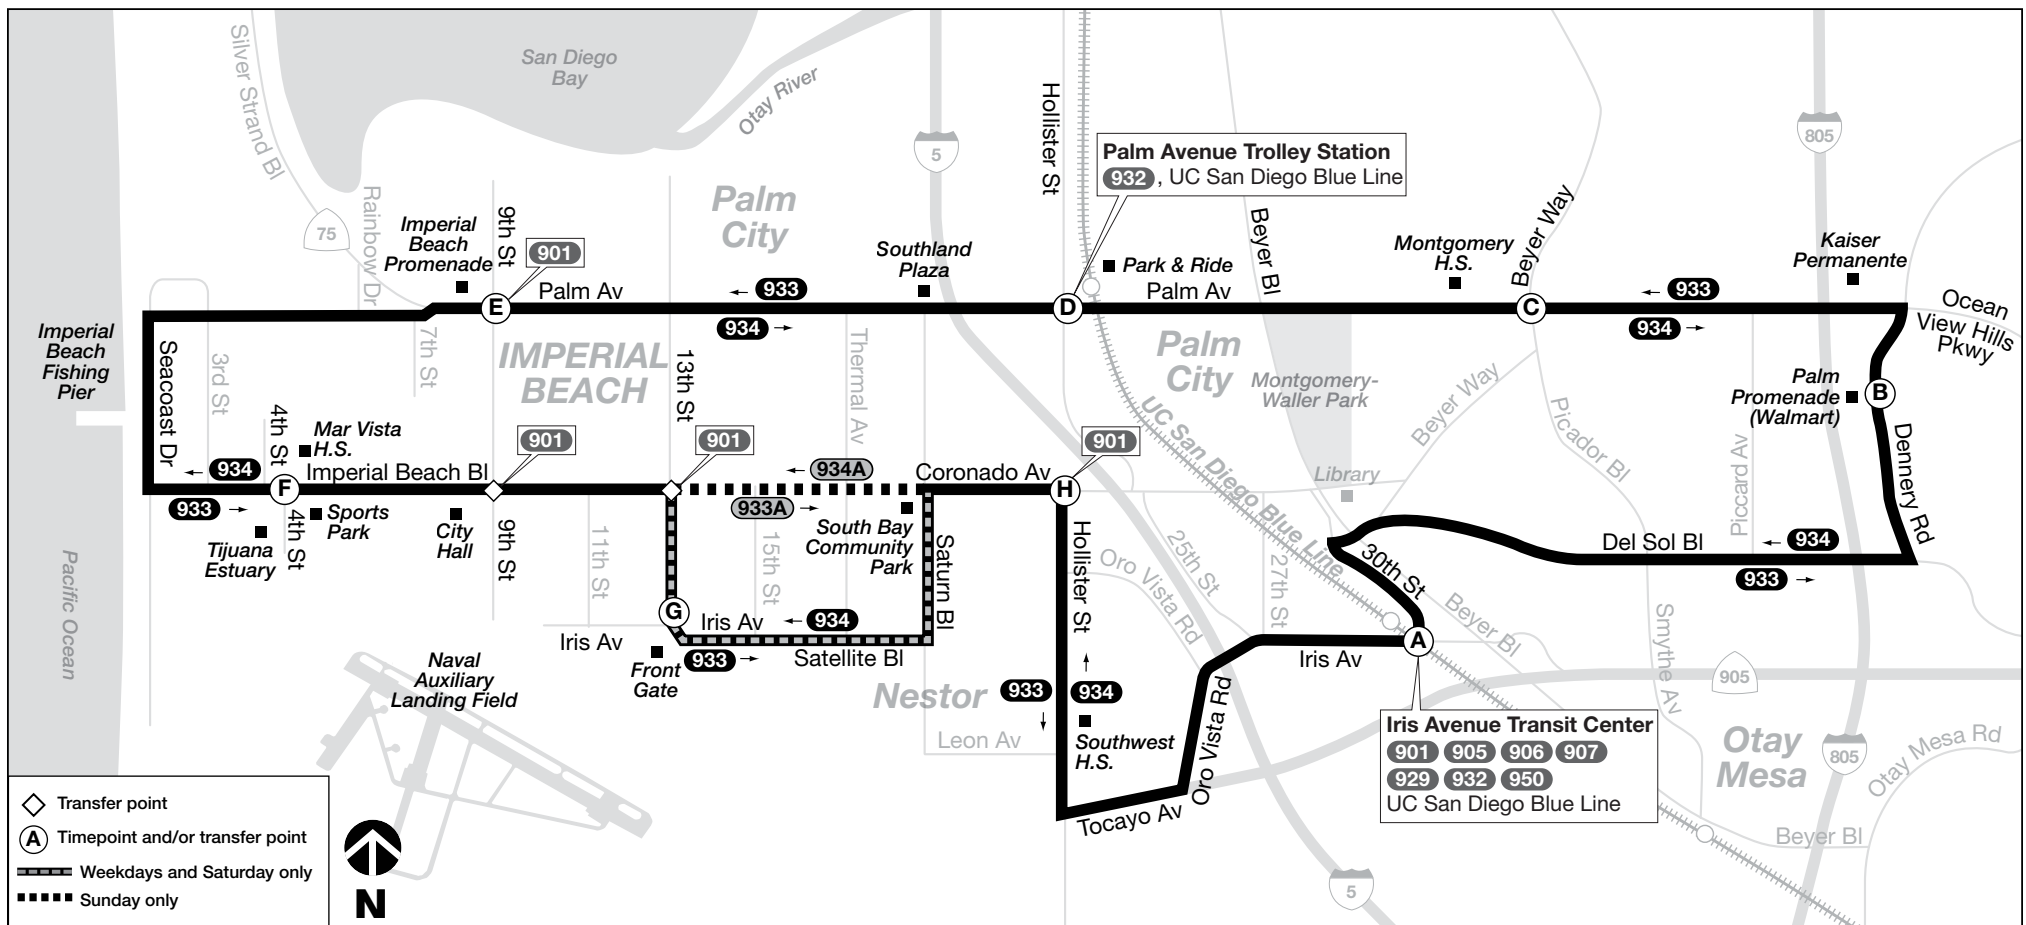

For more information on riding MTS services, pick up a Rider's Guide on a bus or at the Transit Store, or visit sdmts.com.

Para obtener más información sobre el uso de los servicios de MTS, recoja un 'Rider's Guide' en un autobús o en la Transit Store, o visita a sdmts.com.

Thank you for riding MTS! ¡Gracias por viajar con MTS!

Effective JANUARY 30, 2022

933 **934**

Iris Transit Center – Seacoast
via Imperial Beach Boulevard or Palm Avenue

DESTINATIONS

- Imperial Beach Pier
- Kaiser Permanente
- Mar Vista High School
- Montgomery High School
- Naval Auxiliary Landing Field
- Palm Promenade (Walmart)
- Southwest High School

TROLLEY CONNECTIONS

- Iris Avenue
- Palm Avenue

sdmts.com
Route Alerts, Updated Schedules,
Connections & More

Alternative formats available upon request. Please call: (619) 557-4555 / Formato alternativo disponible al preguntar. Favor de llamar: (619) 557-4555

The schedules and other information shown in this timetable are subject to change. MTS does not assume responsibility for errors in timetables nor for any inconvenience caused by delayed buses. Los horarios e información que se indican en este itinerario están sujetos a cambios. MTS no asume responsabilidad por errores en los itinerarios, ni por ningún perjuicio que se origine por los autobuses demorados.

A Saturday or Sunday schedule will be operated on the following holidays and observed holidays >>> New Year's Day, Presidents' Day, Memorial Day, Independence Day, Labor Day, Thanksgiving, Christmas
Se operará con horario de sábado o domingo durante los siguientes días festivos y feriados observados

Route 933A – Sunday / domingo

Otay Mesa ➔ Palm City ➔ Imperial Beach ➔ Nestor ➔ Otay Mesa

(A) Iris Ave. Transit Center	(B) Denney Rd. @ Walmart	(C) Palm Av. & Beyer Way	(D) Palm Av. Trolley Station	(E) Palm Av. & 9th St.	(F) Imperial Beach Bl. & 4th St.	(G) 13th St. & Iris Av.	(H) Coronado Av. & Hollister St.	(A) Iris Ave. Transit Center
DEPART	DEPART	DEPART	DEPART	DEPART	DEPART	DEPART	DEPART	ARRIVE
5:14a	5:23a	5:30a	5:35a	5:42a	5:49a	—	5:58a	6:08a
6:14	6:23	6:30	6:35	6:42	6:49	—	6:58	7:09
7:15	7:24	7:32	7:37	7:45	7:53	—	8:02	8:13
8:15	8:24	8:32	8:37	8:46	8:54	—	9:03	9:14
9:00	9:10	9:18	9:23	9:32	9:40	—	9:49	10:01
9:45	9:55	10:03	10:08	10:17	10:25	—	10:34	10:46
10:15	10:25	10:33	10:38	10:47	10:55	—	11:04	11:16
10:45	10:55	11:03	11:08	11:17	11:25	—	11:34	11:46
11:14	11:24	11:32	11:37	11:46	11:54	—	12:04p	12:16p
11:43	11:53	12:01p	12:06p	12:15p	12:24p	—	12:34	12:46
12:13p	12:23p	12:31	12:36	12:45	12:54	—	1:04	1:16
12:43	12:53	1:01	1:06	1:15	1:24	—	1:34	1:46
1:13	1:23	1:31	1:36	1:45	1:54	—	2:04	2:16
1:45	1:56	2:04	2:09	2:19	2:28	—	2:38	2:50
2:14	2:25	2:34	2:39	2:49	2:58	—	3:08	3:21
2:44	2:55	3:04	3:09	3:19	3:28	—	3:38	3:51
3:14	3:25	3:34	3:39	3:49	3:58	—	4:08	4:21
3:44	3:55	4:04	4:09	4:19	4:28	—	4:37	4:50
4:14	4:25	4:34	4:39	4:49	4:58	—	5:07	5:20
5:15	5:26	5:35	5:40	5:50	5:59	—	6:08	6:20
6:29	6:39	6:47	6:52	7:02	7:10	—	7:19	7:30
7:31	7:41	7:48	7:53	8:01	8:09	—	8:18	8:28
8:28	8:38	8:45	8:50	8:57	9:05	—	9:14	9:24