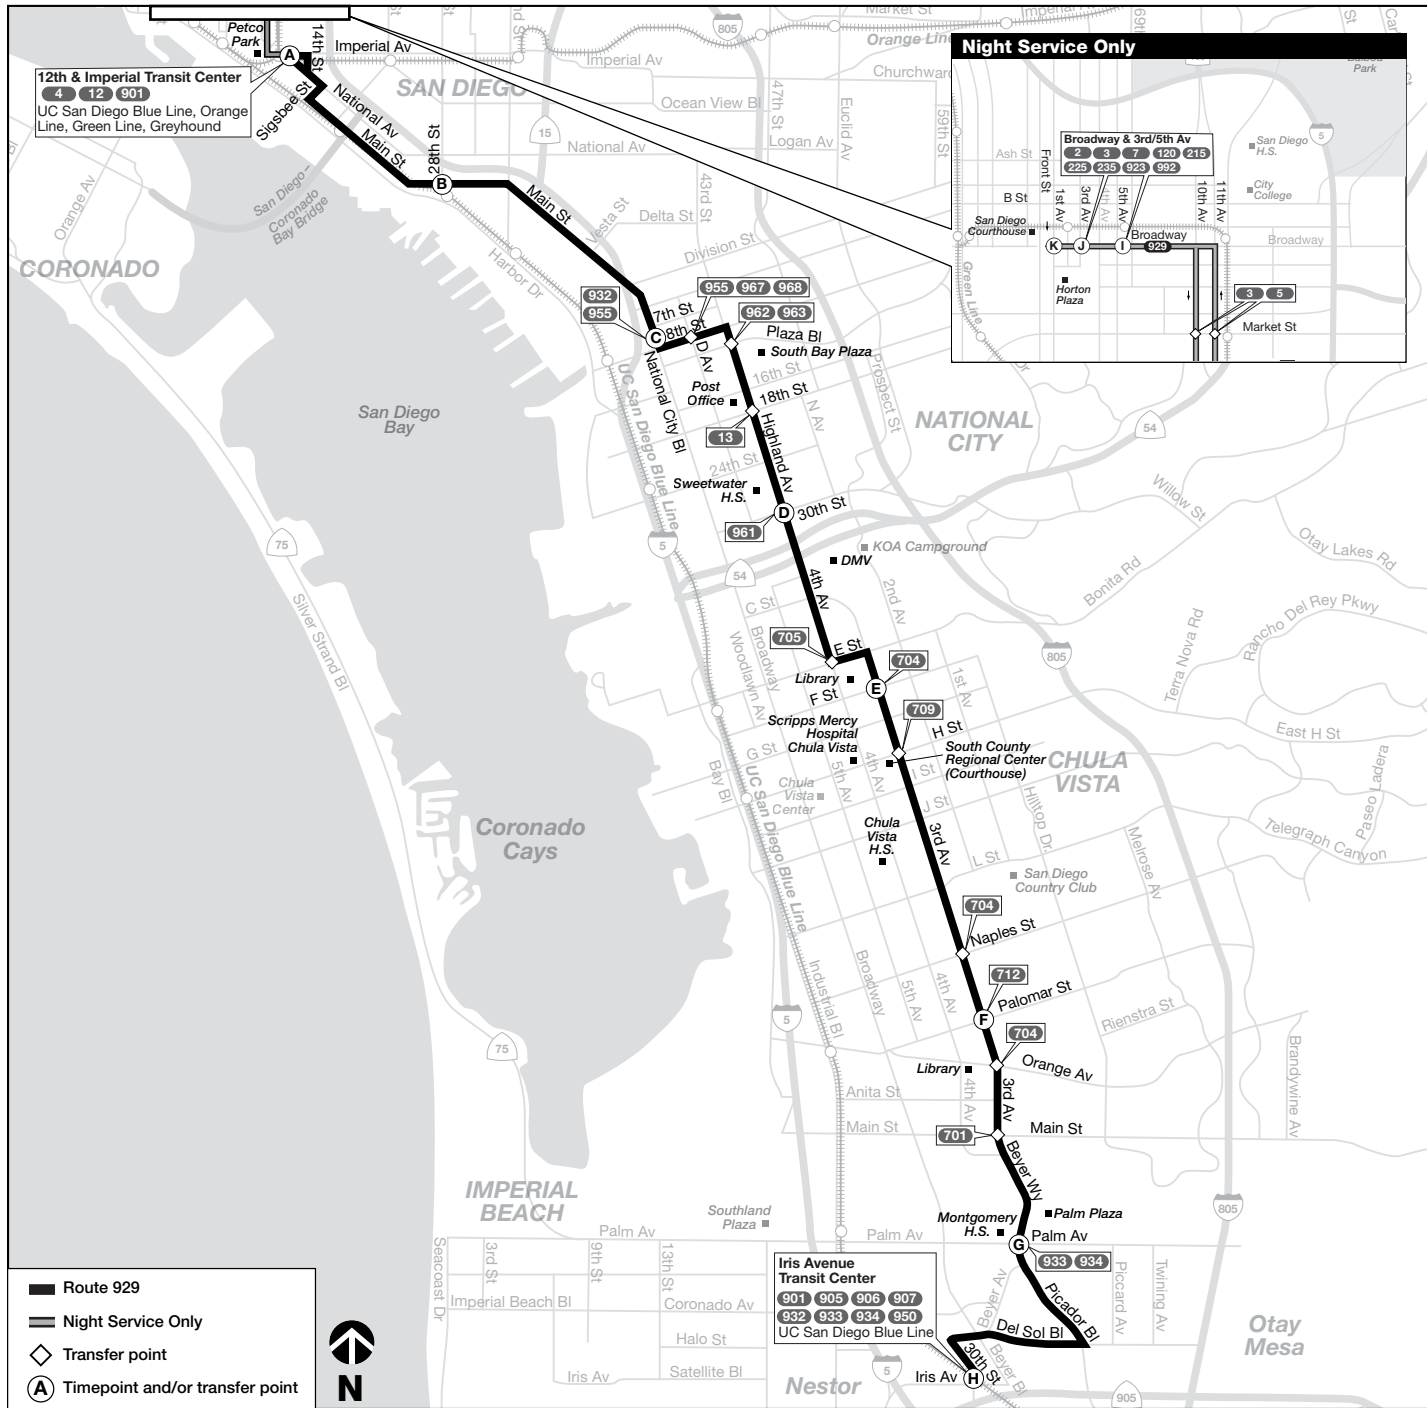

For more information on riding MTS services, pick up a Rider's Guide on a bus or at the Transit Store, or visit sdmts.com.

Para obtener más información sobre el uso de los servicios de MTS, recoja un 'Rider's Guide' en un autobús o en la Transit Store, o visita a sdmts.com.

Thank you for riding MTS! ¡Gracias por viajar con MTS!

929

12th & Imperial Transit Center – Iris Avenue Transit Center
via Highland Avenue / 3rd Avenue

DESTINATIONS

- Montgomery High School
- PETCO Park
- South County Regional Center (Courthouse)
- Sweetwater High School

TROLLEY CONNECTIONS

- 12th & Imperial
- Iris Avenue

sdmts.com

Route Alerts, Updated Schedules, Connections & More

Alternative formats available upon request. Please call: (619) 557-4555 / Formato alternativo disponible al preguntar. Favor de llamar: (619) 557-4555

PRONTO

Always get the best fare!

¡Obtén siempre la mejor tarifa!

Get the Card.

Descarga la tarjeta.

Trolley ticket machines (cash, credit or debit)
Máquinas expendedoras de boletos (efectivo, tarjeta de crédito o débito)

Retail outlets
Establecimientos comerciales

Transit Store: 12th & Imperial Transit Center
Tienda Transit Store: Centro de Transporte 12th & Imperial

Get the app.

Descarga la aplicación.

619-595-5636
RidePRONTO.com

The schedules and other information shown in this timetable are subject to change. MTS does not assume responsibility for errors in timetables nor for any inconvenience caused by delayed buses.

Los horarios e información que se indican en este itinerario están sujetos a cambios. MTS no asume responsabilidad por errores en los itinerarios, ni por ningún perjuicio que se origine por los autobuses demorados.

Route 929 – Sunday / domingo

Otay/Nestor → Chula Vista → National City → Downtown