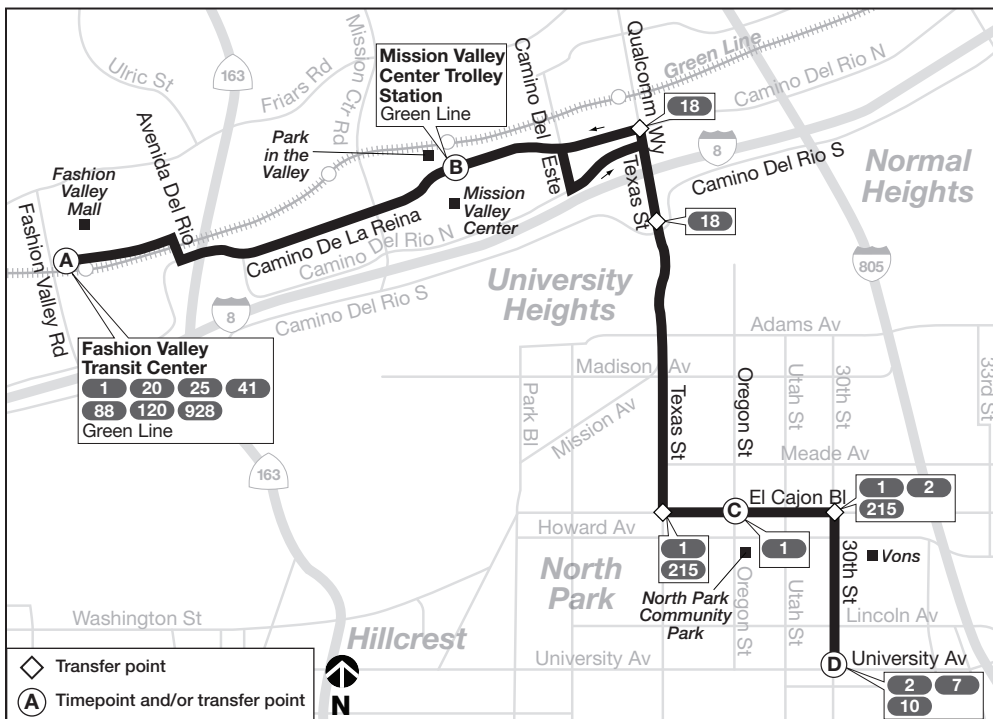

For more information, visit: / Para más información, visite: sdmts.com/fares

DIRECTORY / Directorio

MTS Information & Trip Planning MTS Información y planeo de viaje	511 or/ó (619) 233-3004
TTY/TDD (teletype for hearing impaired) Teletipo para sordos	(619) 234-5005 or/ó (888) 722-4889
InfoExpress (24-hour info via Touch-Tone phone) Información las 24 horas (via teléfono de teclas)	(619) 685-4900
Customer Service / Suggestions Servicio al cliente / Sugerencias	(619) 557-4555
MTS Security MTS Seguridad	(619) 595-4960
Lost & Found Objetos extraviados	(619) 233-3004
Transit Store 12th & Imperial Transit Center M-F 8am-5pm	(619) 234-1060
For MTS online trip planning Planificación de viajes por Internet	sdmts.com

For more information on riding MTS services, pick up a Rider's Guide on a bus or at the Transit Store, or visit sdmts.com.

Para obtener más información sobre el uso de los servicios de MTS, recoja un 'Rider's Guide' en un autobús o en la Transit Store, o visita sdmts.com.

Thank you for riding MTS! ¡Gracias por viajar con MTS!

Effective JANUARY 30, 2022

Fashion Valley – North Park via Mission Valley

DESTINATIONS

- Fashion Valley Mall
- Mission Valley Center
- North Park Community Park
- Park in the Valley

TROLLEY CONNECTIONS

- Fashion Valley
- Mission Valley Center

01/22

sdmts.com

Route Alerts, Updated Schedules, Connections & More

Route 6 – Sunday / domingo

Mission Valley ➔ North Park

(A) Fashion Valley Transit Center DEPART	(B) Mission Valley Center	(C) El Cajon Bl. & Oregon St.	(D) 30th St. & University Av. ARRIVE
9:37a	9:44a	9:53a	10:00a
10:07	10:14	10:23	10:30
10:37	10:45	10:54	11:02
11:06	11:14	11:23	11:31
11:37	11:45	11:55	12:03p
12:07p	12:15p	12:26p	12:34
12:37	12:45	12:56	1:04
1:07	1:15	1:26	1:34
1:37	1:45	1:56	2:04
2:07	2:15	2:26	2:34
2:37	2:45	2:56	3:04
3:07	3:15	3:26	3:34
3:37	3:45	3:56	4:04
4:07	4:15	4:26	4:34
4:37	4:45	4:56	5:04
5:07	5:15	5:26	5:34
5:37	5:45	5:56	6:04
6:07	6:15	6:25	6:33
7:09	7:17	7:26	7:33
8:07	8:15	8:24	8:31

North Park ➔ Mission Valley

(D) 30th St. & University Av. DEPART	(C) El Cajon Bl. & Oregon St.	(B) Park in the Valley	(A) Fashion Valley Transit Center ARRIVE
7:34a	7:39a	7:48a	7:55a
8:14	8:19	8:28	8:35
9:00	9:05	9:15	9:22
9:30	9:35	9:45	9:52
10:02	10:07	10:17	10:25
10:35	10:40	10:50	10:58
11:05	11:10	11:20	11:28
11:35	11:40	11:51	11:59
12:05p	12:10p	12:21p	12:29p
12:36	12:41	12:52	1:00
1:06	1:11	1:22	1:30
1:36	1:41	1:52	2:00
2:06	2:11	2:22	2:30
2:36	2:41	2:52	3:00
3:06	3:11	3:22	3:30
3:36	3:41	3:52	4:00
4:06	4:11	4:22	4:30
4:36	4:41	4:52	5:00
5:06	5:11	5:22	5:30
5:36	5:41	5:52	6:00
6:37	6:42	6:52	7:00
7:35	7:40	7:49	7:57