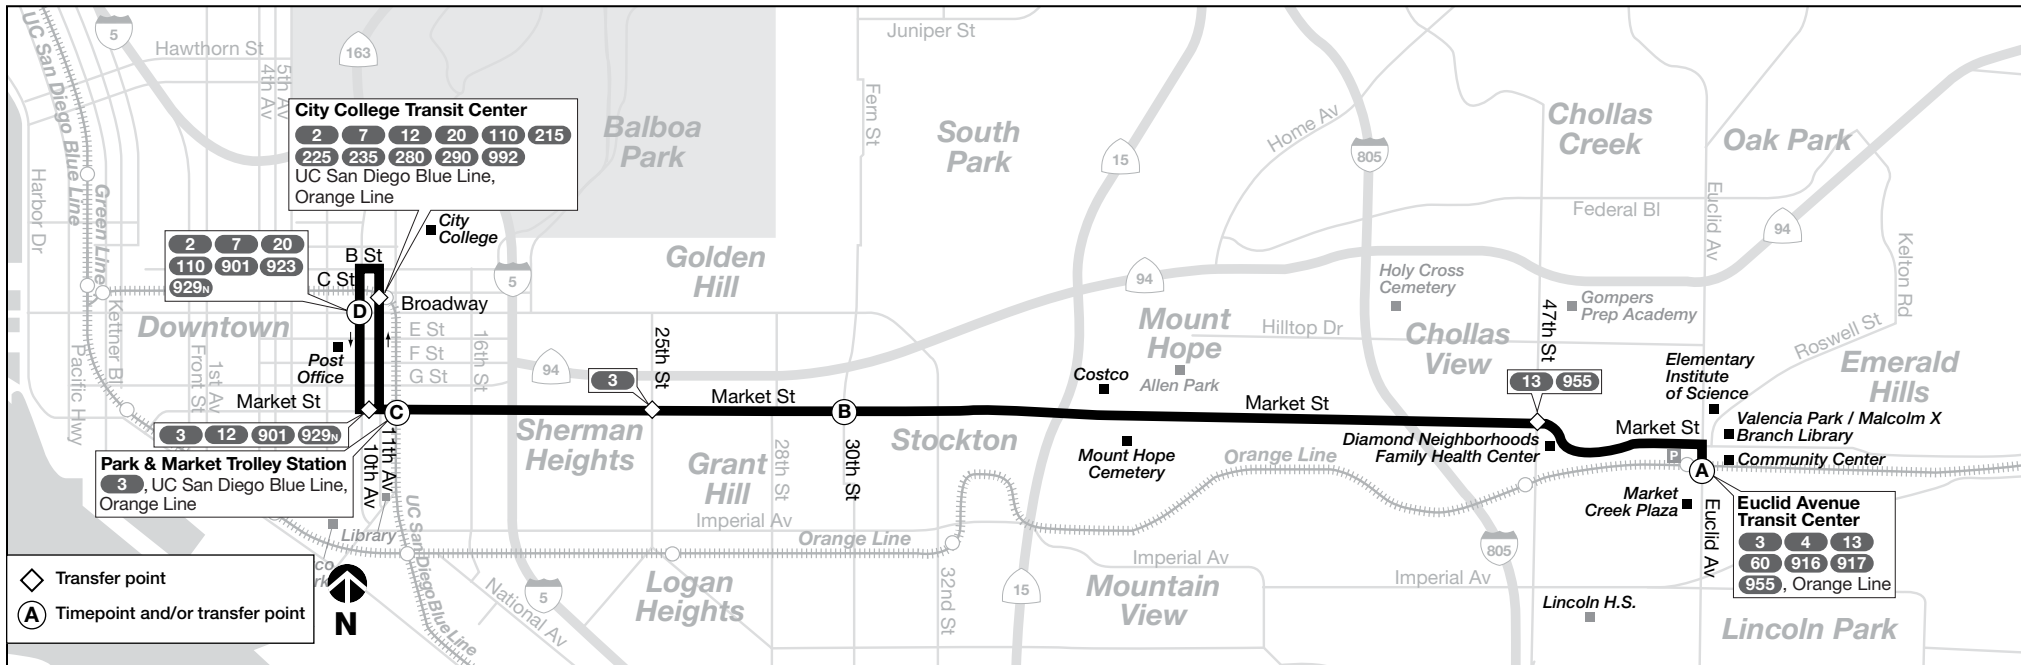

For more information on riding MTS services, pick up a Rider's Guide on a bus or at the Transit Store, or visit sdmts.com.

Para obtener más información sobre el uso de los servicios de MTS, recoja un 'Rider's Guide' en un autobús o en la Transit Store, o visita a sdmts.com.

Thank you for riding MTS! ¡Gracias por viajar con MTS!

Effective JANUARY 30, 2022

5

Euclid Transit Center – Downtown via Market Street

DESTINATIONS

- City College Transit Center
- Market Creek Plaza
- Mt. Hope Cemetery
- Sherman Heights

TROLLEY CONNECTIONS

- Park & Market
- City College
- Euclid

01/22

sdmts.com

Route Alerts, Updated Schedules,
Connections & More

Alternative formats available upon request. Please call: (619) 557-4555 / Formato alternativo disponible al preguntar. Favor de llamar: (619) 557-4555

The schedules and other information shown in this timetable are subject to change. MTS does not assume responsibility for errors in timetables nor for any inconvenience caused by delayed buses. Los horarios e información que se indican en este itinerario están sujetos a cambios. MTS no asume responsabilidad por errores en los itinerarios, ni por ningún perjuicio que se origine por los autobuses demorados.