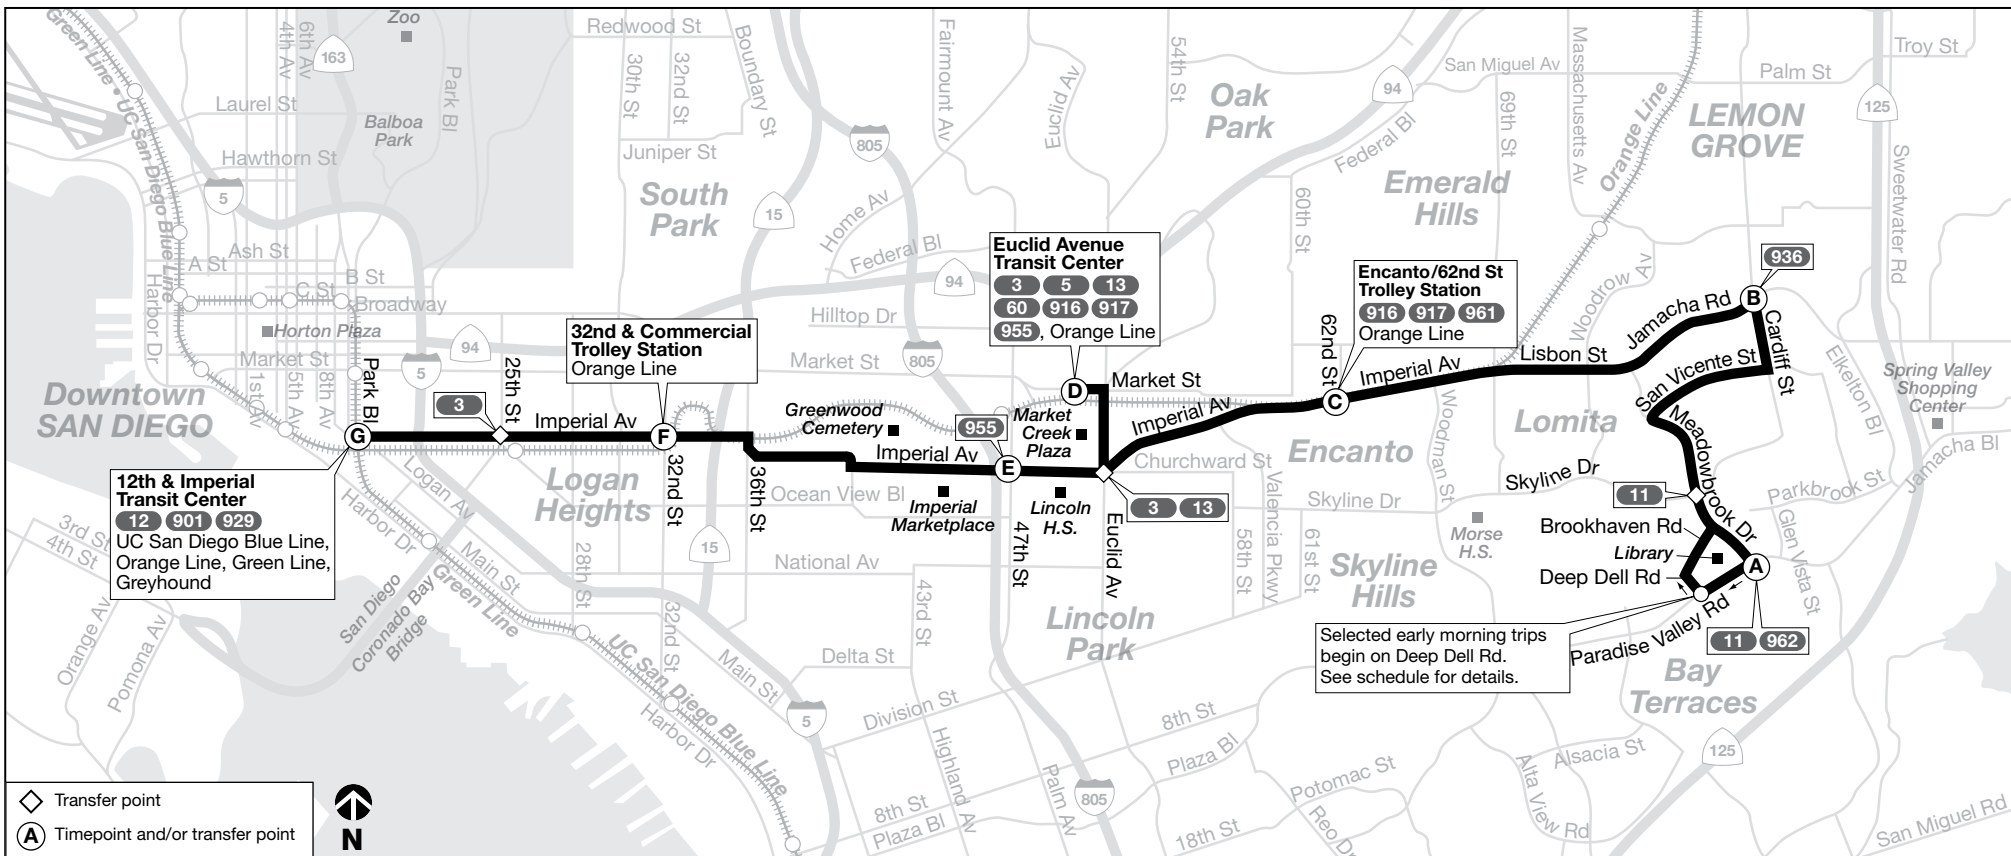

DIRECTORY / Directorio

MTS Information & Trip Planning MTS Información y planeo de viaje	511 or/ó (619) 233-3004
TTY/TDD (teletype for hearing impaired) Teletipo para sordos	(619) 234-5005 or/ó (888) 722-4889
InfoExpress (24-hour info via Touch-Tone phone) Información las 24 horas (vía teléfono de teclas)	(619) 685-4900
Customer Service / Suggestions Servicio al cliente / Sugerencias	(619) 557-4555
MTS Security MTS Seguridad	(619) 595-4960
Lost & Found Objetos extraviados	(619) 233-3004
Transit Store	(619) 234-1060 12th & Imperial Transit Center M-F 8am-5pm

For MTS online trip planning
Planificación de viajes por Internet sdmts.com

For more information on riding MTS services, pick up a Rider's Guide on a bus or at the Transit Store, or visit sdmts.com.

Para obtener más información sobre el uso de los servicios de MTS, recoja un 'Rider's Guide' en un autobús o en la Transit Store, o visita a sdmts.com.

Thank you for riding MTS! ¡Gracias por viajar con MTS!

Effective JANUARY 30, 2022

4

Lomita Village – 12th & Imperial
via Imperial Avenue

DESTINATIONS

- Imperial Marketplace
- Lincoln High School
- Market Creek Plaza
- Skyline Hills Library

TROLLEY CONNECTIONS

- 12th & Imperial
- 32nd & Commercial
- Euclid Avenue
- Encanto/62nd St.

01/22

sdmts.com

Route Alerts, Updated Schedules,
Connections & More

Alternative formats available upon request. Please call: (619) 557-4555 / Formato alternativo disponible al preguntar. Favor de llamar: (619) 557-4555

A Saturday or Sunday schedule will be operated on the following holidays and observed holidays
Se operará con horario de sábado o domingo durante los siguientes días festivos y feriados observados

>>> New Year's Day, Presidents' Day, Memorial Day, Independence Day,
Labor Day, Thanksgiving, Christmas

Route 4 – Sunday / domingo

Lomita Village → Downtown

(A)	(B)	(C)	(D)	(E)	(F)	(G)
Paradise Valley & Meadowbrook DEPART	Jamacha Rd. & Cardiff St.	Imperial Av. & 62nd St.	Euclid Av. Transit Center	Imperial Av. & 47th St.	Imperial Av. & 32nd St.	12th & Imperial Transit Center ARRIVE
5:43a D	5:52a	6:00a	6:08a	6:11a	6:18a	6:25a
7:11 D	7:20	7:28	7:36	7:40	7:47	7:55
8:08	8:18	8:26	8:35	8:39	8:47	8:55
9:08	9:18	9:26	9:35	9:39	9:47	9:55
10:08	10:18	10:26	10:35	10:39	10:47	10:55
11:05	11:15	11:23	11:33	11:38	11:46	11:55
12:05p	12:15p	12:23p	12:33p	12:38p	12:46p	12:55p
1:05	1:15	1:23	1:33	1:38	1:46	1:55
2:05	2:15	2:23	2:33	2:38	2:46	2:55
2:35	2:45	2:53	3:03	3:08	3:16	3:25
3:05	3:15	3:23	3:33	3:38	3:46	3:55
3:35	3:45	3:53	4:03	4:08	4:16	4:25
4:05	4:15	4:23	4:33	4:38	4:46	4:55
4:35	4:45	4:53	5:03	5:08	5:16	5:25
5:05	5:15	5:23	5:33	5:38	5:46	5:55
6:08	6:17	6:25	6:34	6:39	6:47	6:55

D = Trip begins on Deep Dell Rd. at Paradise Valley Rd. at time shown / Este viaje comienza en Deep Dell Rd. y Paradise Valley Rd. a la hora indicada

The schedules and other information shown in this timetable are subject to change. MTS does not assume responsibility for errors in timetables nor for any inconvenience caused by delayed buses.
Los horarios e información que se indican en este itinerario están sujetos a cambios. MTS no asume responsabilidad por errores en los itinerarios, ni por ningún perjuicio que se origine por los autobuses demorados.

Downtown → Lomita Village

(G)	(F)	(E)	(D)	(C)	(B)	(A)
12th & Imperial Transit Center DEPART	Imperial Av. & 32nd St.	Imperial Av. & 47th St.	Euclid Av. Transit Center	Imperial Av. & 62nd St.	Jamacha Rd. & Cardiff St.	Paradise Valley & Meadowbrook ARRIVE
7:06a	7:14a	7:21a	7:28a	7:35a	7:42a	7:50a
8:06	8:14	8:21	8:28	8:35	8:42	8:50
9:06	9:14	9:21	9:28	9:35	9:42	9:50
10:06	10:14	10:21	10:29	10:36	10:44	10:52
11:06	11:14	11:22	11:30	11:38	11:46	11:54
12:06p	12:15p	12:24p	12:32p	12:40p	12:48p	12:57p
1:06	1:15	1:24	1:32	1:40	1:48	1:57
1:36	1:45	1:54	2:02	2:10	2:18	2:27
2:06	2:15	2:24	2:32	2:40	2:48	2:57
2:36	2:45	2:54	3:02	3:10	3:18	3:27
3:06	3:15	3:24	3:32	3:40	3:48	3:57
3:36	3:45	3:54	4:02	4:10	4:18	4:27
4:06	4:15	4:24	4:32	4:40	4:48	4:57
4:36	4:45	4:54	5:02	5:10	5:18	5:27
5:06	5:15	5:24	5:32	5:40	5:48	5:57
5:36	5:45	5:54	6:02	6:10	6:18	6:27
6:06	6:15	6:24	6:32	6:40	6:48	6:57
6:36	6:44	6:52	7:00	7:08	7:16	7:24
7:06	7:14	7:22	7:30	7:38	7:46	7:54
8:06	8:14	8:21	8:28	8:36	8:43	8:51

We're Hiring