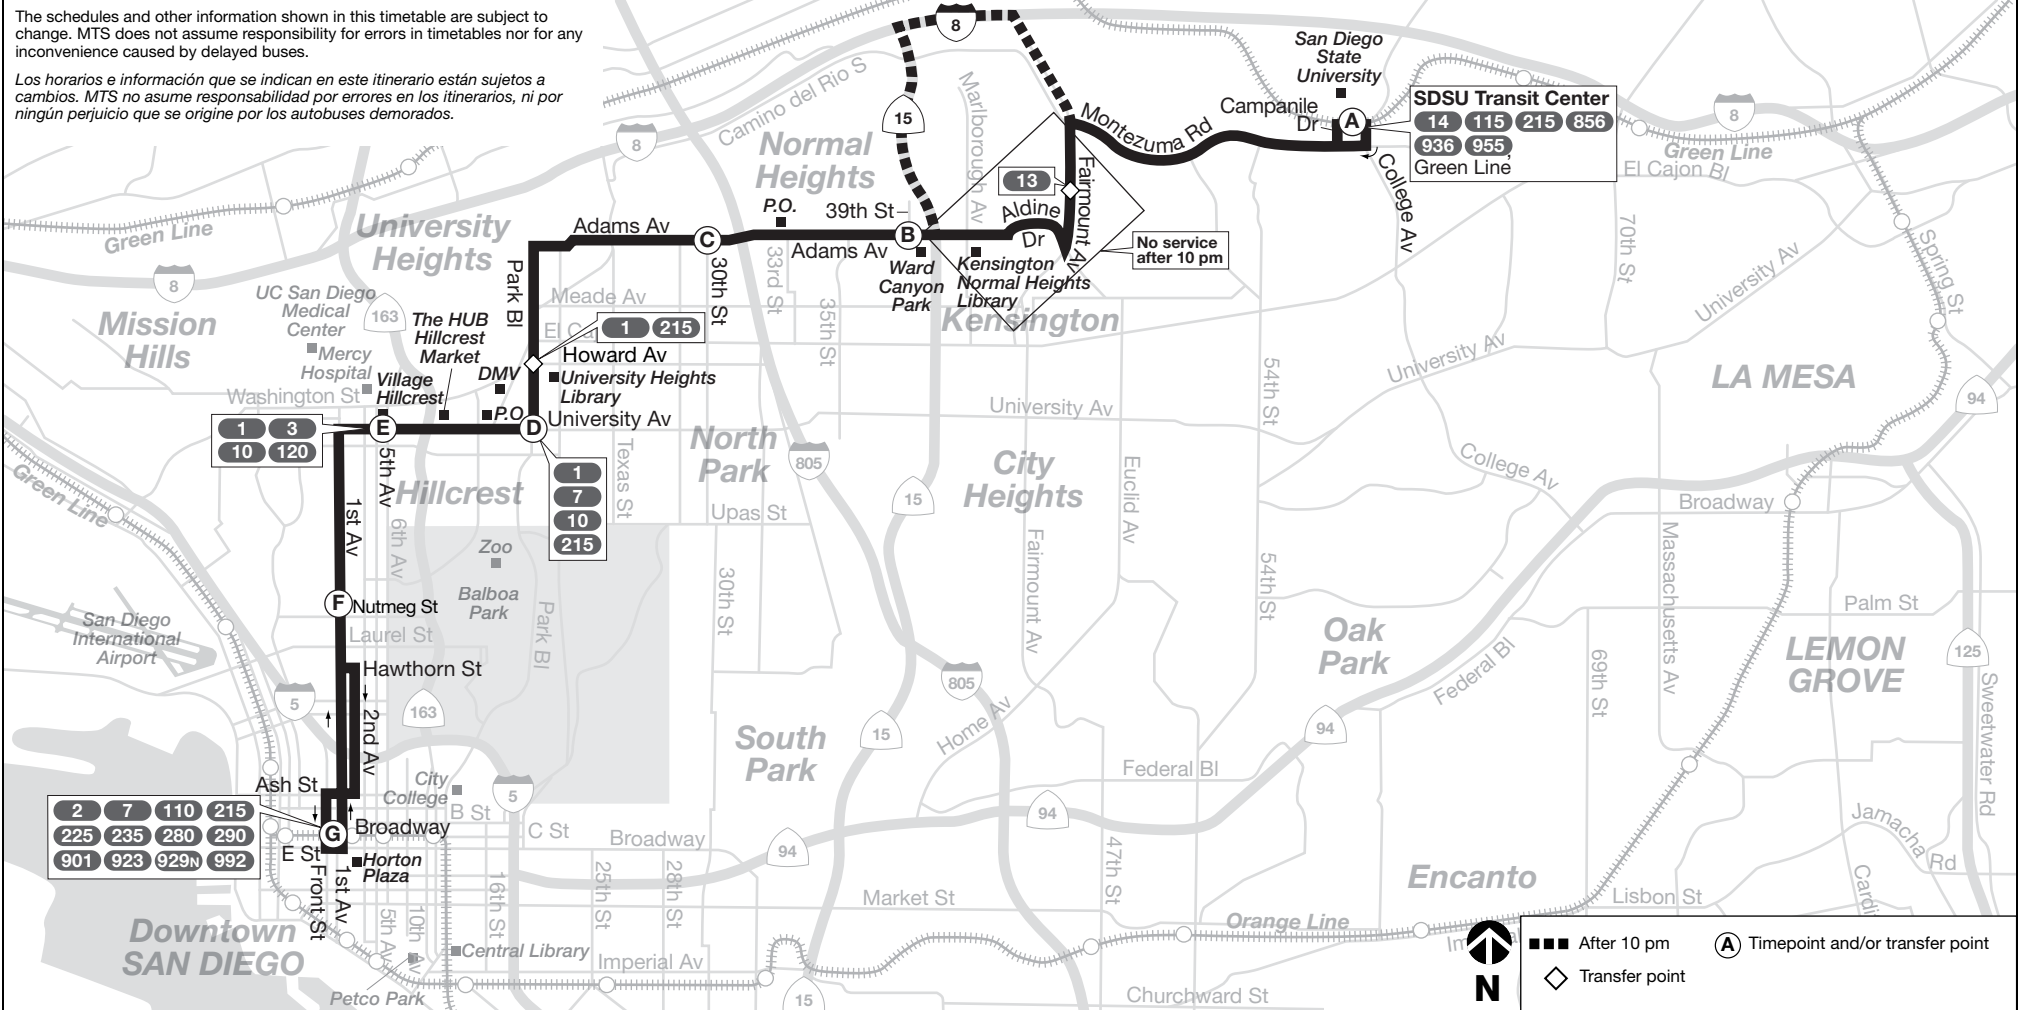

DIRECTORY / Directorio

MTS Information & Trip Planning MTS Información y planeo de viaje	511 or/ó (619) 233-3004
TTY/TDD (teletype for hearing impaired) Teletipo para sordos	(619) 234-5005 or/ó (888) 722-4889
InfoExpress (24-hour info via Touch-Tone phone) Información las 24 horas (vía teléfono de teclas)	(619) 685-4900
Customer Service / Suggestions Servicio al cliente / Sugerencias	(619) 557-4555
MTS Security MTS Seguridad	(619) 595-4960
Lost & Found Objetos extraviados	(619) 233-3004
Transit Store	(619) 234-1060 12th & Imperial Transit Center M-F 8am-5pm
For MTS online trip planning Planificación de viajes por Internet	sdmts.com

For more information on riding MTS services, pick up a Rider's Guide on a bus or at the Transit Store, or visit sdmts.com.

Para obtener más información sobre el uso de los servicios de MTS, recoja un 'Rider's Guide' en un autobús o en la Transit Store, o visita a sdmts.com.

Thank you for riding MTS! ¡Gracias por viajar con MTS!

Effective JANUARY 30, 2022

11

SDSU – Downtown
via Adams Avenue / First Avenue

DESTINATIONS

- Hillcrest DMV
- Horton Plaza
- The HUB Hillcrest Market
- Village Hillcrest

TROLLEY CONNECTIONS

- SDSU
- Downtown

01/22

sdmts.com

Route Alerts, Updated Schedules,
Connections & More

Alternative formats available upon request. Please call: (619) 557-4555 / Formato alternativo disponible al preguntar. Favor de llamar: (619) 557-4555

Route 11 – Sunday / domingo

SDSU → Downtown

(A) SDSU Transit Center DEPART	(B) Adams Av. & 39th St.	(C) Adams Av. & 30th St.	(D) Park Bl. & University Av.	(E) University Av. & 5th Av.	(F) 1st Av. & Nutmeg St.	(G) 1st Av. & Broadway ARRIVE
—	6:23a	6:28a	6:36a	6:41a	6:47a	6:58a
7:12a	7:23	7:29	7:37	7:43	7:49	8:01
8:12	8:24	8:30	8:39	8:45	8:51	9:04
9:12	9:24	9:30	9:39	9:45	9:51	10:04
—	9:54	10:00	10:09	10:15	10:21	10:34
10:12	10:24	10:30	10:39	10:45	10:51	11:04
10:42	10:54	11:00	11:09	11:15	11:21	11:34
11:10	11:22	11:28	11:38	11:45	11:51	12:04p
11:40	11:52	11:58	12:08p	12:15p	12:21p	12:34
12:10p	12:22p	12:28p	12:38	12:45	12:51	1:04
12:40	12:52	12:58	1:08	1:15	1:21	1:34
1:10	1:22	1:28	1:38	1:45	1:51	2:04
1:40	1:52	1:58	2:08	2:15	2:21	2:34
2:10	2:22	2:28	2:38	2:45	2:51	3:04
2:40	2:52	2:58	3:08	3:15	3:21	3:34
3:10	3:22	3:28	3:38	3:45	3:51	4:04
3:40	3:52	3:58	4:08	4:15	4:21	4:34
4:12	4:24	4:30	4:40	4:47	4:53	5:06
4:42	4:54	5:00	5:10	5:17	5:23	5:36
5:12	5:24	5:30	5:39	5:45	5:51	6:04
5:52	6:04	6:10	6:19	6:25	6:31	6:44
6:52	7:04	7:10	7:19	7:25	7:31	7:44
7:52	8:04	8:10	8:18	8:24	8:30	8:42

Downtown → SDSU

(G) 1st Av. & Broadway DEPART	(F) 1st Av. & Nutmeg St.	(E) University Av. & 5th Av.	(D) Park Bl. & University Av.	(C) Adams Av. & 30th St.	(B) Adams Av. & 39th St.	(A) SDSU Transit Center ARRIVE
6:20a	6:25a	6:31a	6:37a	6:46a	6:51a	7:02a
7:20	7:25	7:31	7:37	7:46	7:51	8:02
8:18	8:24	8:30	8:37	8:46	8:51	9:02
9:16	9:22	9:29	9:37	9:46	9:51	10:02
9:46	9:52	9:59	10:07	10:16	10:21	10:32
10:16	10:22	10:29	10:37	10:46	10:51	11:02
10:46	10:52	10:59	11:07	11:16	11:21	11:32
11:16	11:22	11:29	11:37	11:46	11:51	12:02p
11:46	11:52	11:59	12:07p	12:16p	12:21p	12:32
12:14p	12:20p	12:27p	12:36	12:45	12:50	1:02
12:44	12:50	12:57	1:06	1:15	1:20	1:32
1:14	1:20	1:27	1:36	1:45	1:50	2:02
1:43	1:50	1:57	2:06	2:15	2:20	2:32
2:13	2:20	2:27	2:36	2:45	2:50	3:02
2:43	2:50	2:57	3:06	3:15	3:20	3:32
3:13	3:22	3:29	3:38	3:47	3:52	4:04
3:45	3:52	3:59	4:08	4:17	4:22	4:34
4:15	4:22	4:29	4:38	4:47	4:52	5:04
4:45	4:52	4:59	5:08	5:17	5:22	5:34
5:18	5:24	5:31	5:40	5:49	5:54	6:06
5:52	5:58	6:05	6:13	6:22	6:27	6:38
6:54	7:00	7:06	7:13	7:22	7:27	7:38
7:54	8:00	8:06	8:13	8:22	8:27	8:38

A Saturday or Sunday schedule will be operated on the following holidays and observed holidays
Se operará con horario de sábado o domingo durante los siguientes días festivos y feriados observados

>>> New Year's Day, Presidents' Day, Memorial Day, Independence Day, Labor Day, Thanksgiving, Christmas

Always get
the best fare!

¡Obtén siempre la mejor tarifa!

Get the app.
Descarga la aplicación.

RidePRONTO.com 619-595-5636

Get the Card.
Descarga la tarjeta.